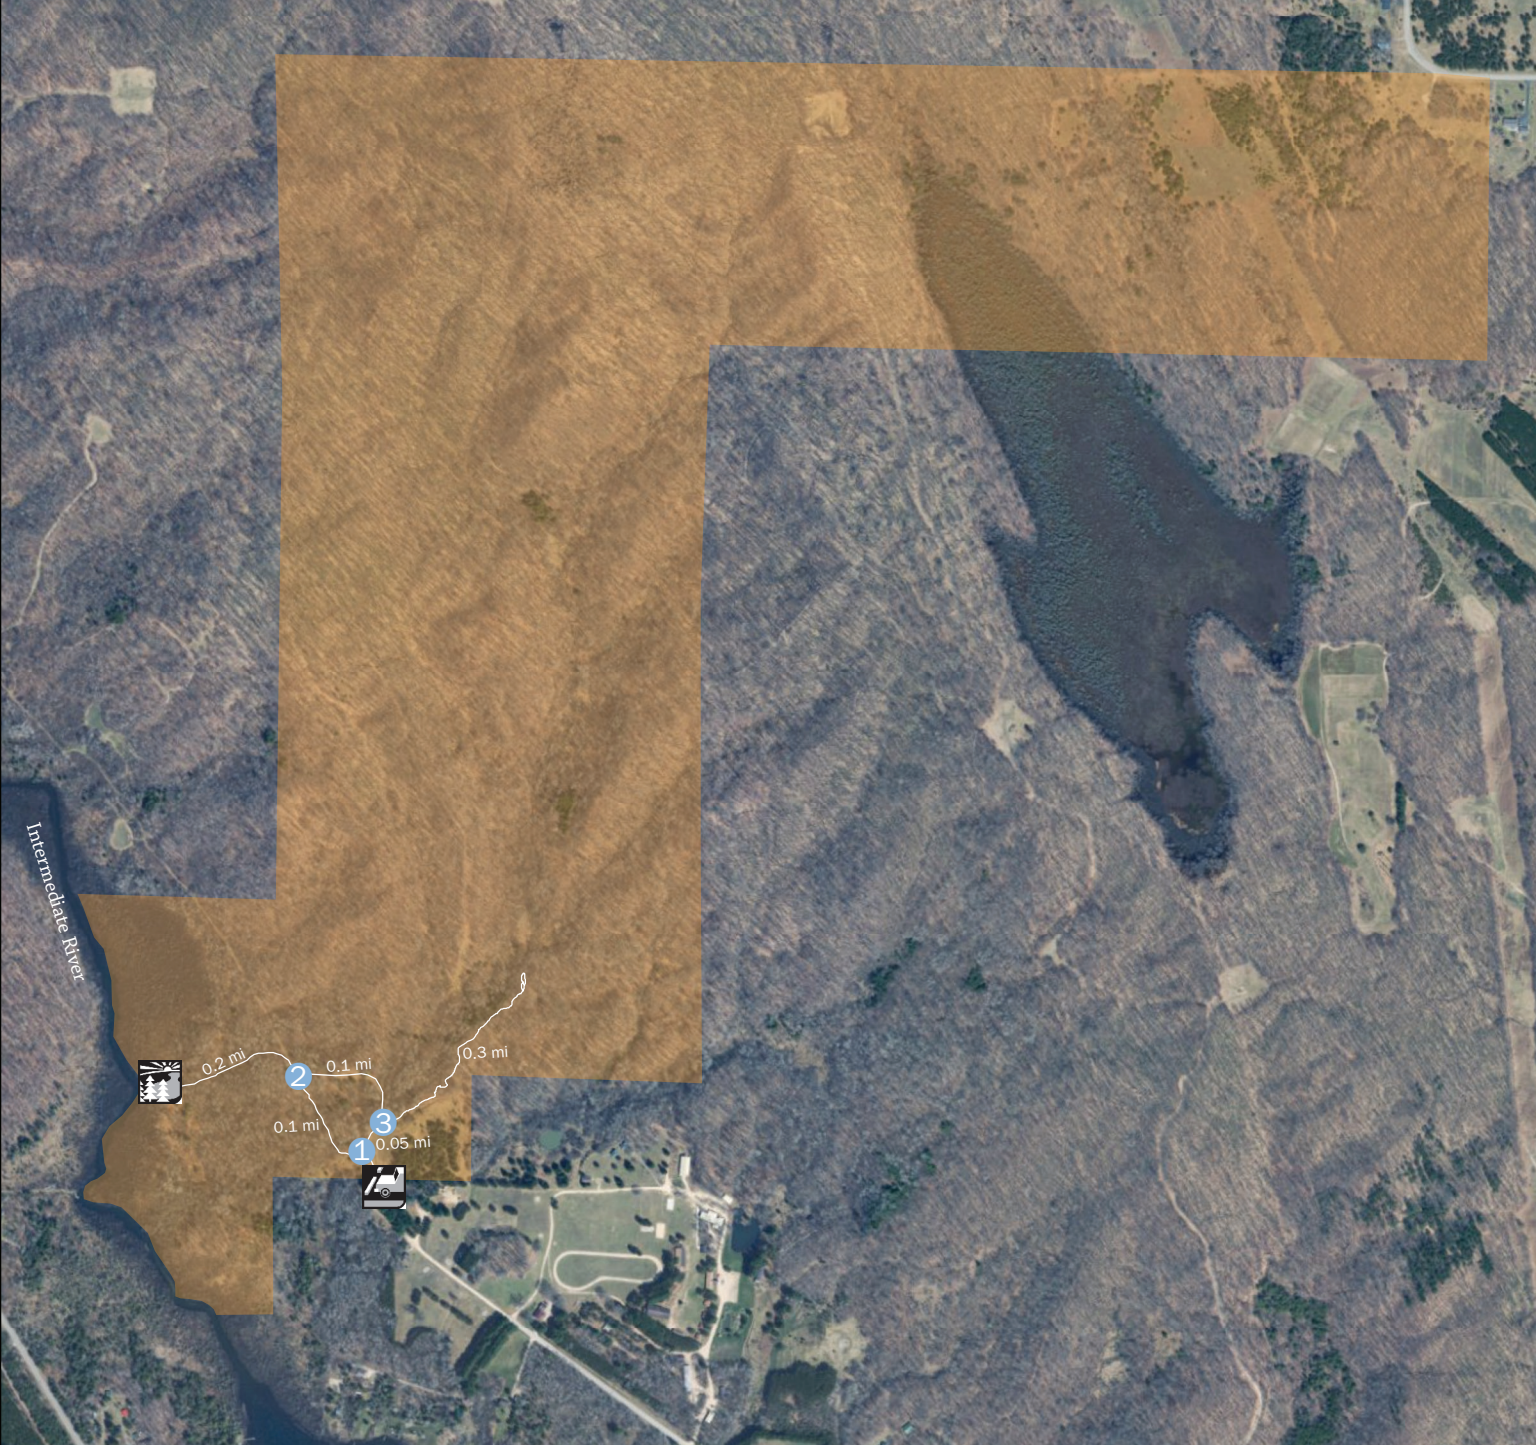

ARNOLD & SHIRLEY BAUER NATURE PRESERVE – HUNTING ZONES MAP

PROTECTING SIGNIFICANT NATURAL, SCENIC, AND FARM LANDS—AND ADVANCING STEWARDSHIP—NOW AND FOR FUTURE GENERATIONS

GTRLC.ORG

LEGEND

Nature Preserve

Areas Open to Hunting

Hiking Trails

Intersections/ Trail Maps

Parking Area