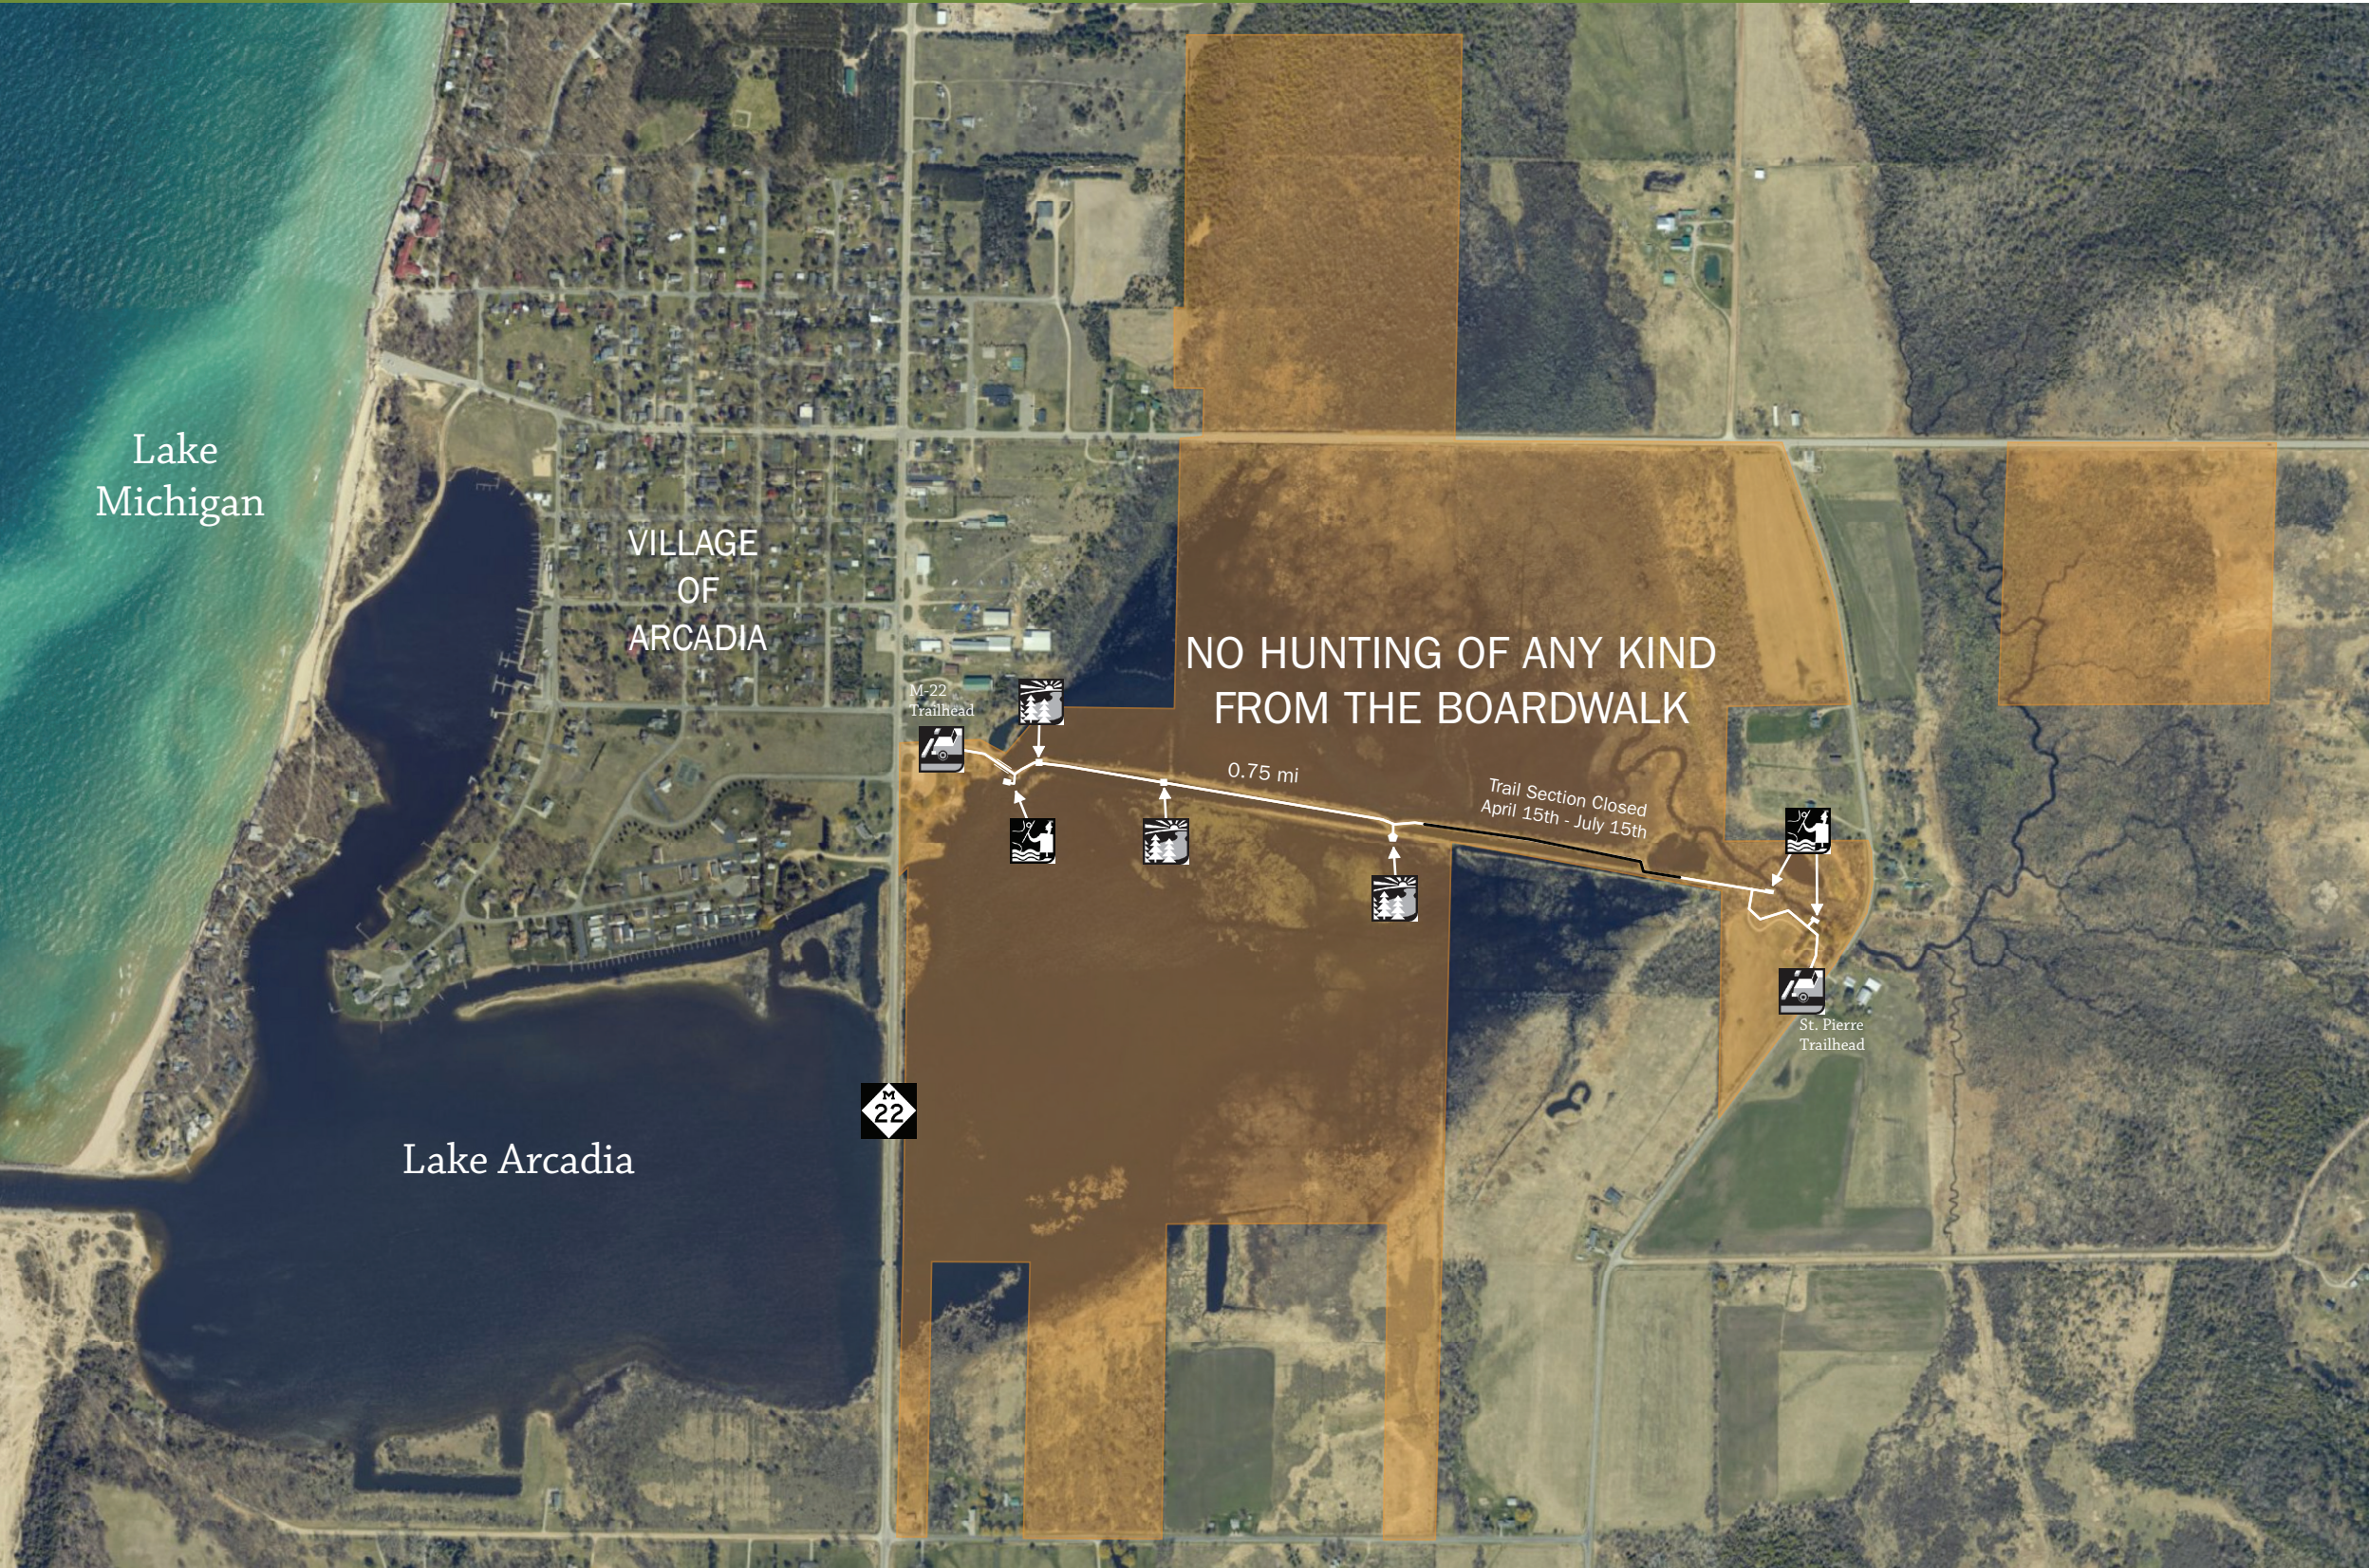

ARCADIA MARSH NATURE PRESERVE - HUNTING MAP

LEGEND

-  Arcadia Marsh
-  Areas Open to Hunting
-  Universally Accessible Trail
-  Fishing Platform
-  Viewing Deck
-  Seasonally Closed Trail
-  Parking Area