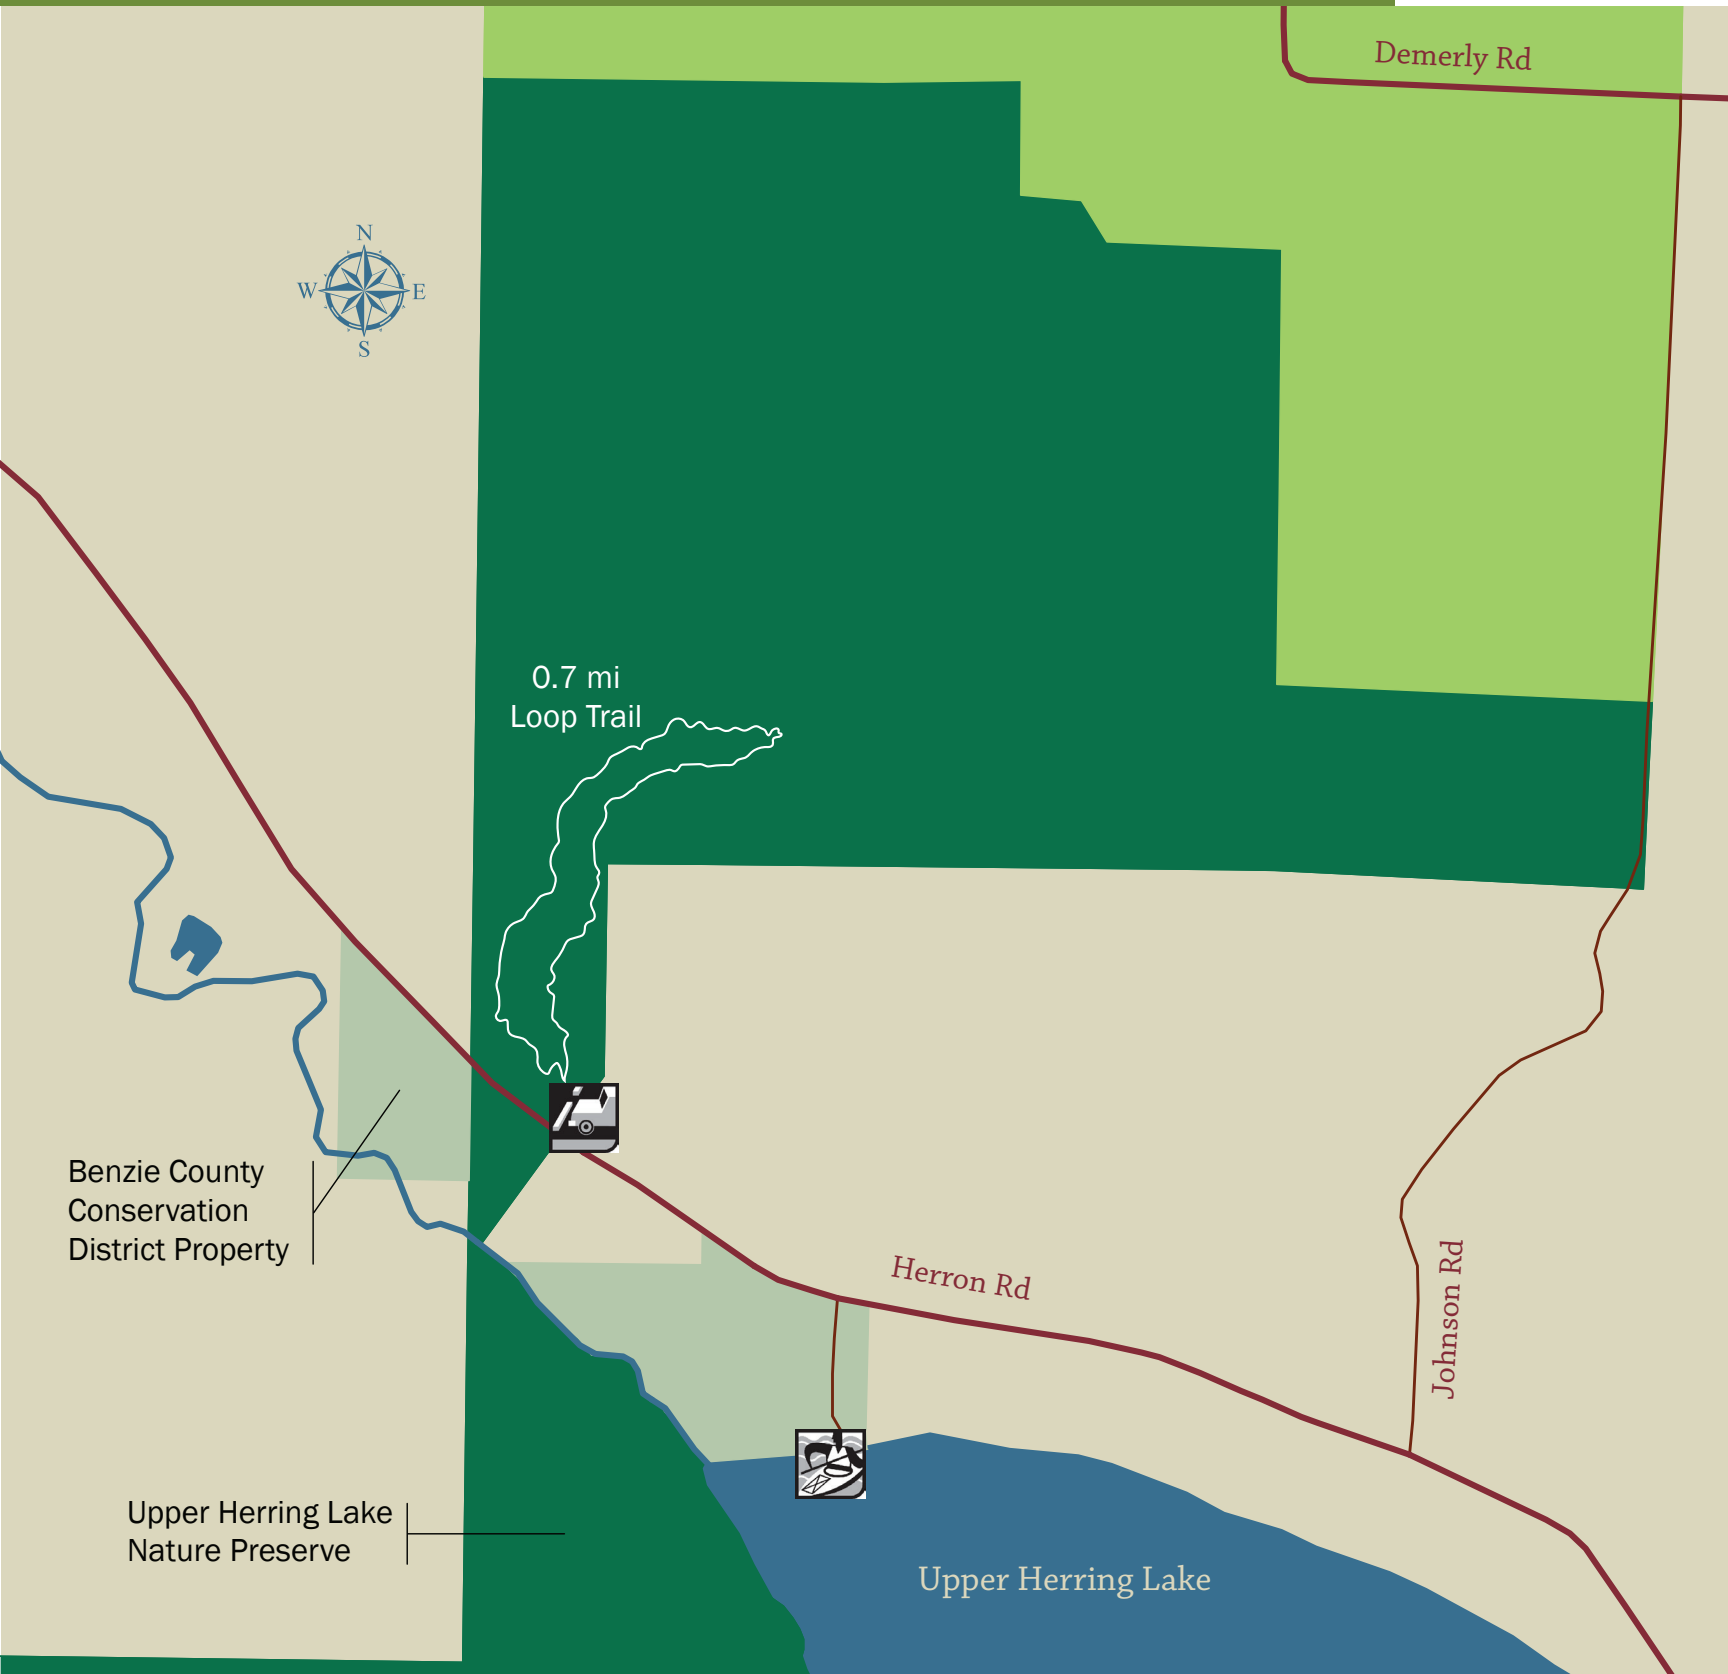

FRUITHAVEN NATURE PRESERVE

PROTECTING SIGNIFICANT NATURAL, SCENIC, AND FARM LANDS—AND ADVANCING STEWARDSHIP—NOW AND FOR FUTURE GENERATIONS

GTRLC.ORG

LEGEND

- GTRLC Nature Preserve
- Other Public Land
- Other Protected Land—Private
- Hiking Trail
- Intersections/ Trail Maps
- DNR Boat Launch
- Parking