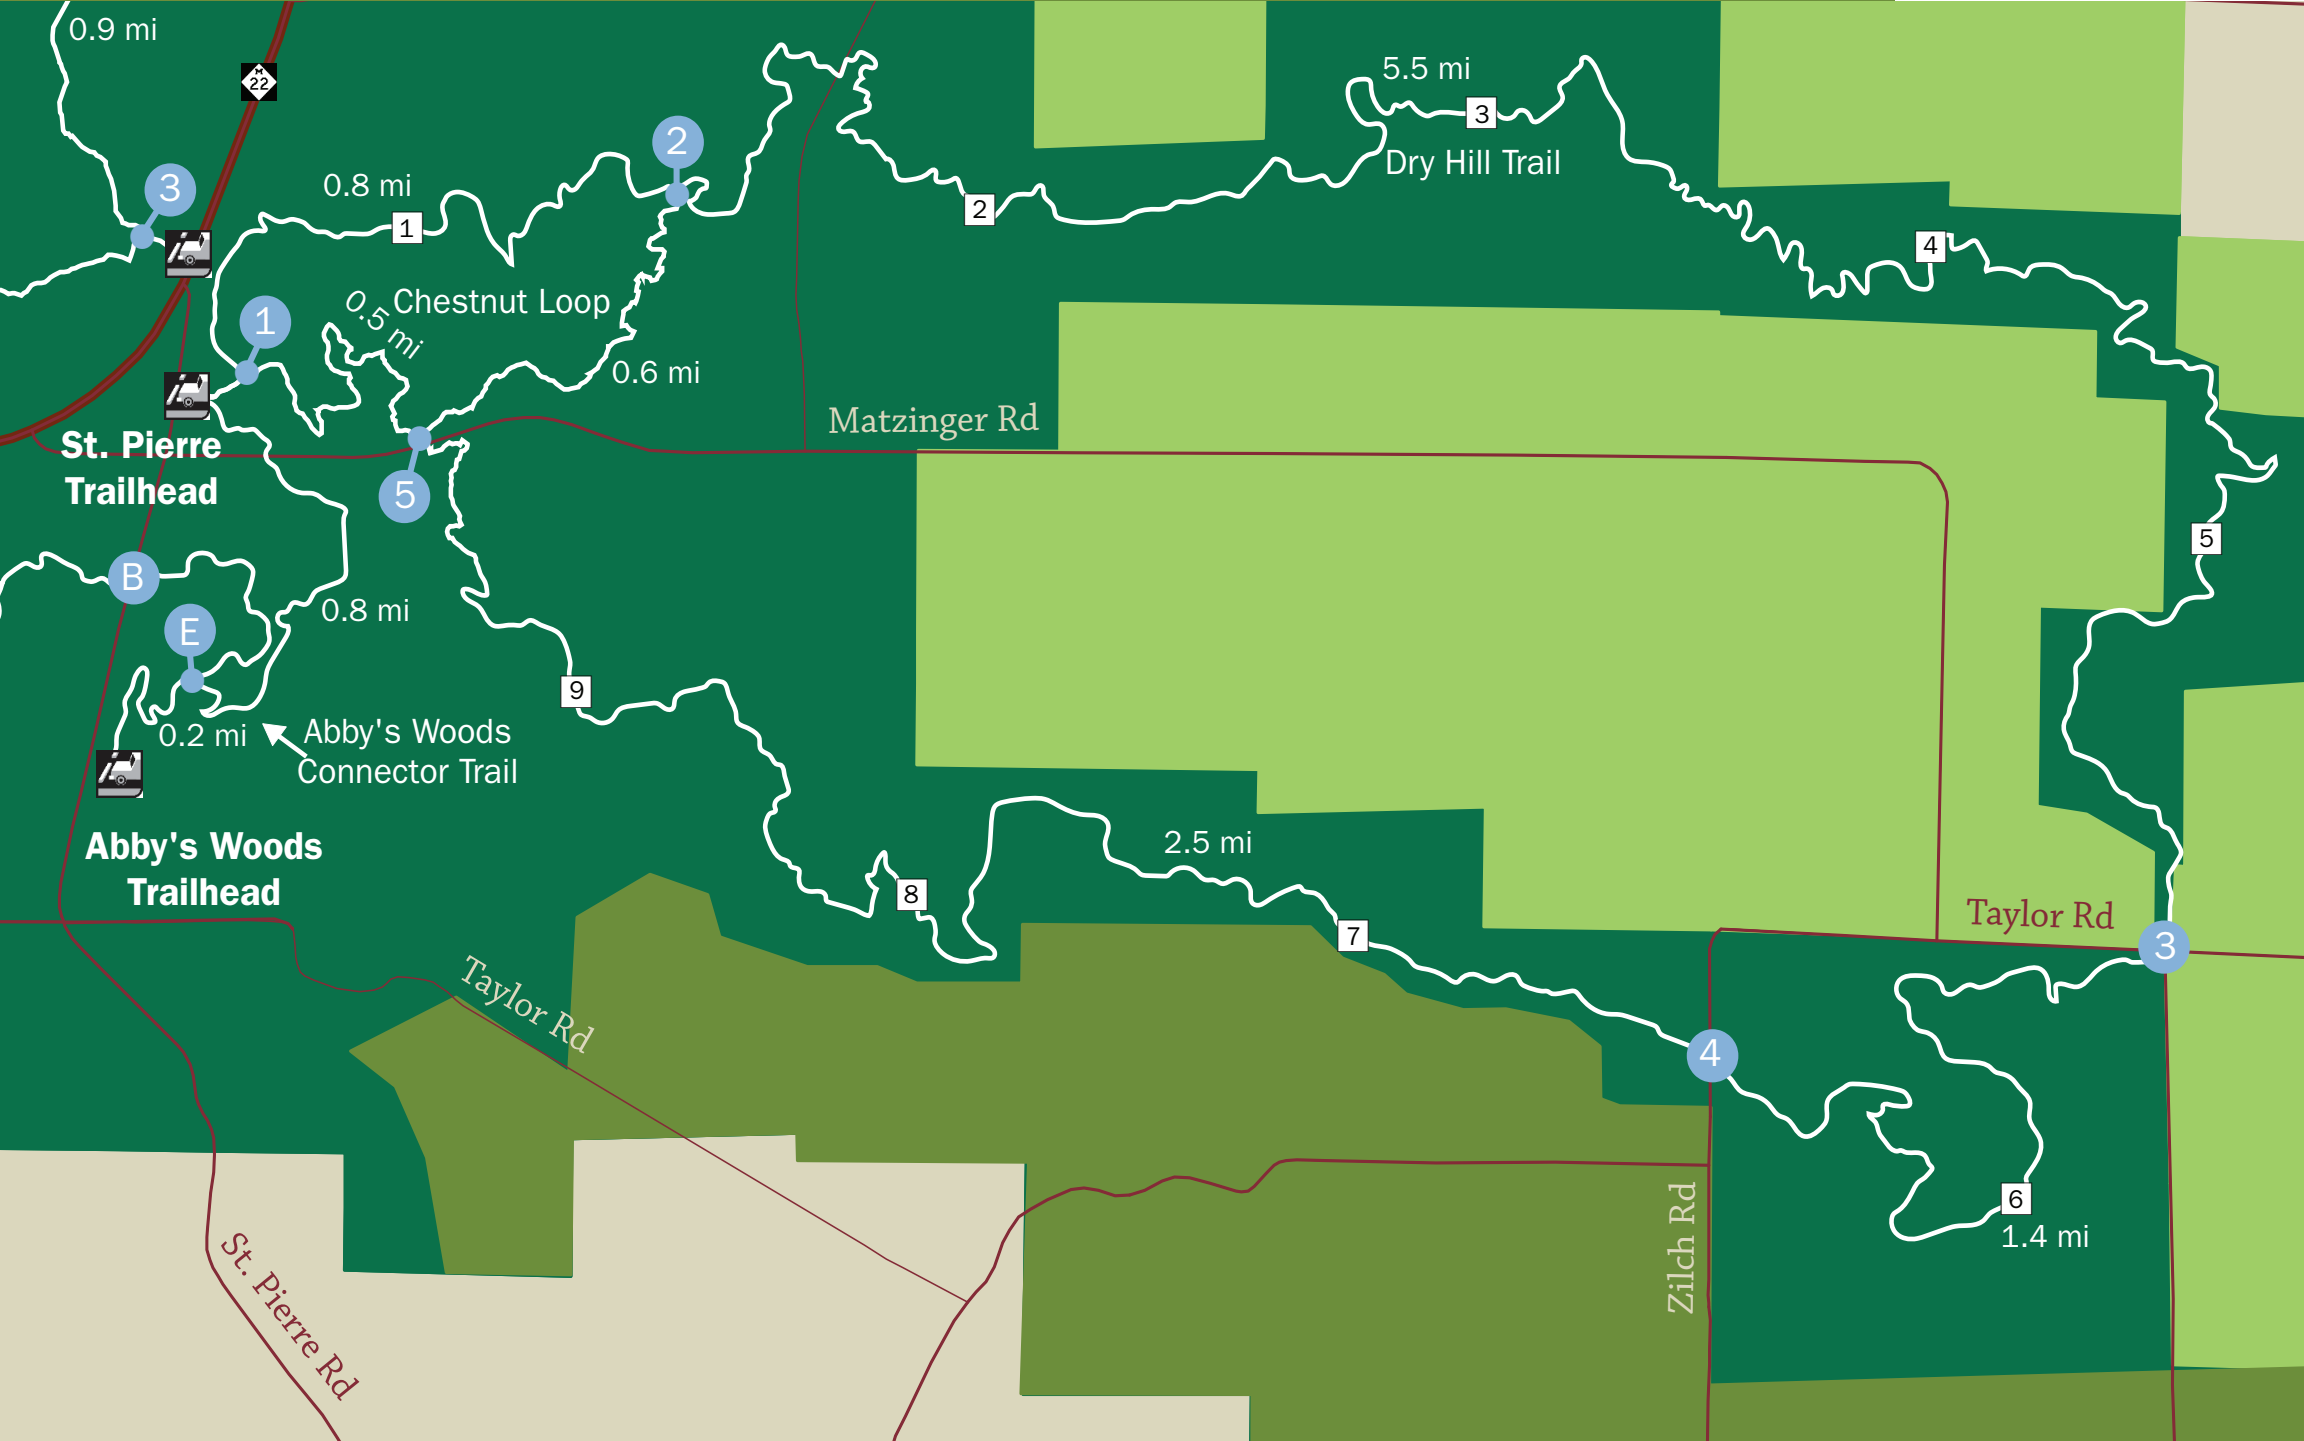

ARCADIA DUNES: THE C.S. MOTT NATURE PRESERVE

Dry Hill Trails

PROTECTING SIGNIFICANT NATURAL, SCENIC, AND FARM LANDS—AND ADVANCING STEWARDSHIP—NOW AND FOR FUTURE GENERATIONS

GTRLC.ORG

LEGEND

Nature Preserve

Protected Land: Privately Owned

Ecologically Managed Forest

Parking

Intersections/ Trail Maps

Hiking Trails

Emergency Location Marker