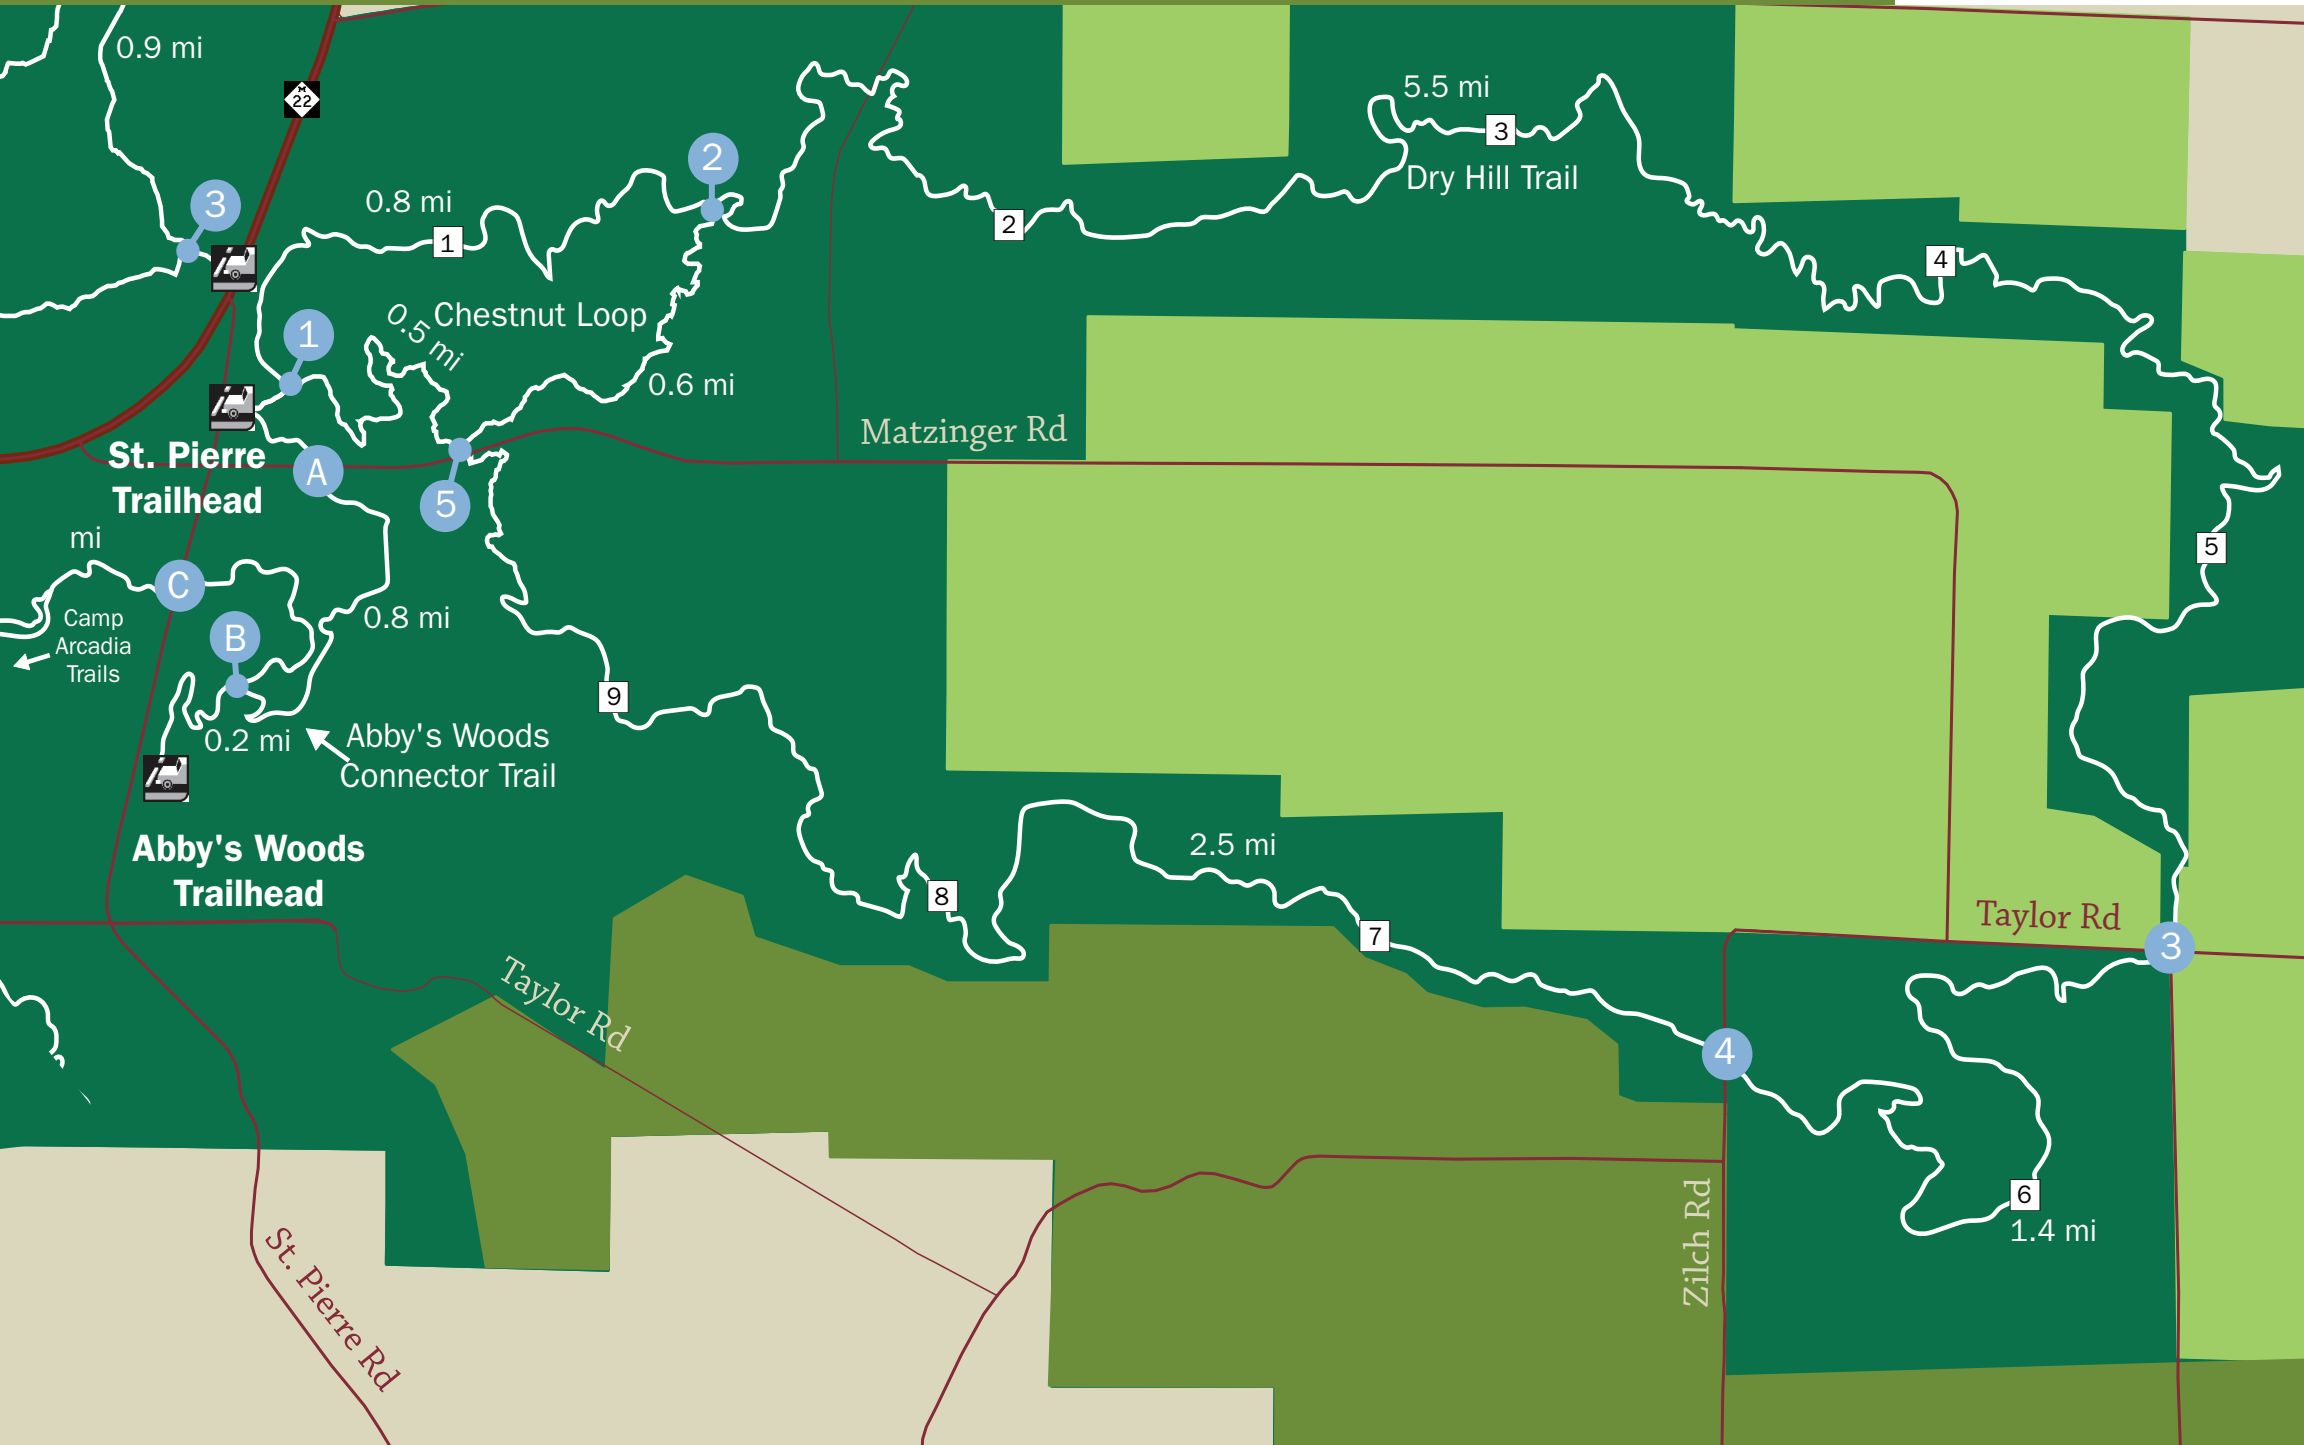

ARCADIA DUNES: THE C.S. MOTT NATURE PRESERVE

Dry Hill Trails

PROTECTING SIGNIFICANT NATURAL, SCENIC, AND FARM LANDS—AND ADVANCING STEWARDSHIP—NOW AND FOR FUTURE GENERATIONS

GTRLC.ORG

LEGEND

Nature Preserve

Protected Land: Privately Owned

Ecologically Managed Forest

Parking

Intersections/ Trail Maps

Hiking Trails

Emergency Location Marker