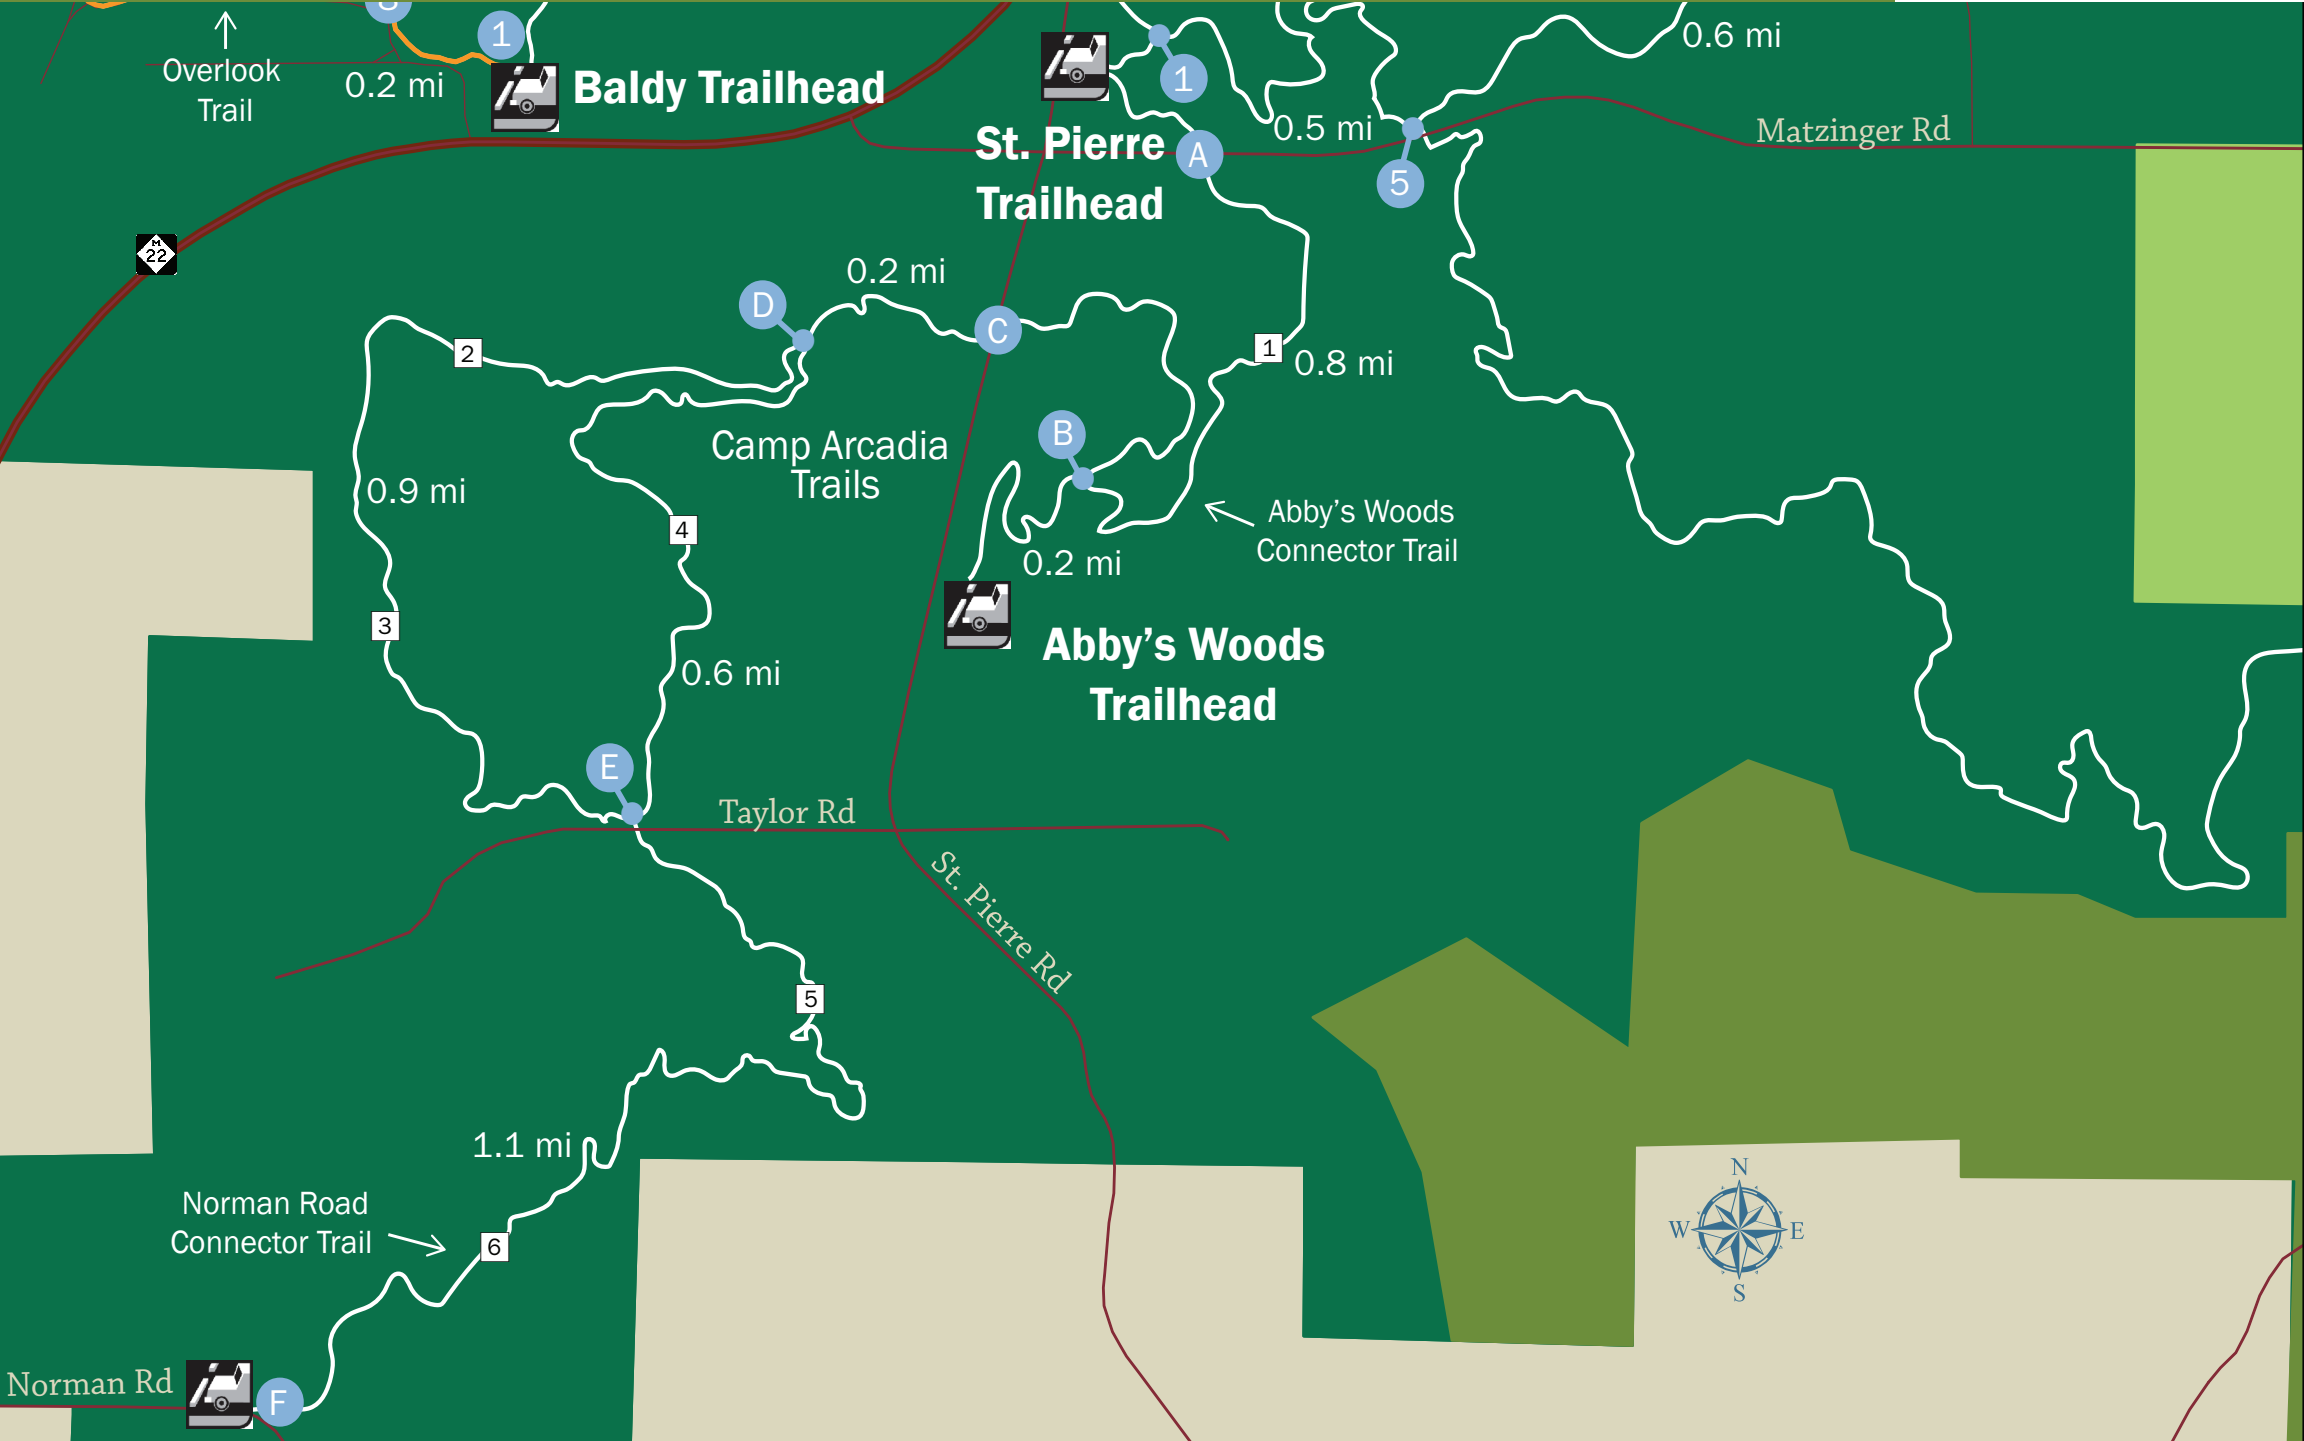

ARCADIA DUNES: THE C.S. MOTT NATURE PRESERVE

Camp Arcadia Trails

PROTECTING SIGNIFICANT NATURAL, SCENIC, AND FARM LANDS—AND ADVANCING STEWARDSHIP—NOW AND FOR FUTURE GENERATIONS

GTRLC.ORG

LEGEND

- Nature Preserve
- Protected Land: Privately Owned
- Ecologically Managed Forest
- Parking
- Intersections/ Trail Maps
- Hiking Trails
- Universally Accessible Trail
- Emergency Location Marker