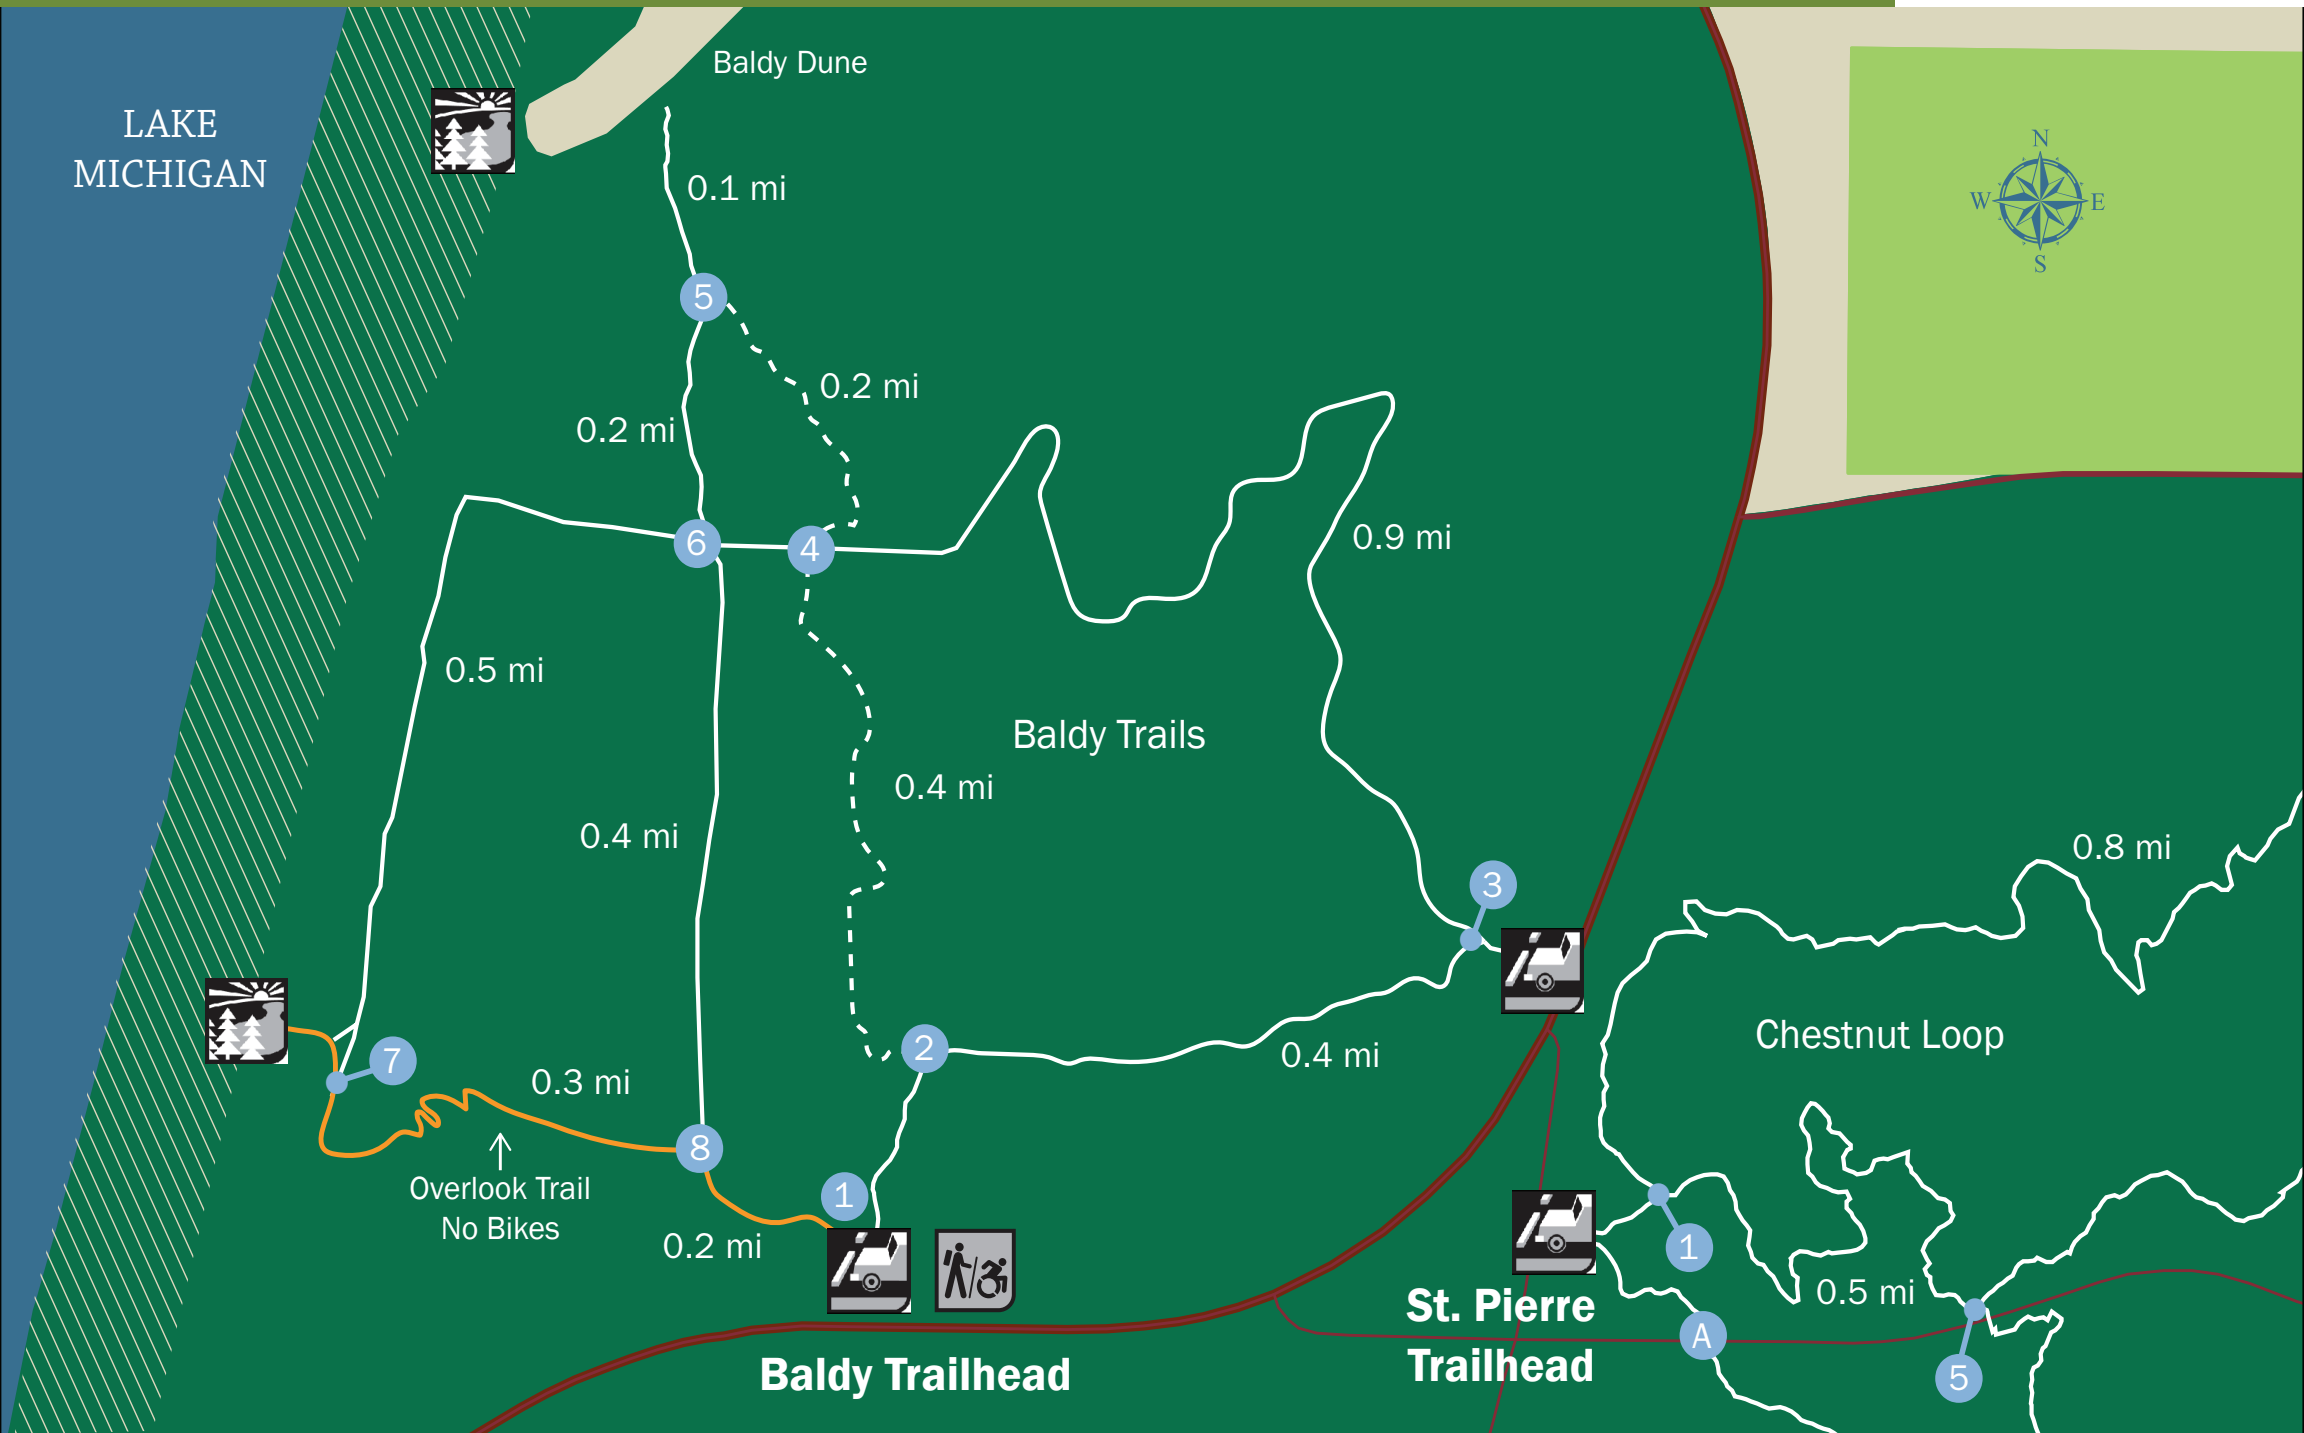

ARCADIA DUNES: THE C.S. MOTT NATURE PRESERVE

Baldy Trails

PROTECTING SIGNIFICANT NATURAL, SCENIC, AND FARM LANDS—AND ADVANCING STEWARDSHIP—NOW AND FOR FUTURE GENERATIONS

GTRLC.ORG

LEGEND

- Nature Preserve
- Protected Land: Privately Owned
- Parking
- Steep Slopes
- Hiking Trails
- Hiking Trails, No Bikes
- UA Trail
- Intersections/ Trail Maps
- Scenic Views