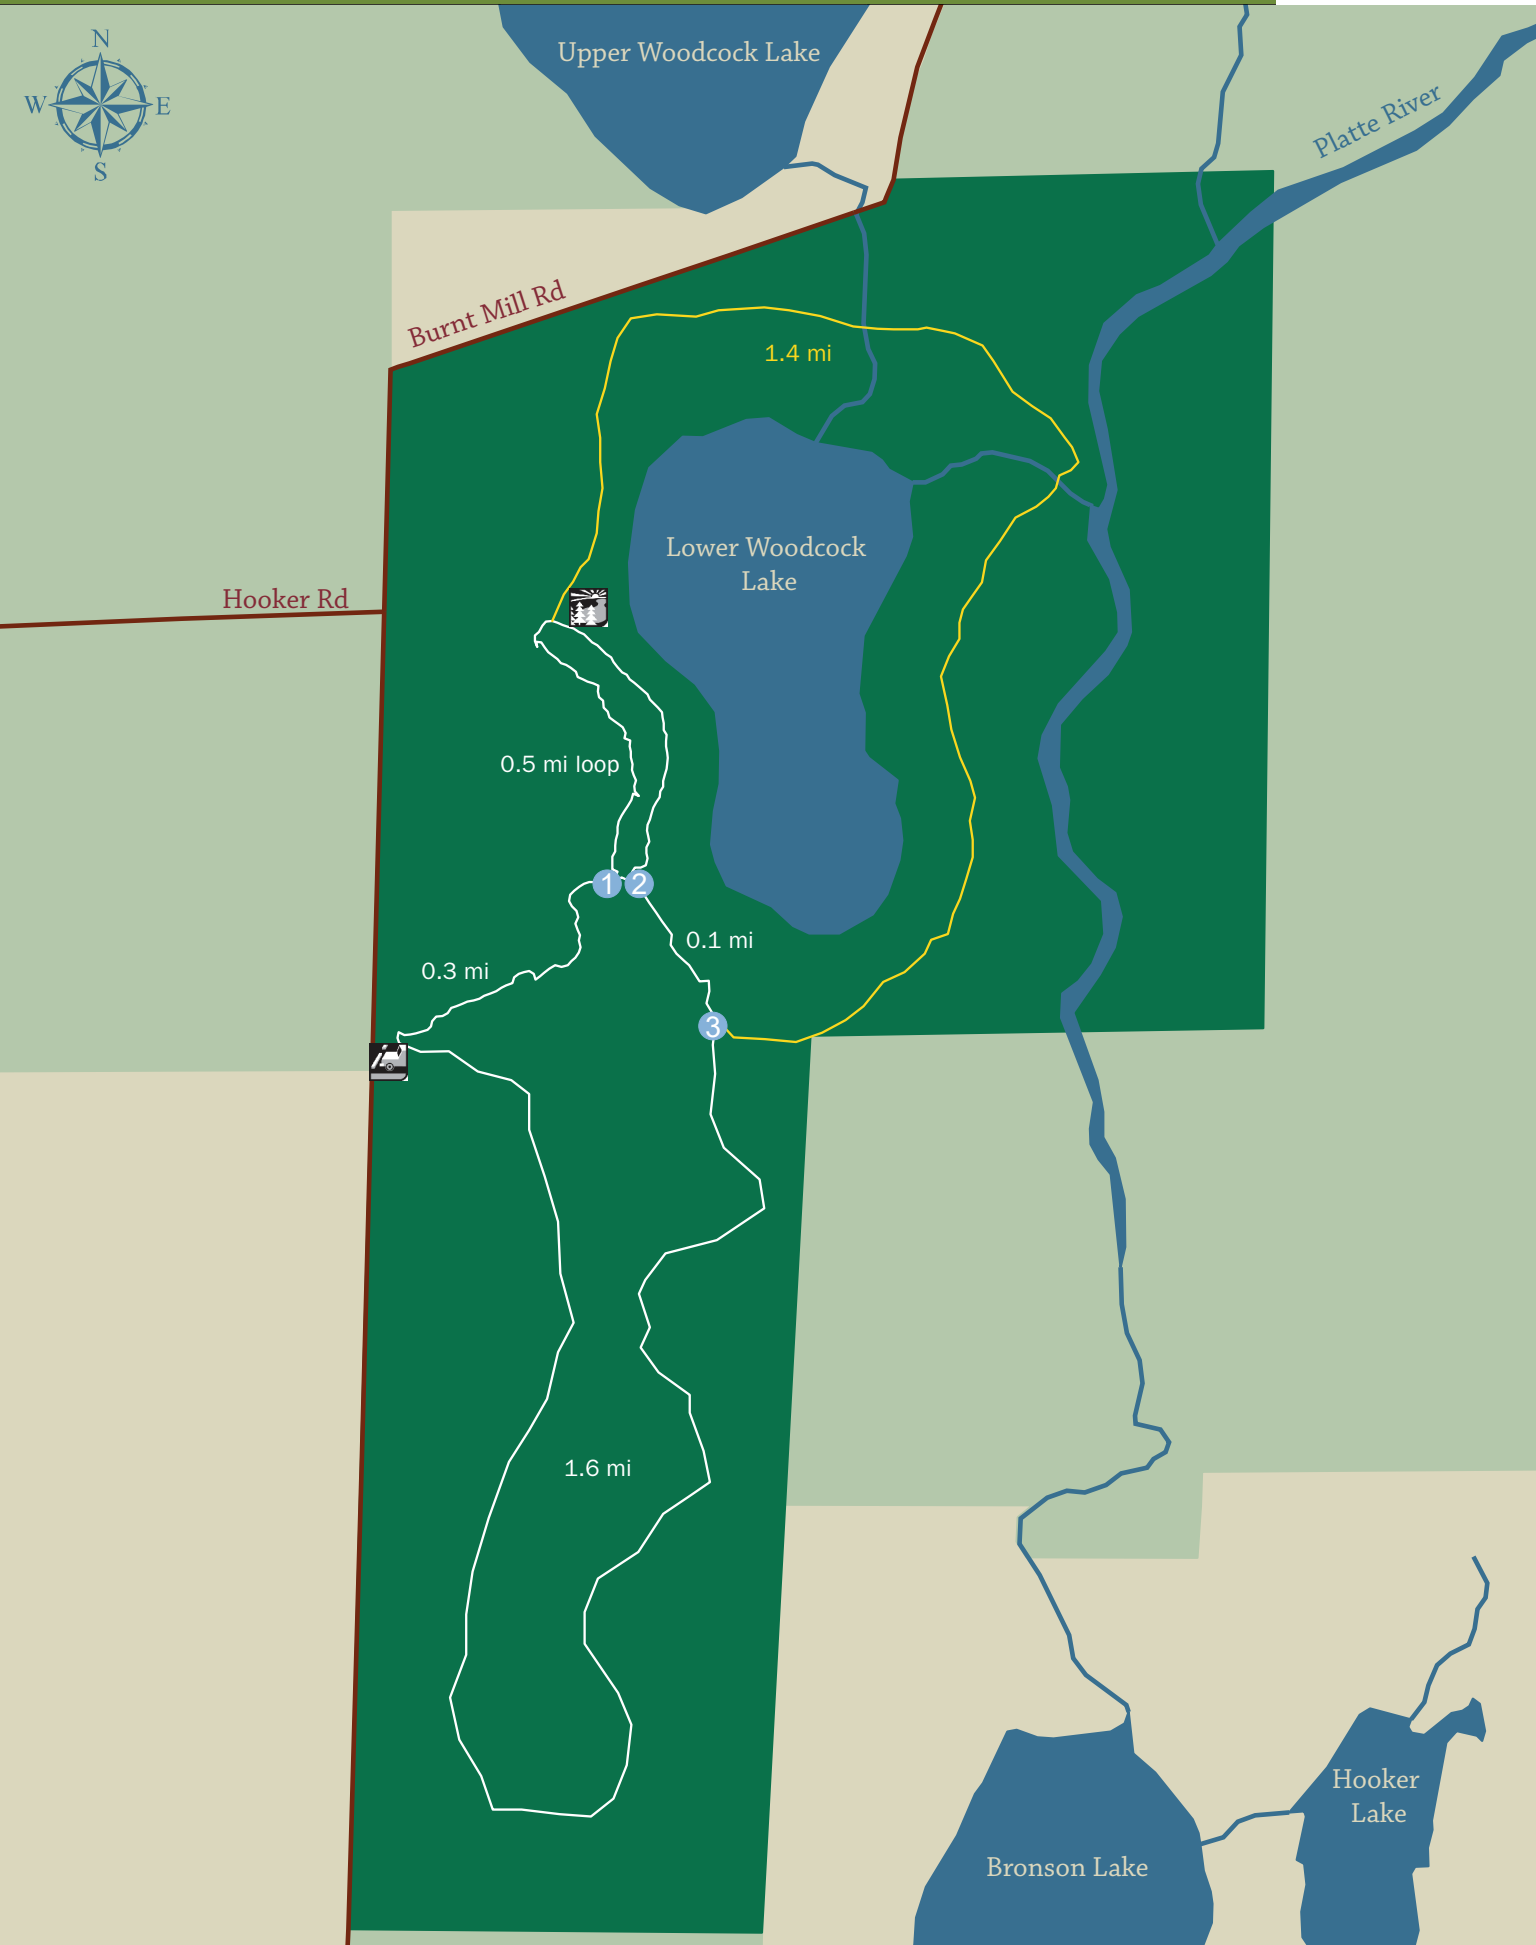

# LOWER WOODCOCK LAKE NATURE PRESERVE

PROTECTING SIGNIFICANT NATURAL, SCENIC, AND FARM LANDS—AND ADVANCING STEWARDSHIP—NOW AND FOR FUTURE GENERATIONS

GTRLC.ORG

## LEGEND

Nature Preserve

Other Public Land

Hiking Trails

Proposed Trail

Intersections/ Trail Maps

Parking Area