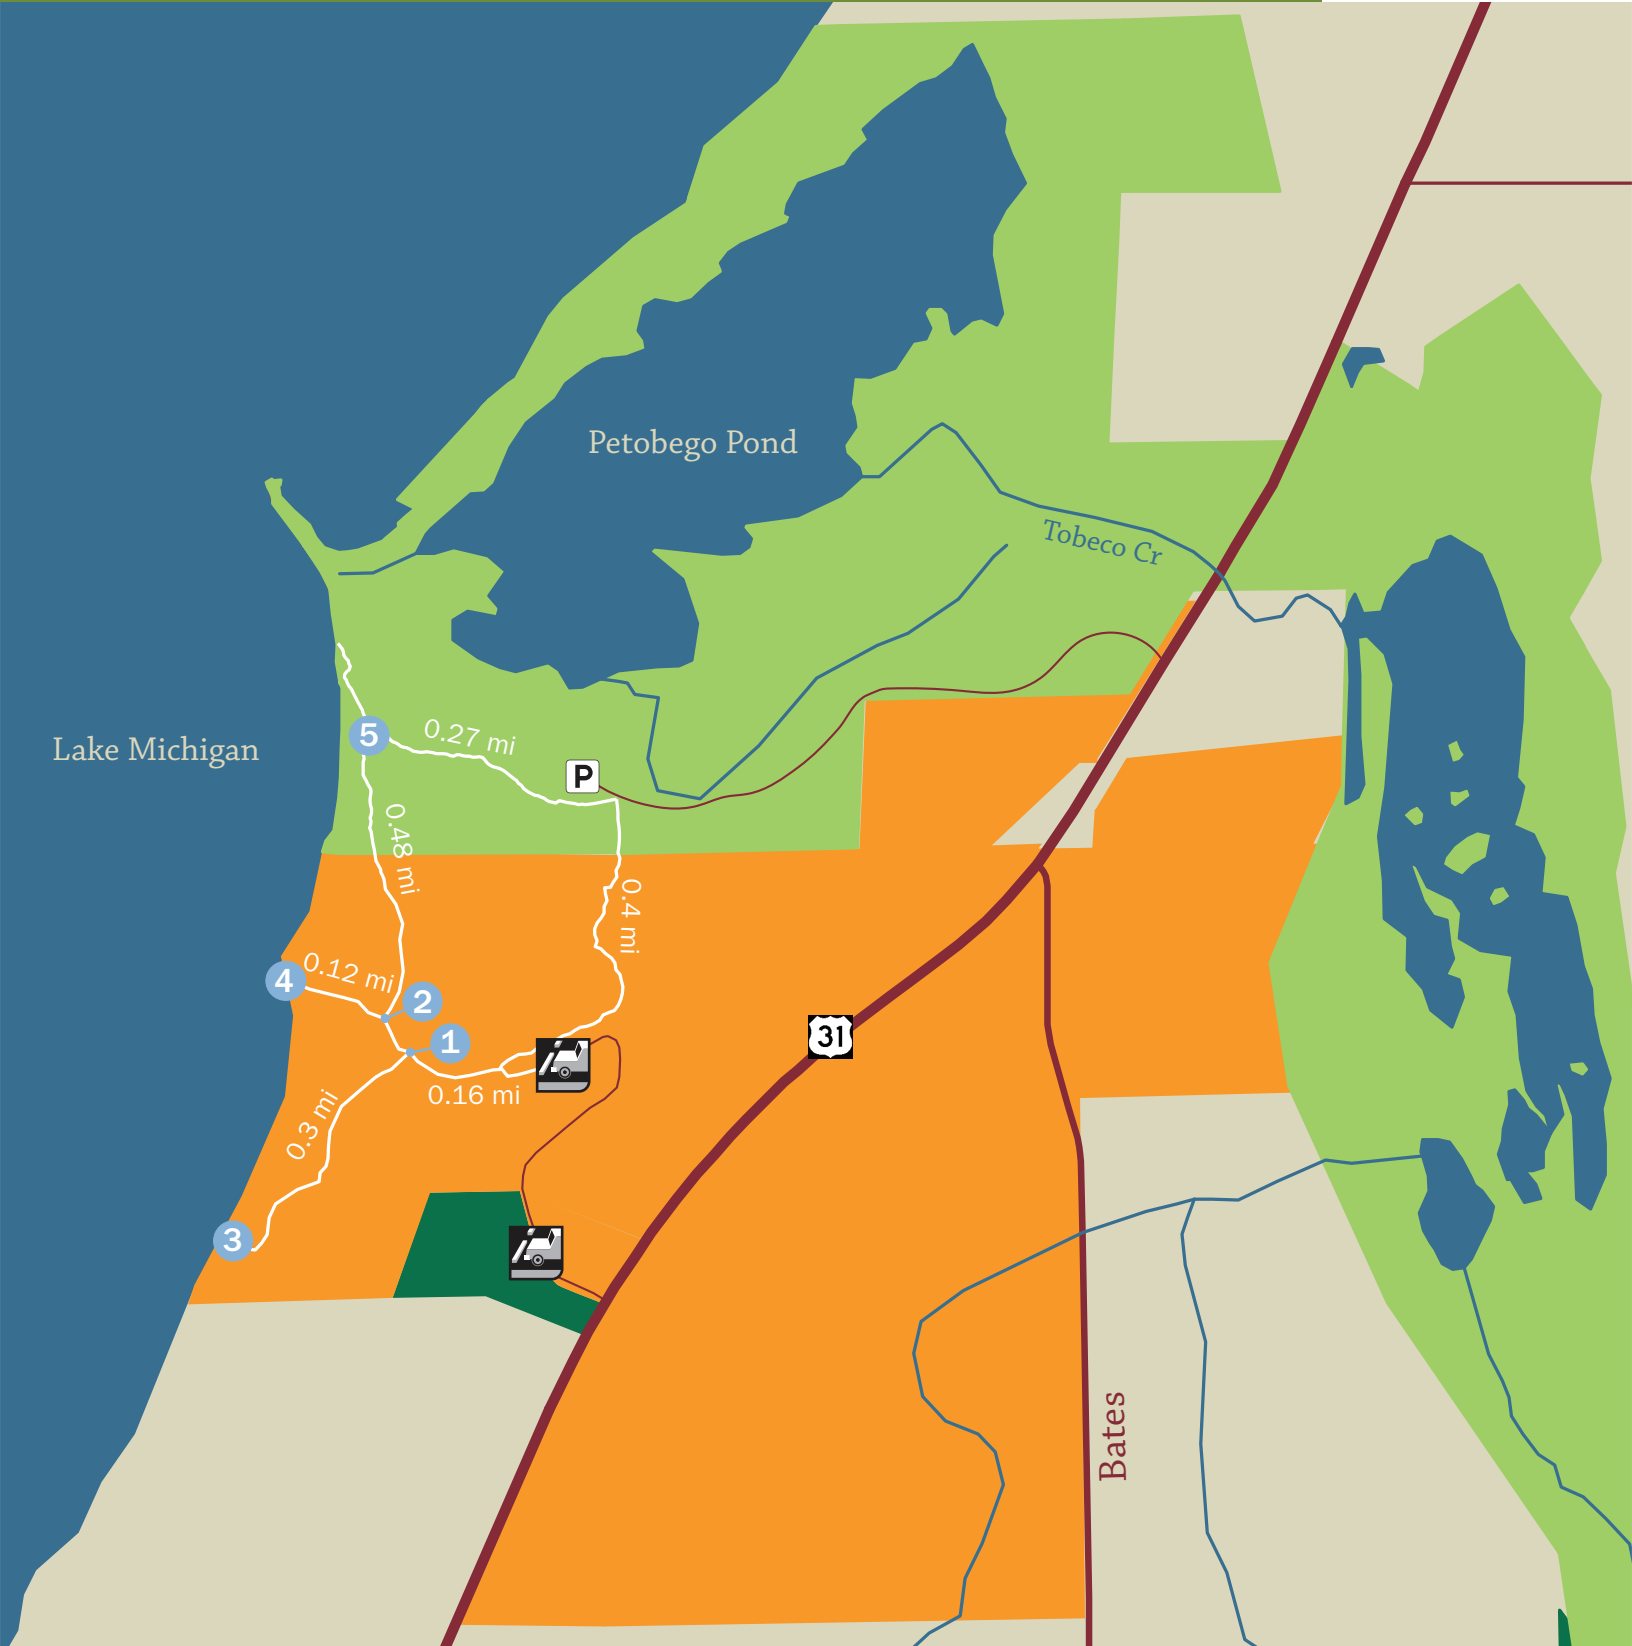

# MAPLE BAY PARK AND NATURAL AREA

PROTECTING SIGNIFICANT NATURAL, SCENIC, AND FARM LANDS—AND ADVANCING STEWARDSHIP—NOW AND FOR FUTURE GENERATIONS

GTRLC.ORG

## LEGEND

- |                                 |                           |
|---------------------------------|---------------------------|
| Maple Bay Park and Natural Area | Hiking Trails             |
| Maple Bay Farm                  | Intersections/ Trail Maps |
| Petobego State Game Area        | Parking Area              |