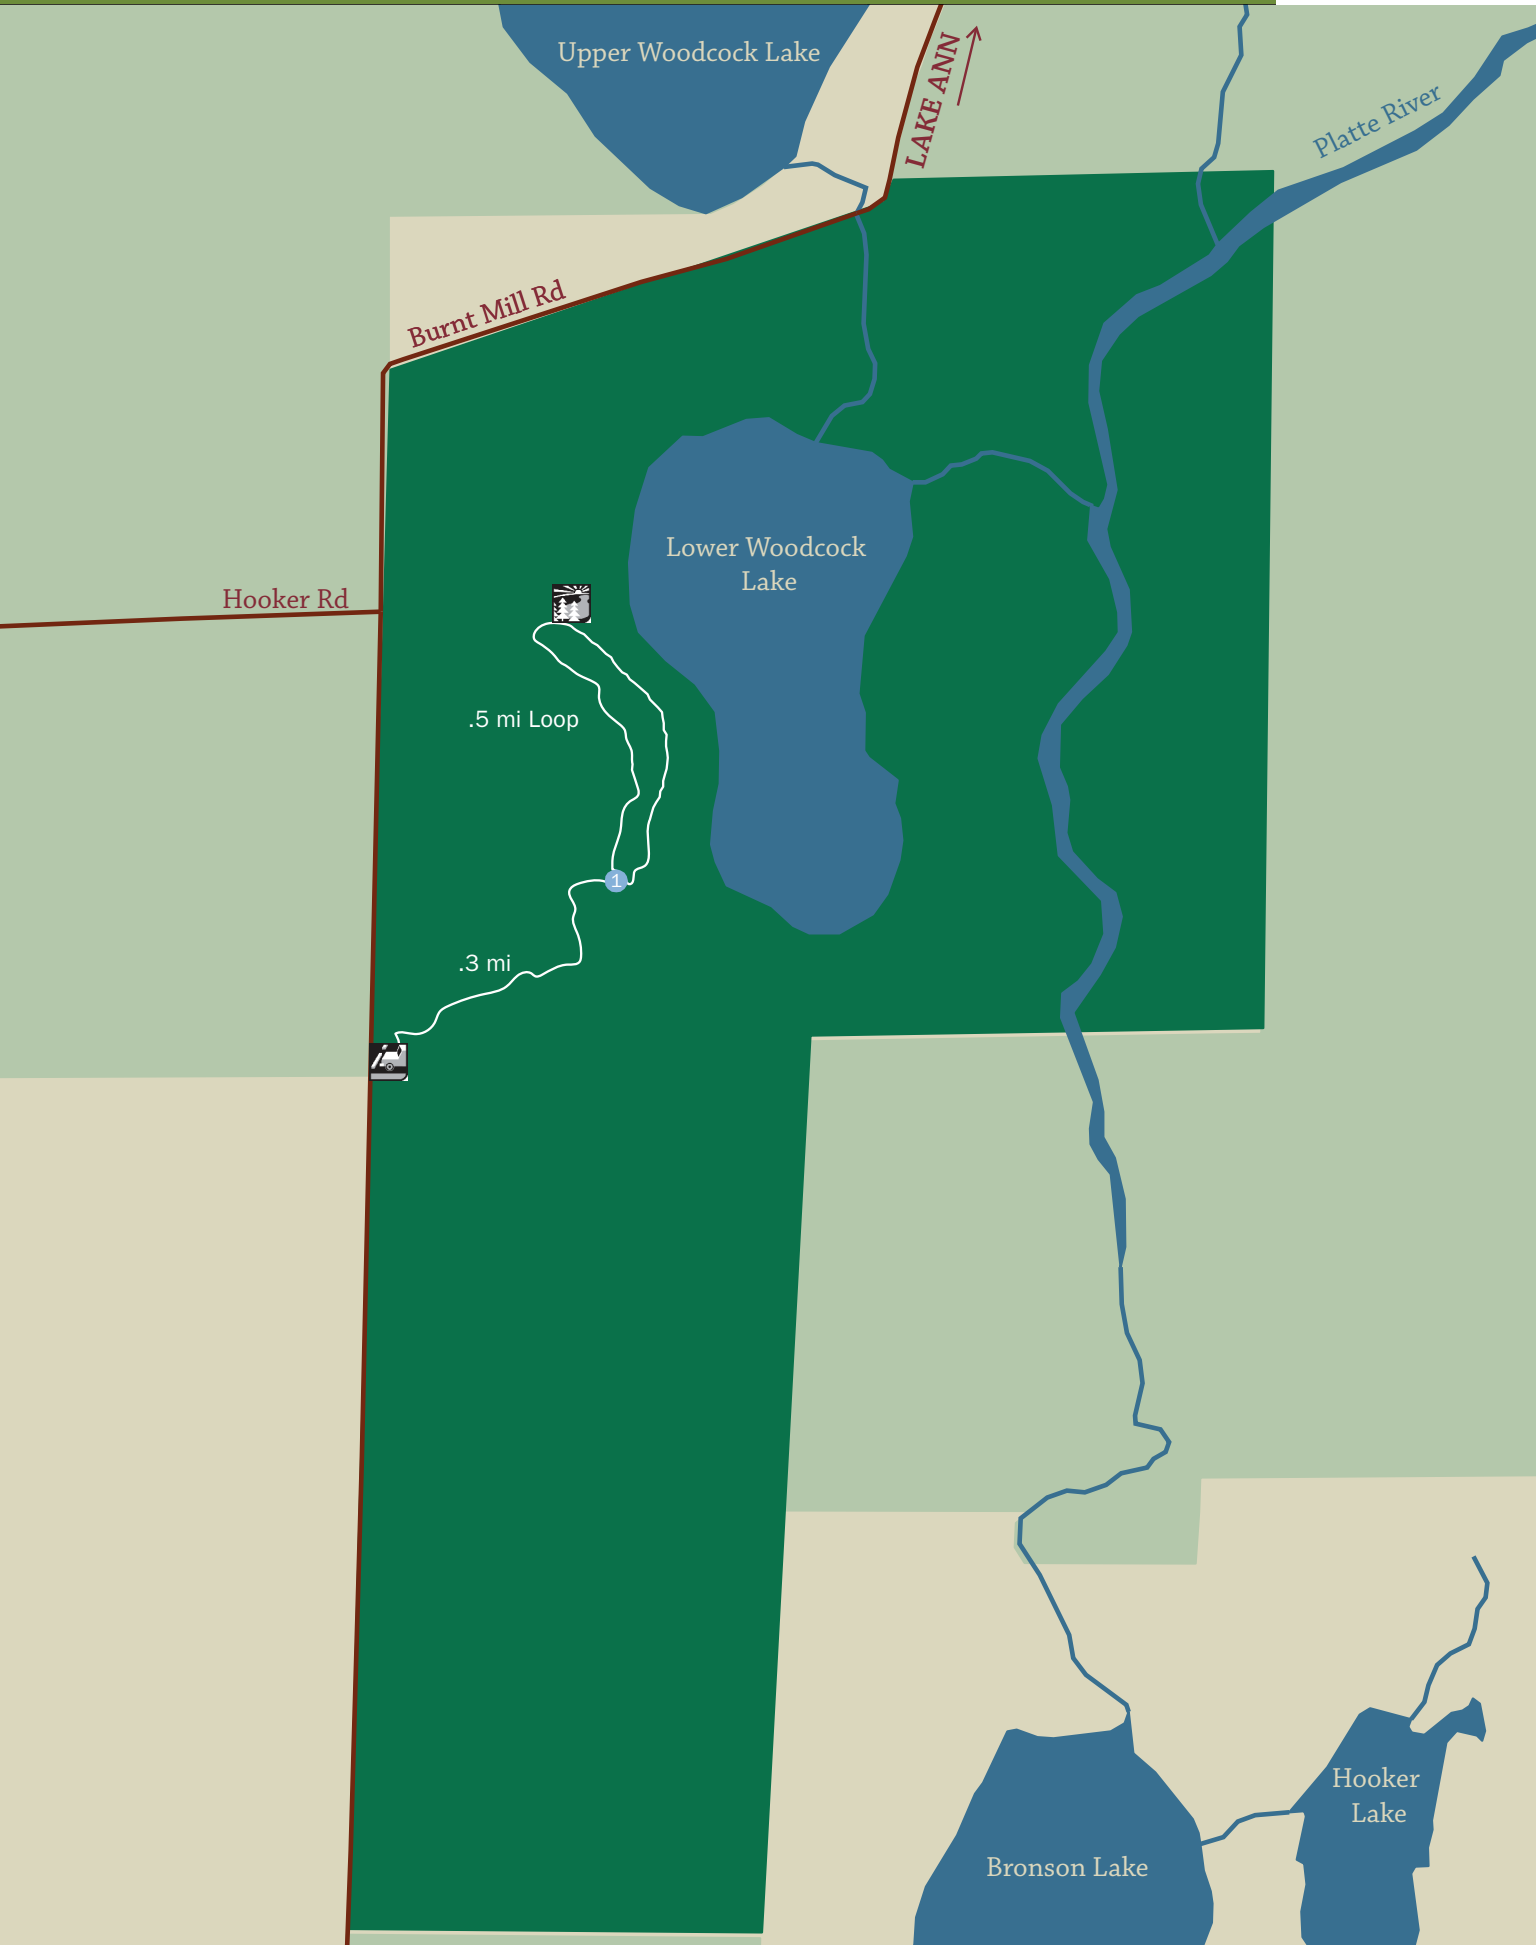

LOWER WOODCOCK LAKE NATURE PRESERVE

PROTECTING SIGNIFICANT NATURAL, SCENIC, AND FARM LANDS—AND ADVANCING STEWARDSHIP—NOW AND FOR FUTURE GENERATIONS

GTRLC.ORG

LEGEND

Nature Preserve

Hiking Trails

Intersections/ Trail Maps

Other Public Land