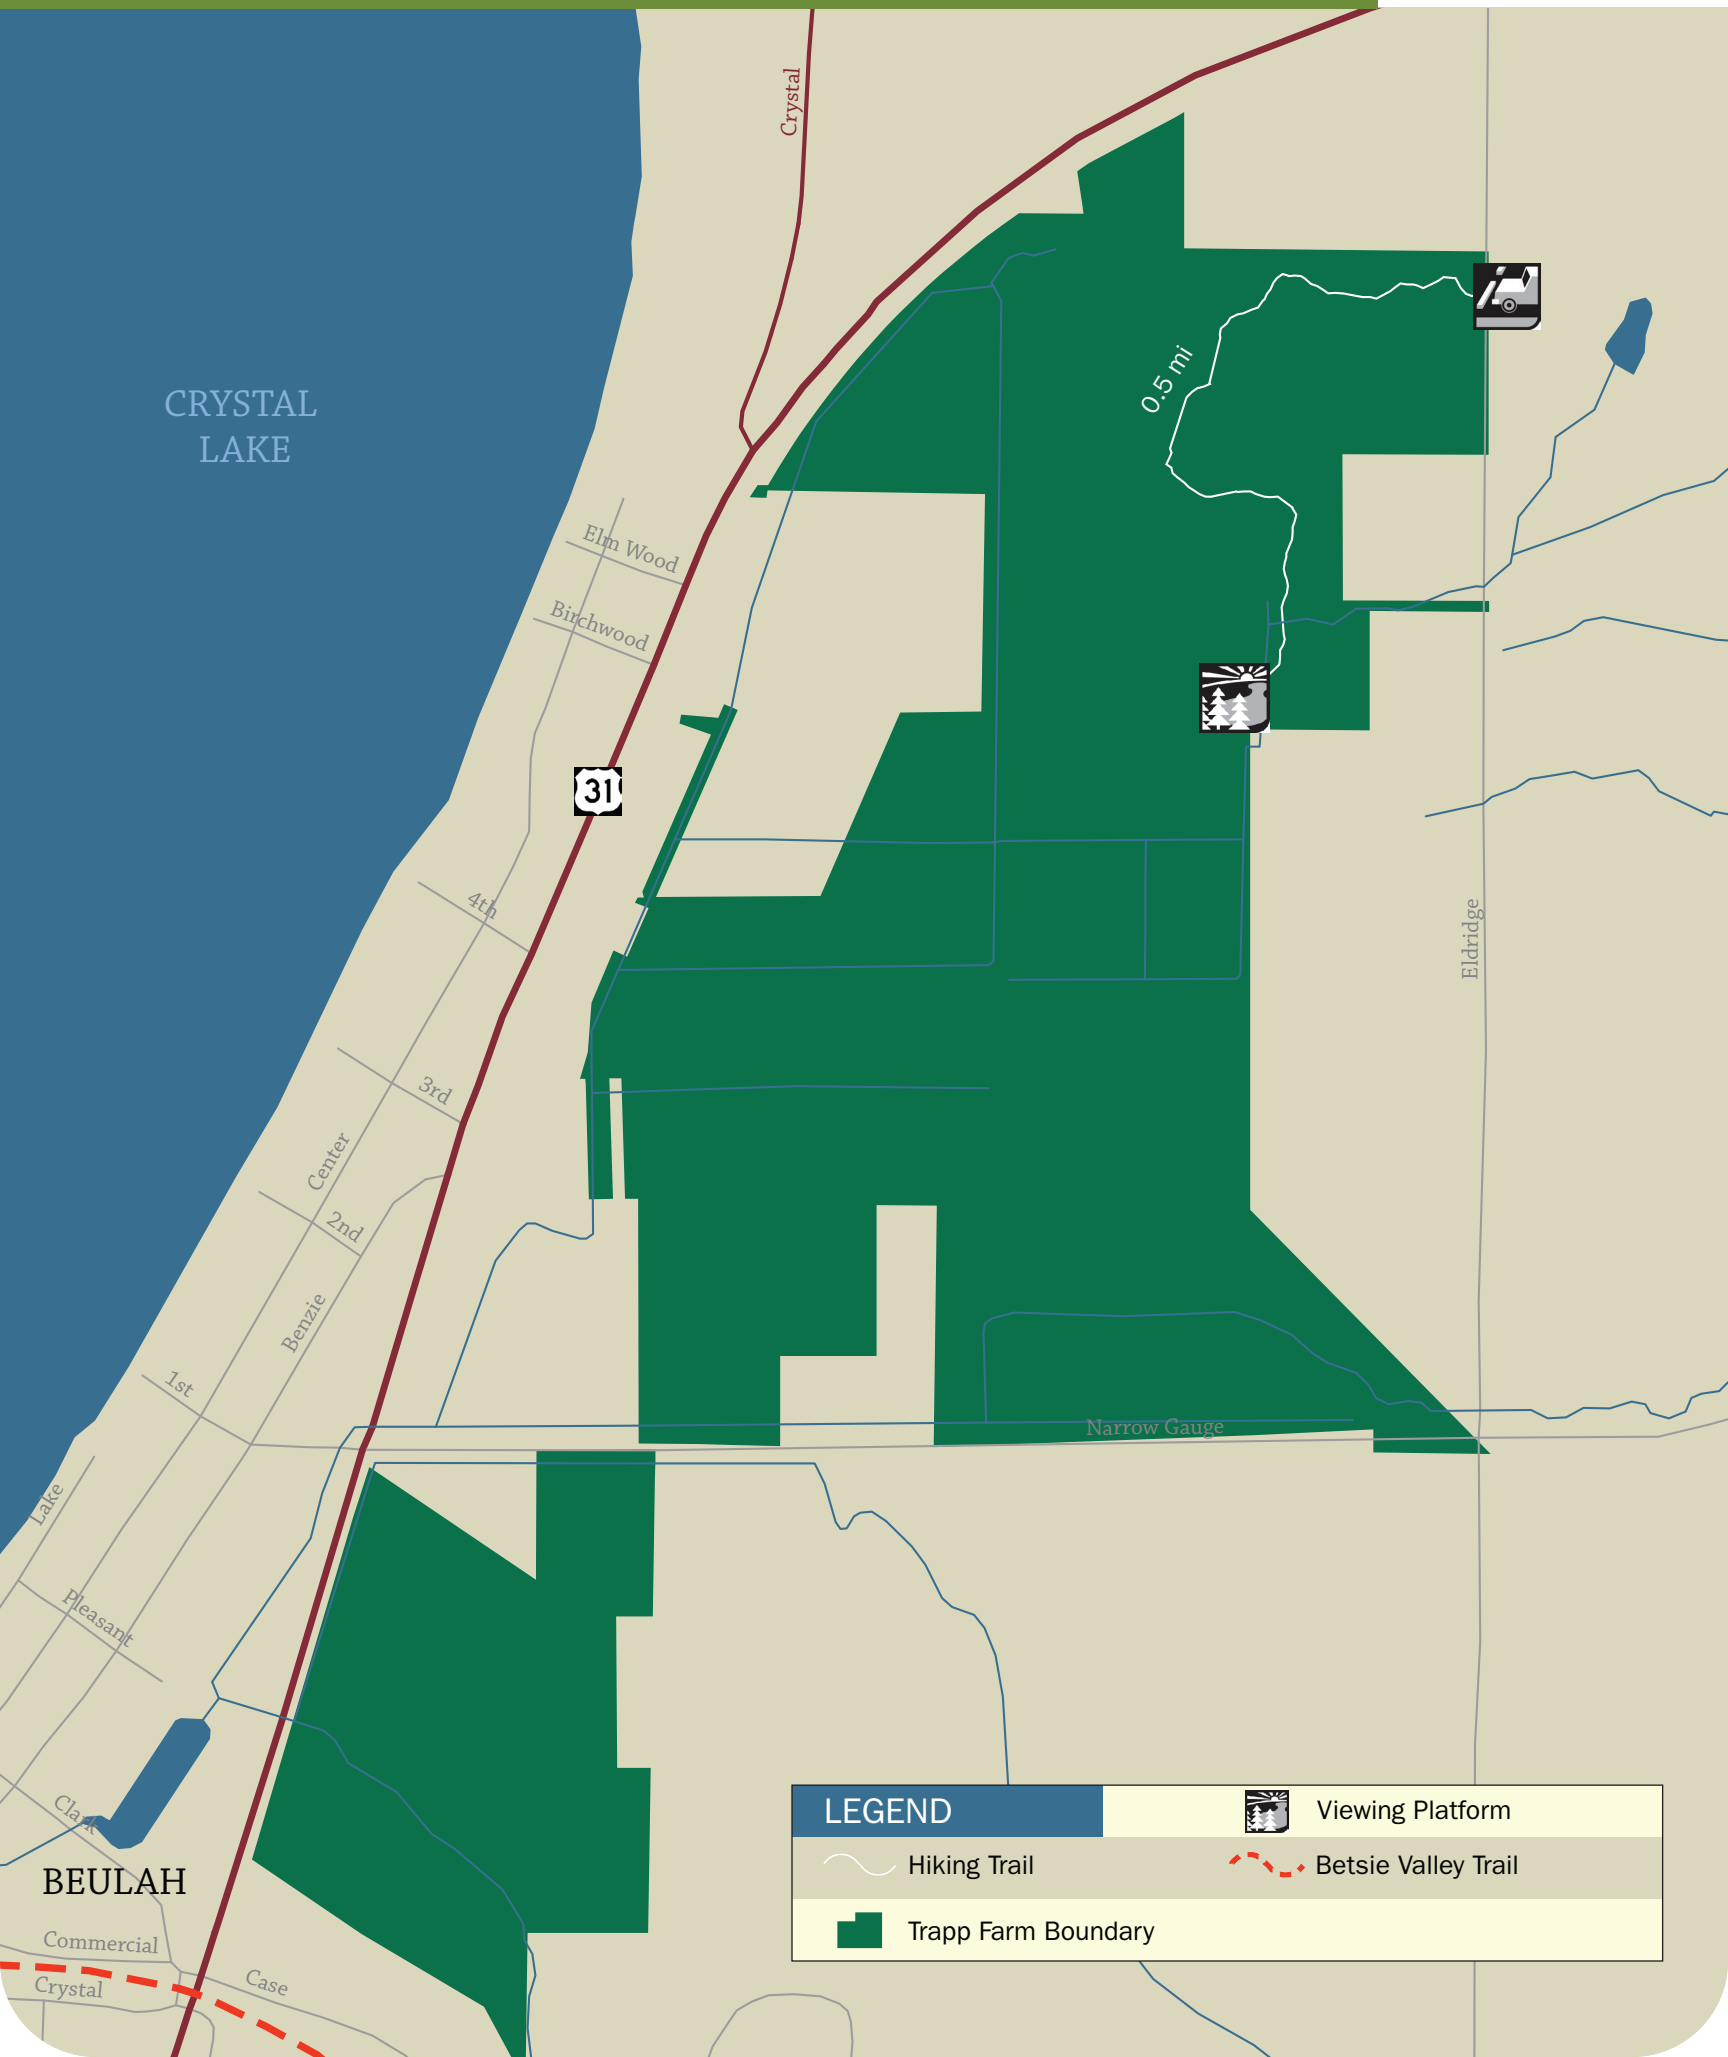

TRAPP FARM NATURE PRESERVE

Protecting significant natural, scenic and farm lands, and advancing land stewardship, now and for future generations

GTRLC.ORG

LEGEND	
	Hiking Trail
	Viewing Platform
	Betsie Valley Trail
	Trapp Farm Boundary