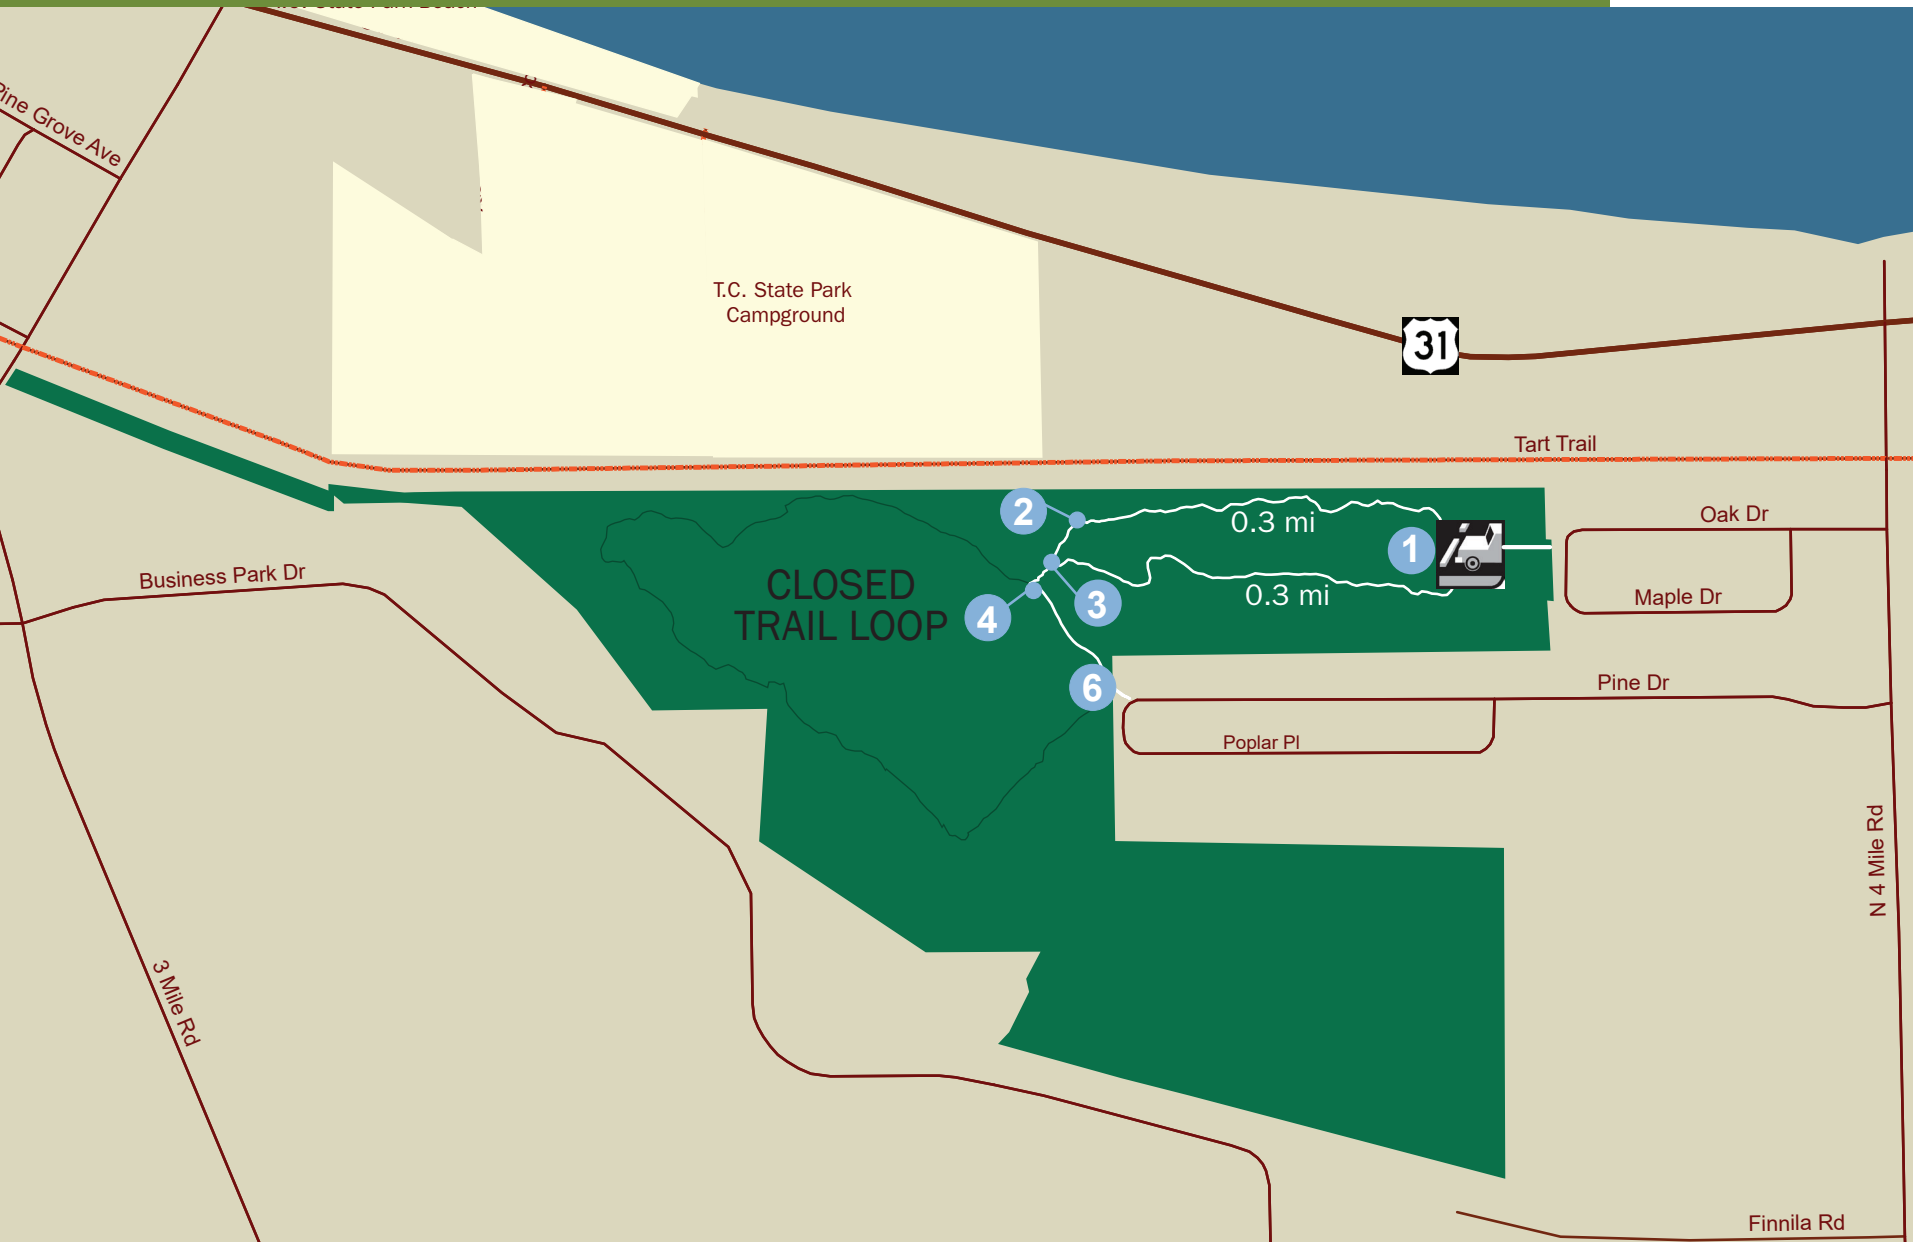

# GEORGE & ADA REFFITT NATURE PRESERVE

PROTECTING SIGNIFICANT NATURAL, SCENIC, AND FARM LANDS—AND ADVANCING STEWARDSHIP—NOW AND FOR FUTURE GENERATIONS

GTRLC.ORG

## LEGEND

Nature Preserve

Parking Area

Hiking Trails

TART Trail

Closed Trail Loop