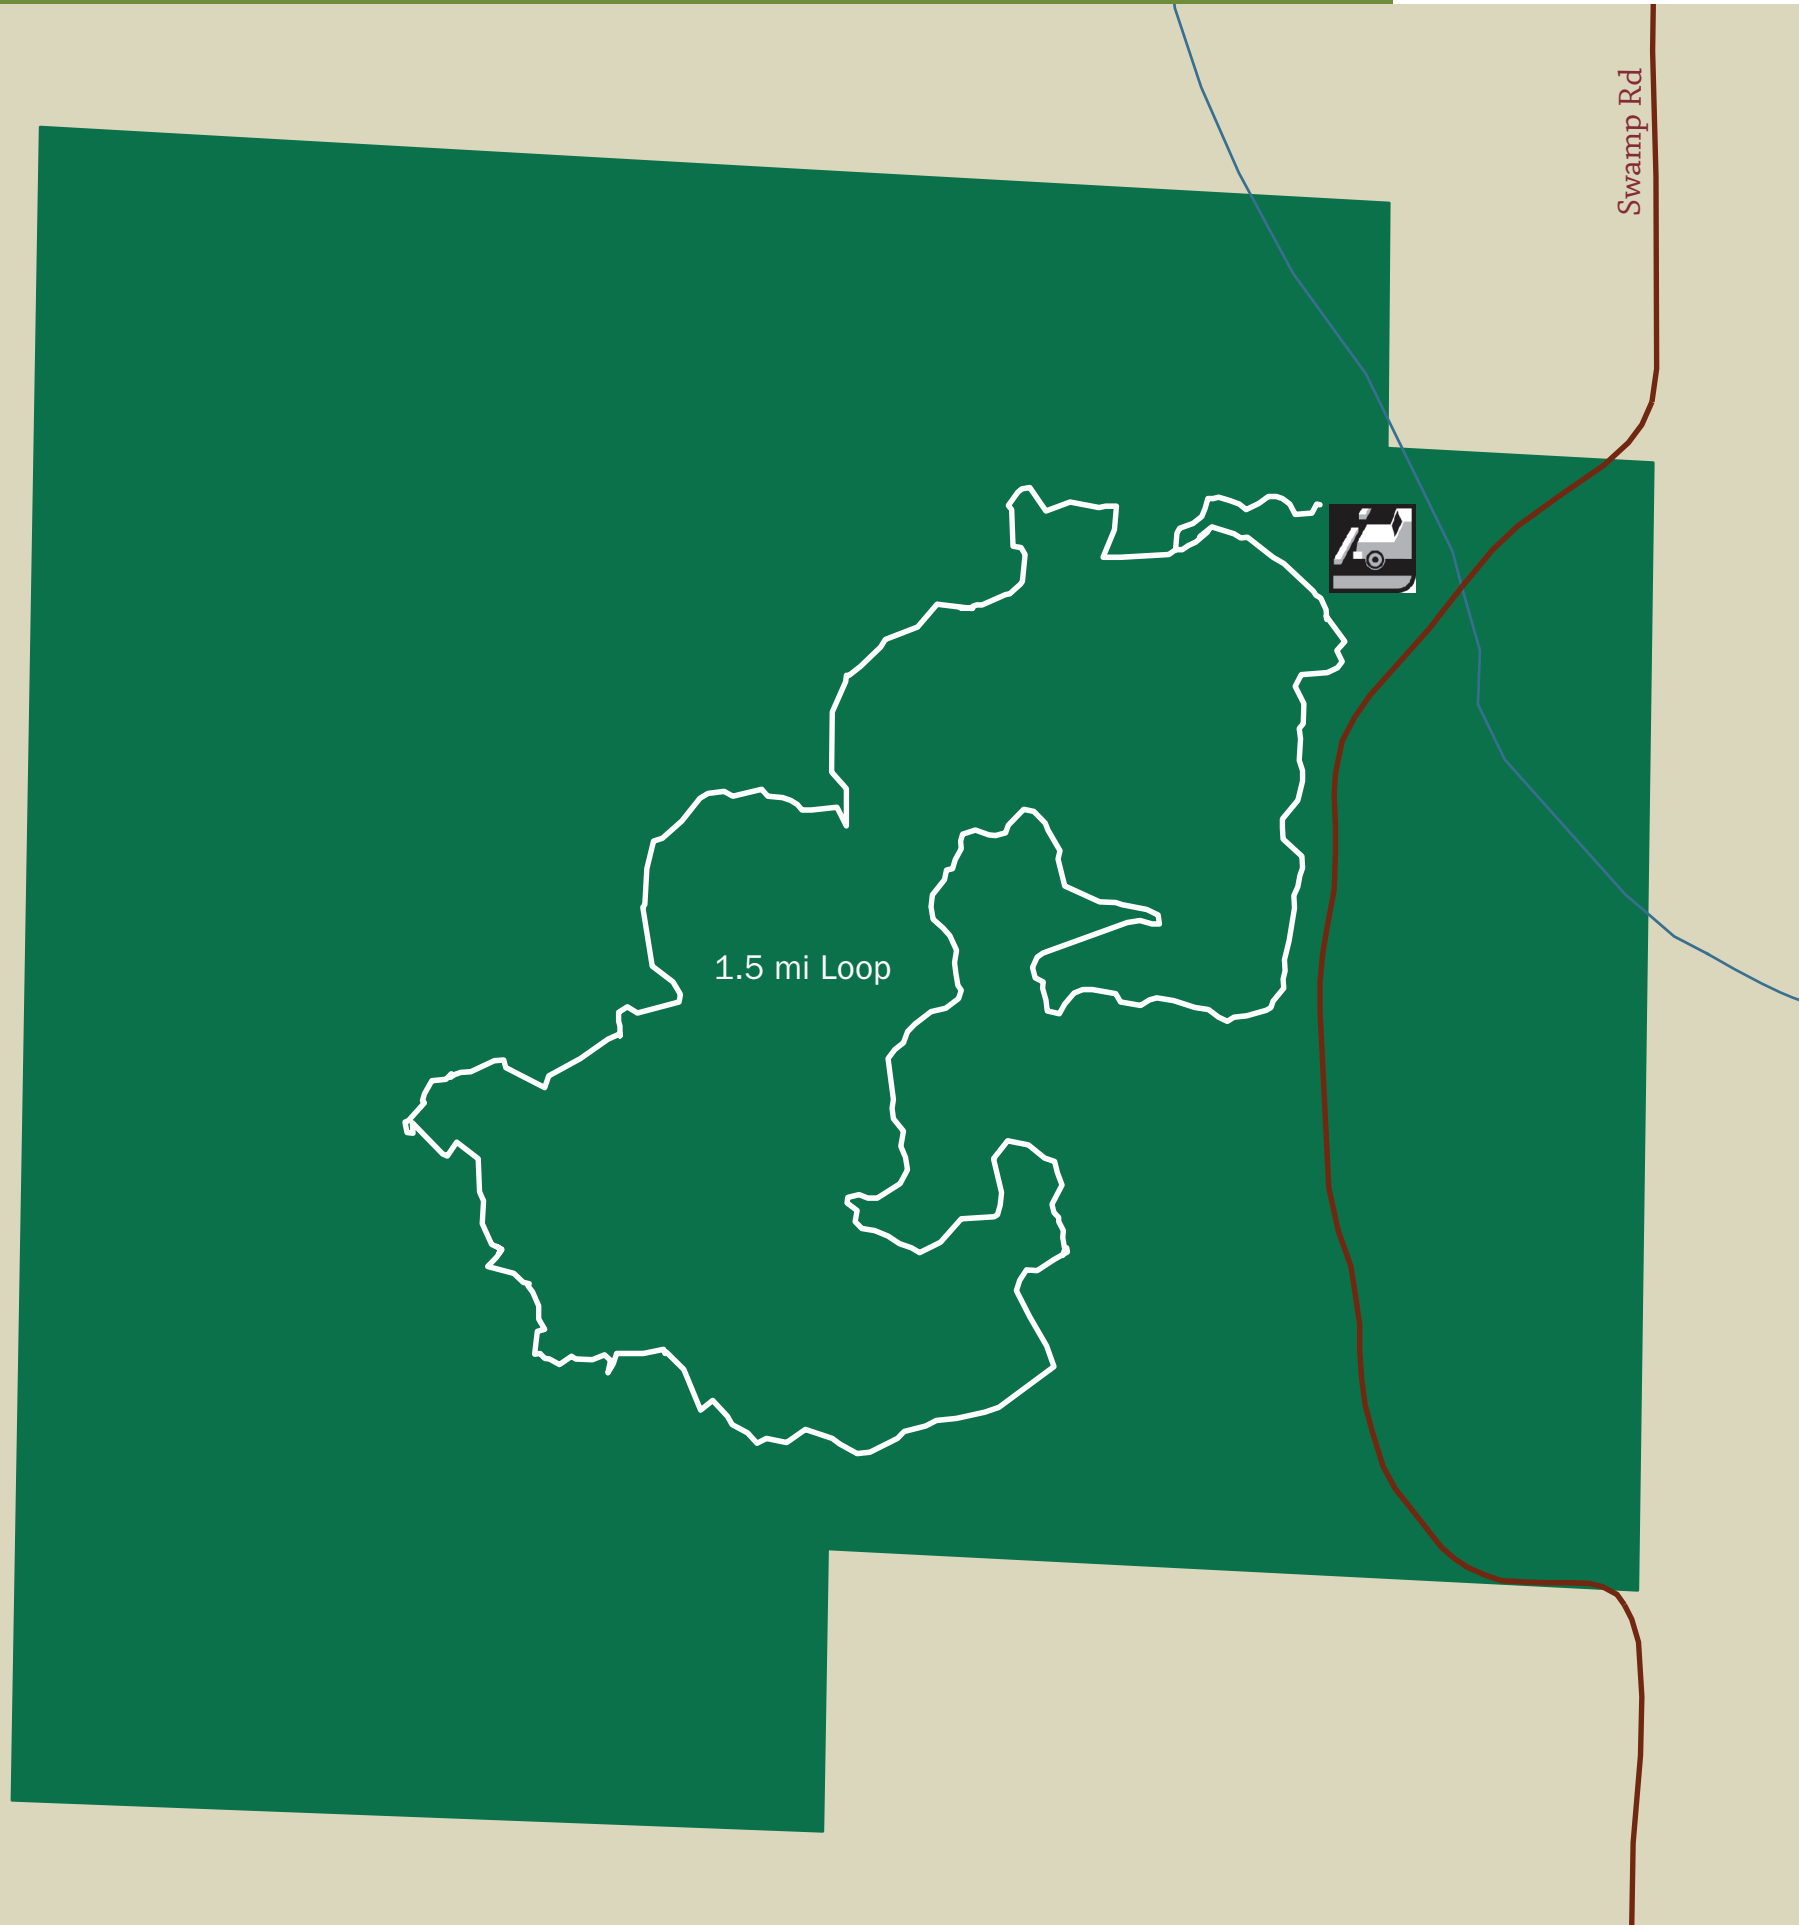

ARCADIA DUNES: THE C.S. MOTT NATURE PRESERVE

Pete's Woods Trail

PROTECTING SIGNIFICANT NATURAL, SCENIC, AND FARM LANDS—AND ADVANCING STEWARDSHIP—NOW AND FOR FUTURE GENERATIONS

GTRLC.ORG

LEGEND

Nature Preserve

Parking

Hiking Trails