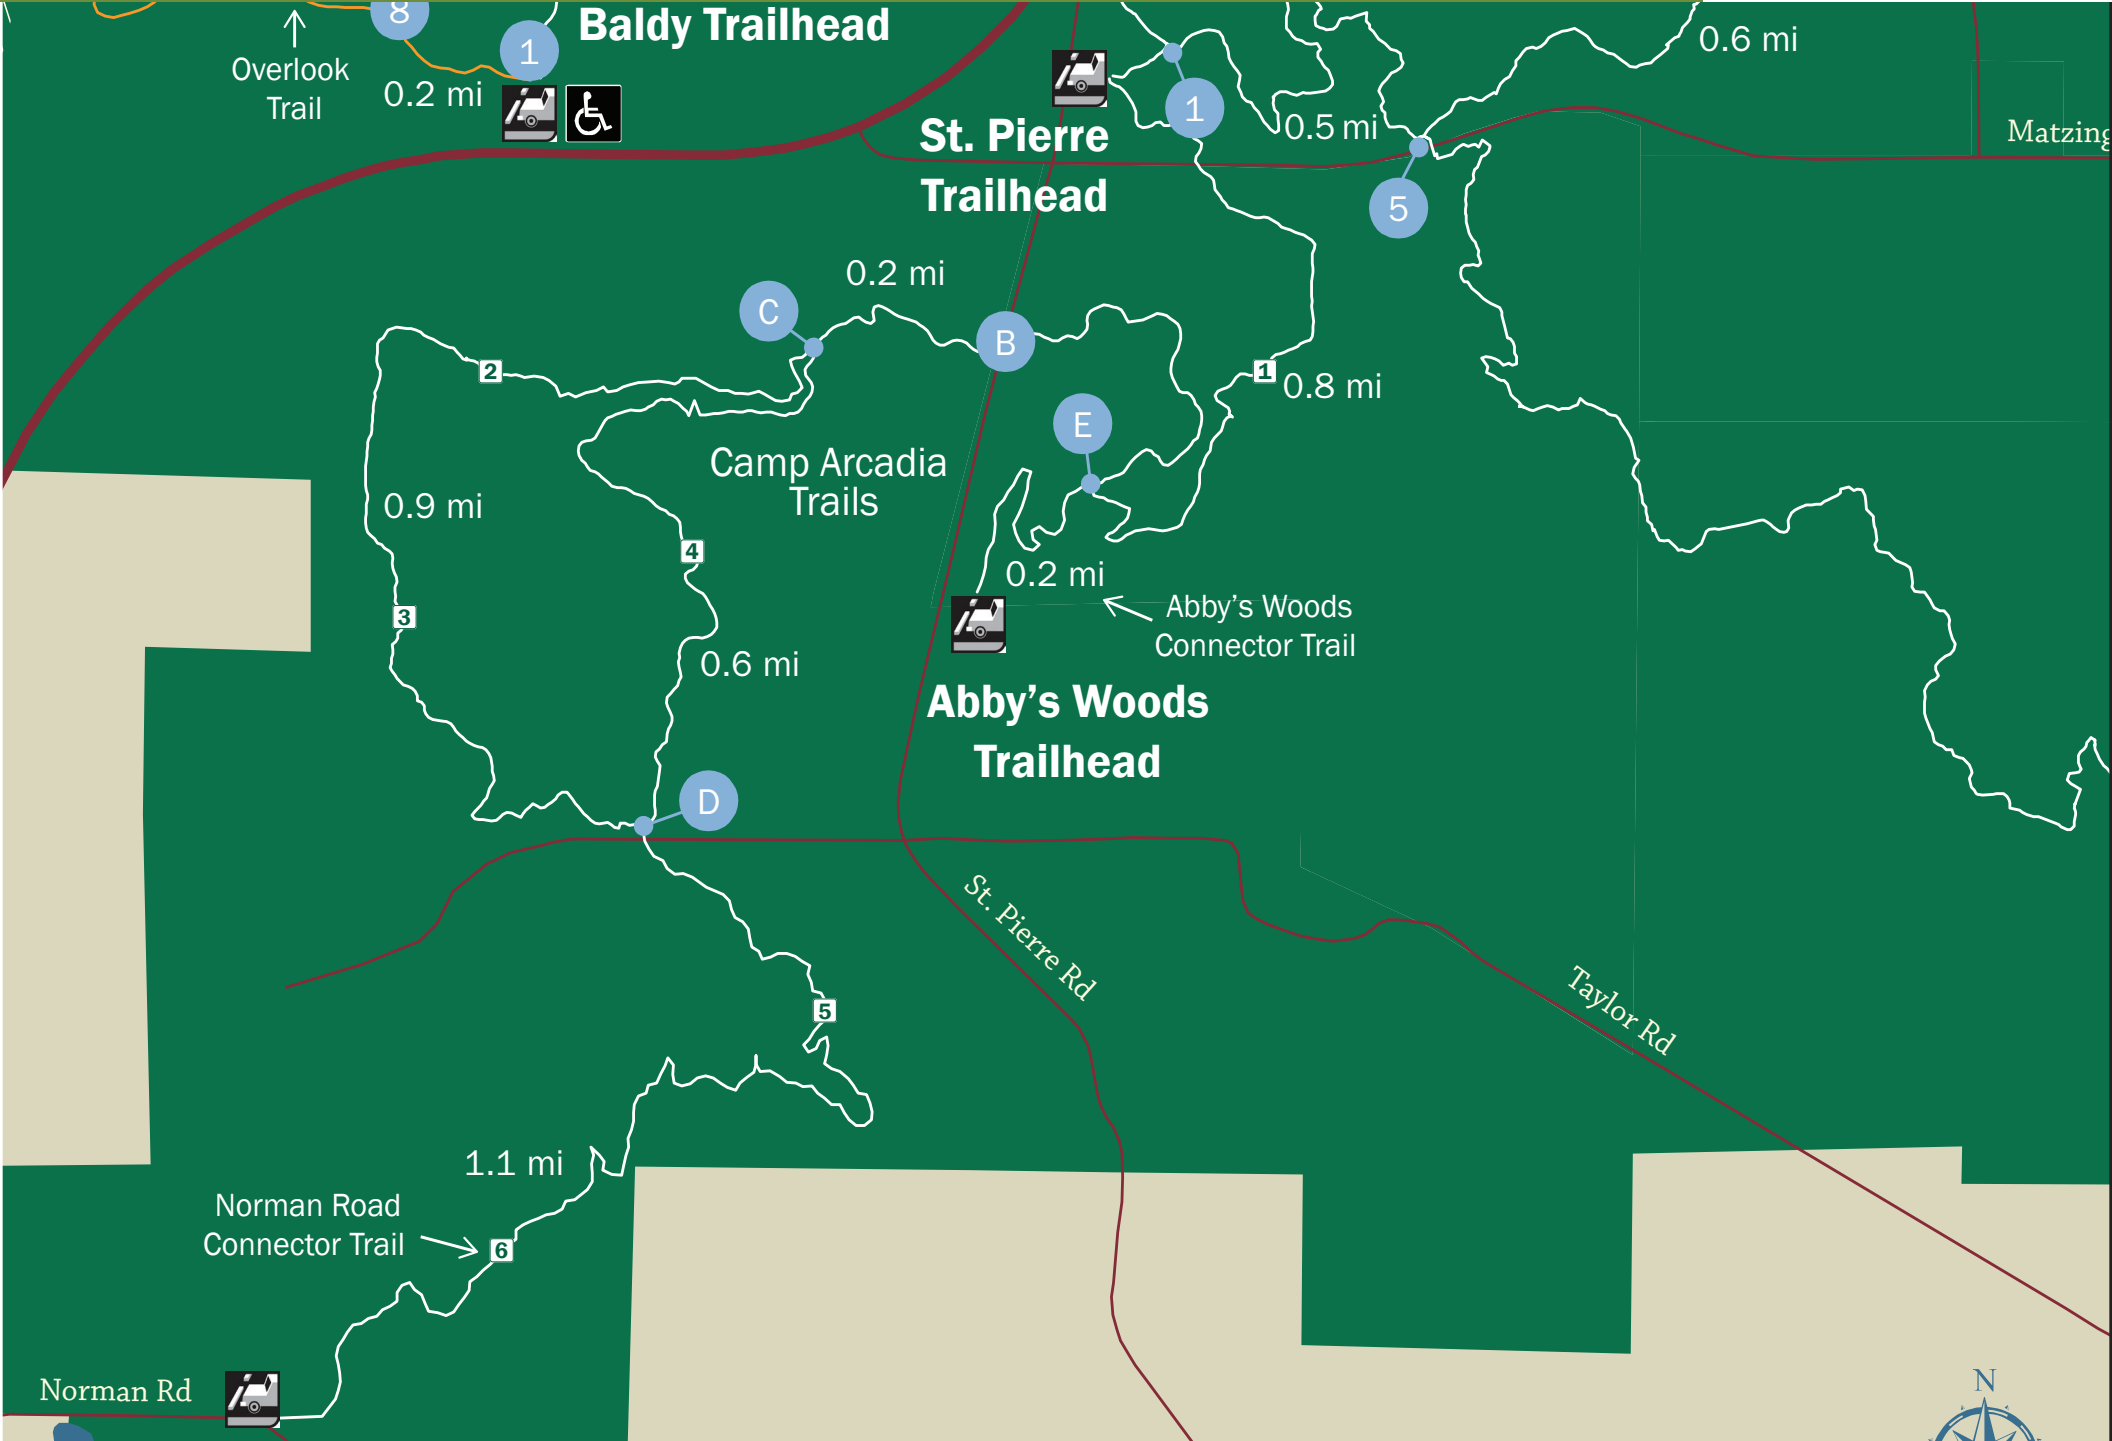

ARCADIA DUNES: THE C.S. MOTT NATURE PRESERVE

Camp Arcadia Trails

PROTECTING SIGNIFICANT NATURAL, SCENIC, AND FARM LANDS—AND ADVANCING STEWARDSHIP—NOW AND FOR FUTURE GENERATIONS

GTRLC.ORG

LEGEND

- Nature Preserve
- Protected Land: Privately Owned
- Scenic Views
- Parking
- Roadside Parking
- Intersections/ Trail Maps
- Hiking Trails
- Universally Accessible Trail
- Emergency Location Marker
- Steep Slopes