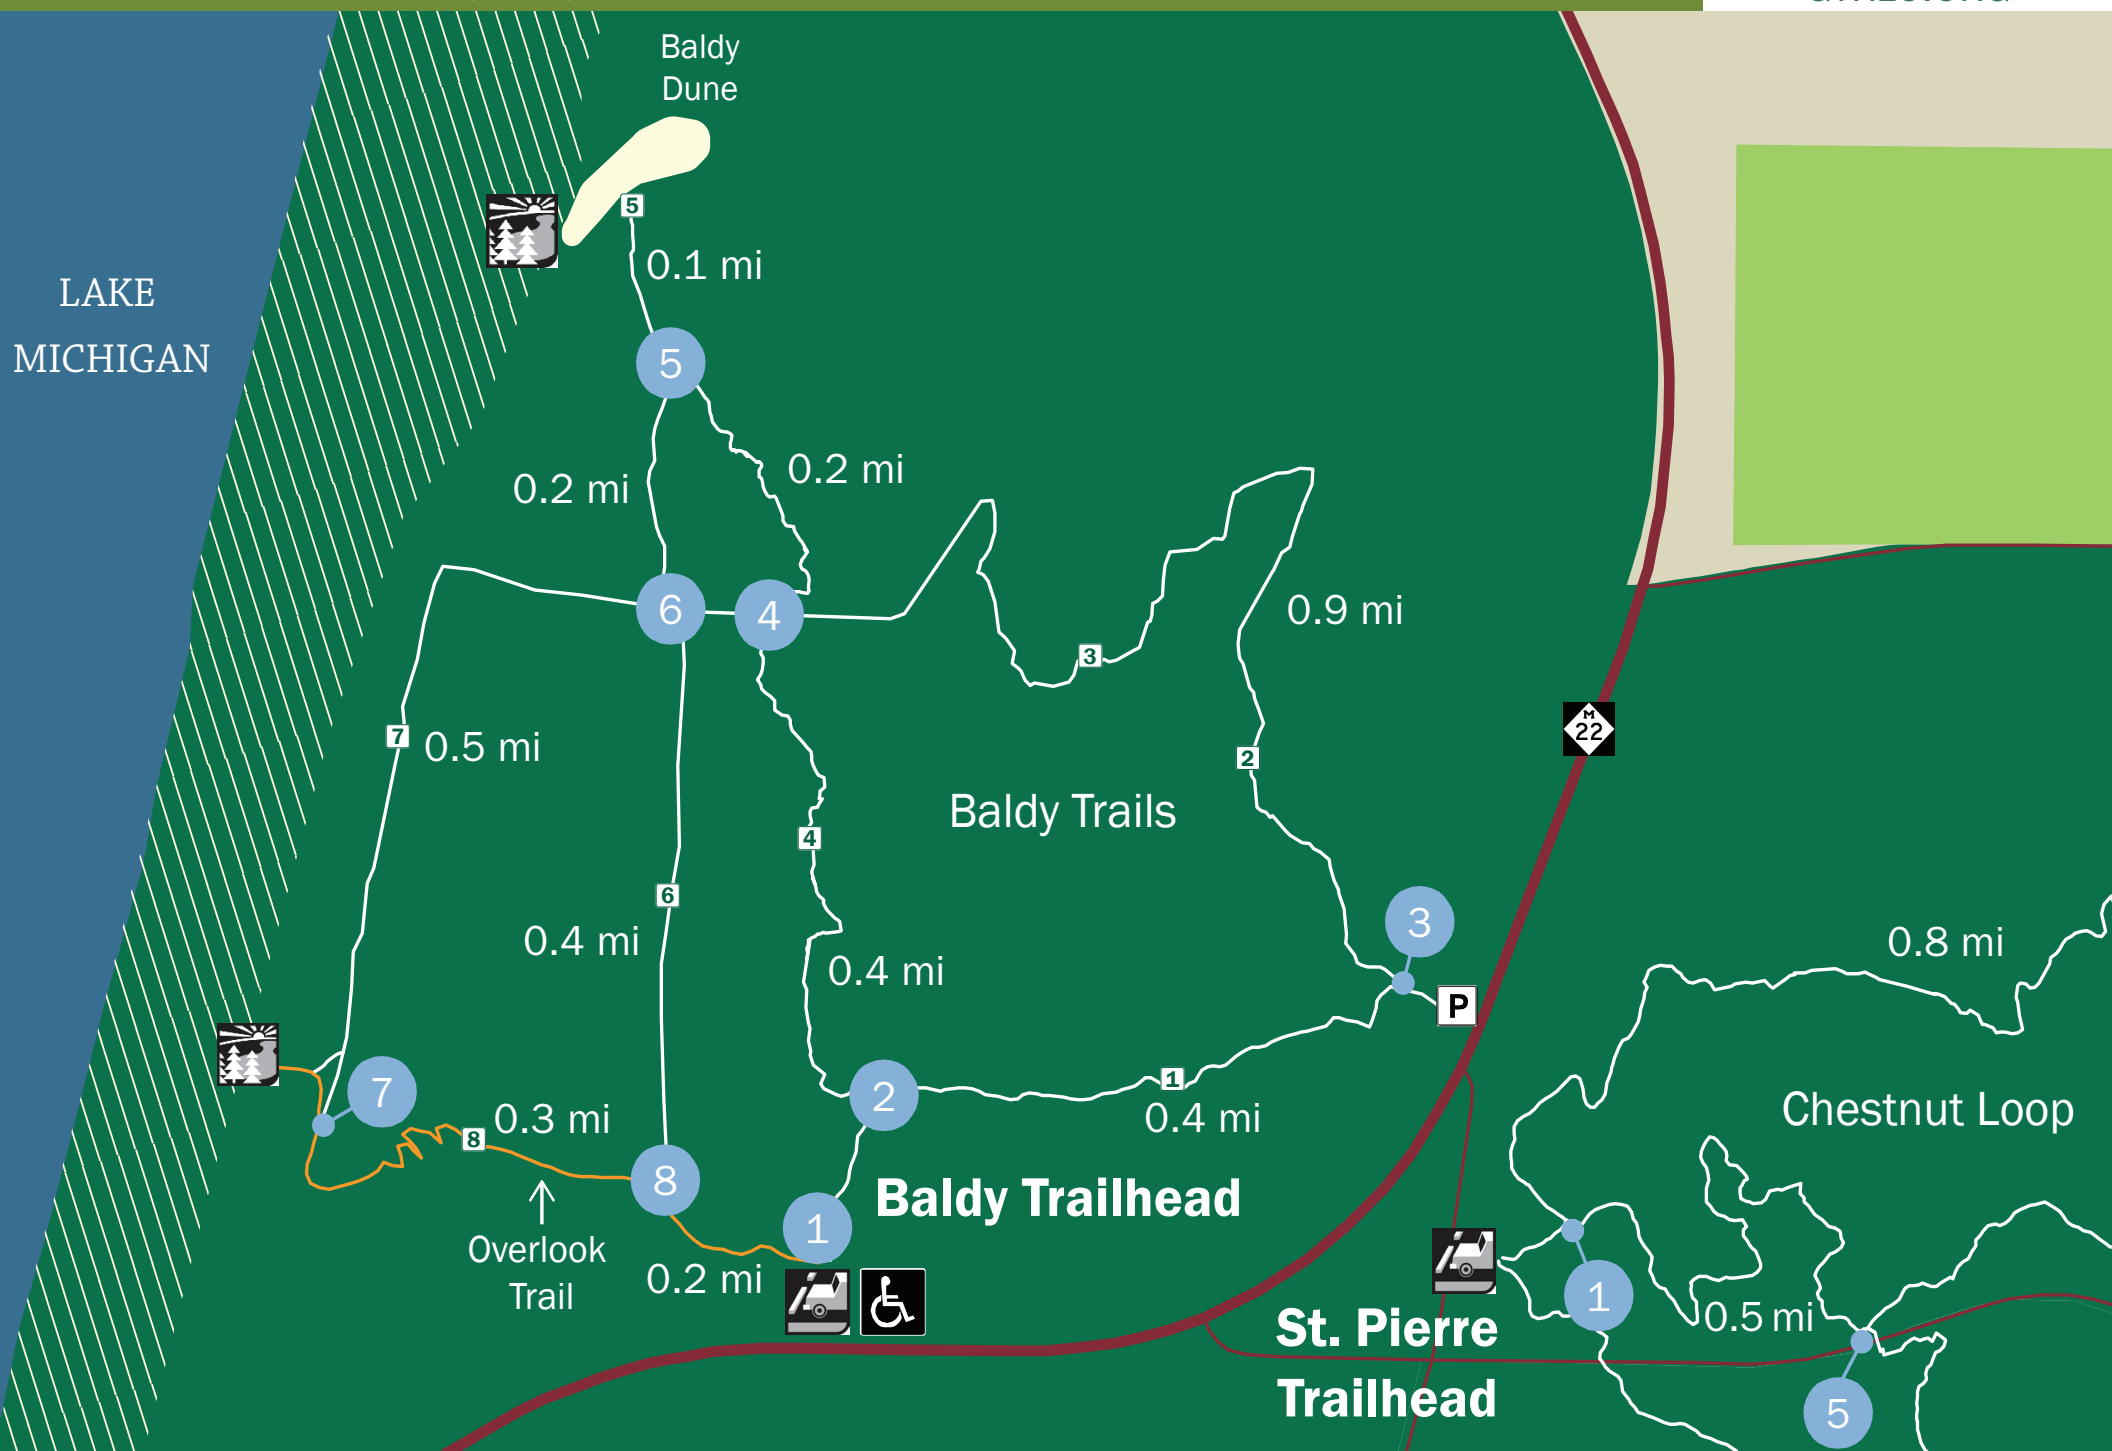

# ARCADIA DUNES: THE C.S. MOTT NATURE PRESERVE

## Baldy Trails

PROTECTING SIGNIFICANT NATURAL, SCENIC, AND FARM LANDS—AND ADVANCING STEWARDSHIP—NOW AND FOR FUTURE GENERATIONS

GTRLC.ORG

### LEGEND

- Nature Preserve
- Protected Land: Privately Owned
- Scenic Views
- Parking
- Roadside Parking
- Intersections/ Trail Maps
- Hiking Trails
- Universally Accessible Trail
- Emergency Location Marker
- Steep Slopes