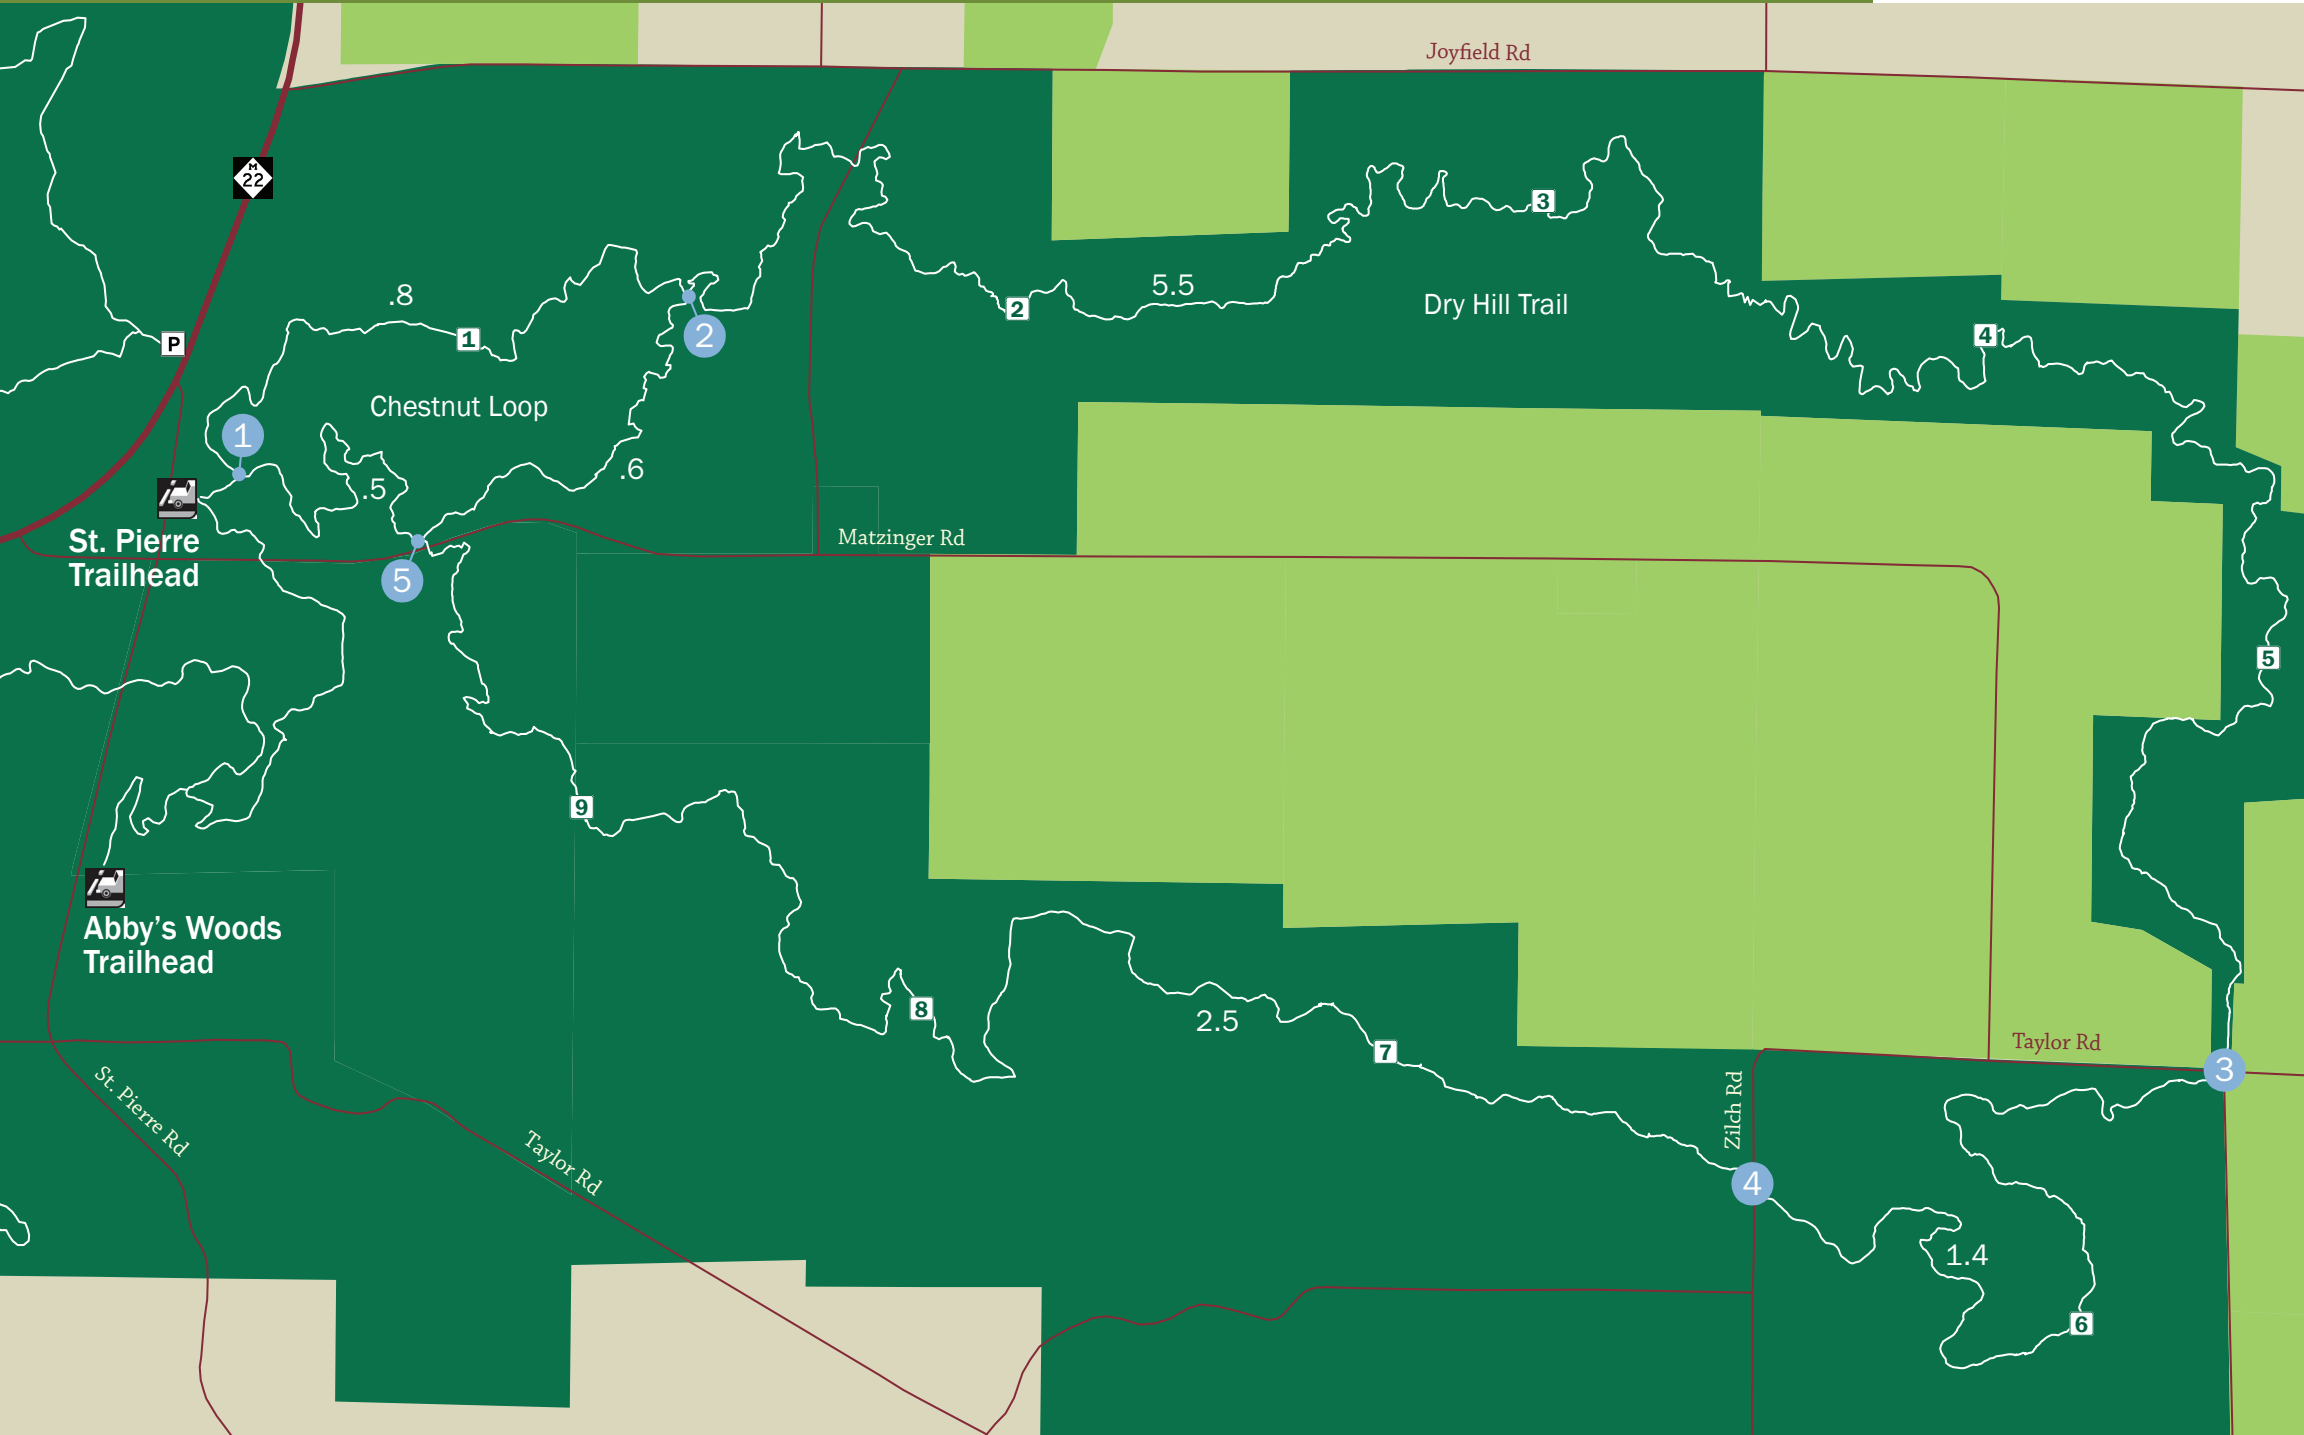

ARCADIA DUNES: THE C.S. MOTT NATURE PRESERVE

Dry Hill Trail

PROTECTING SIGNIFICANT NATURAL, SCENIC AND FARM LANDS, AND ADVANCING STEWARDSHIP, NOW AND FOR ALL FUTURE GENERATIONS

GTRLC.ORG

LEGEND

- Trails (distances in miles)
- GTRLC Nature Preserves
- Protected Land: Privately Owned
- Parking
- Scenic Overlook
- Roadside Parking
- Emergency Location Marker
- Intersections/Trail Map