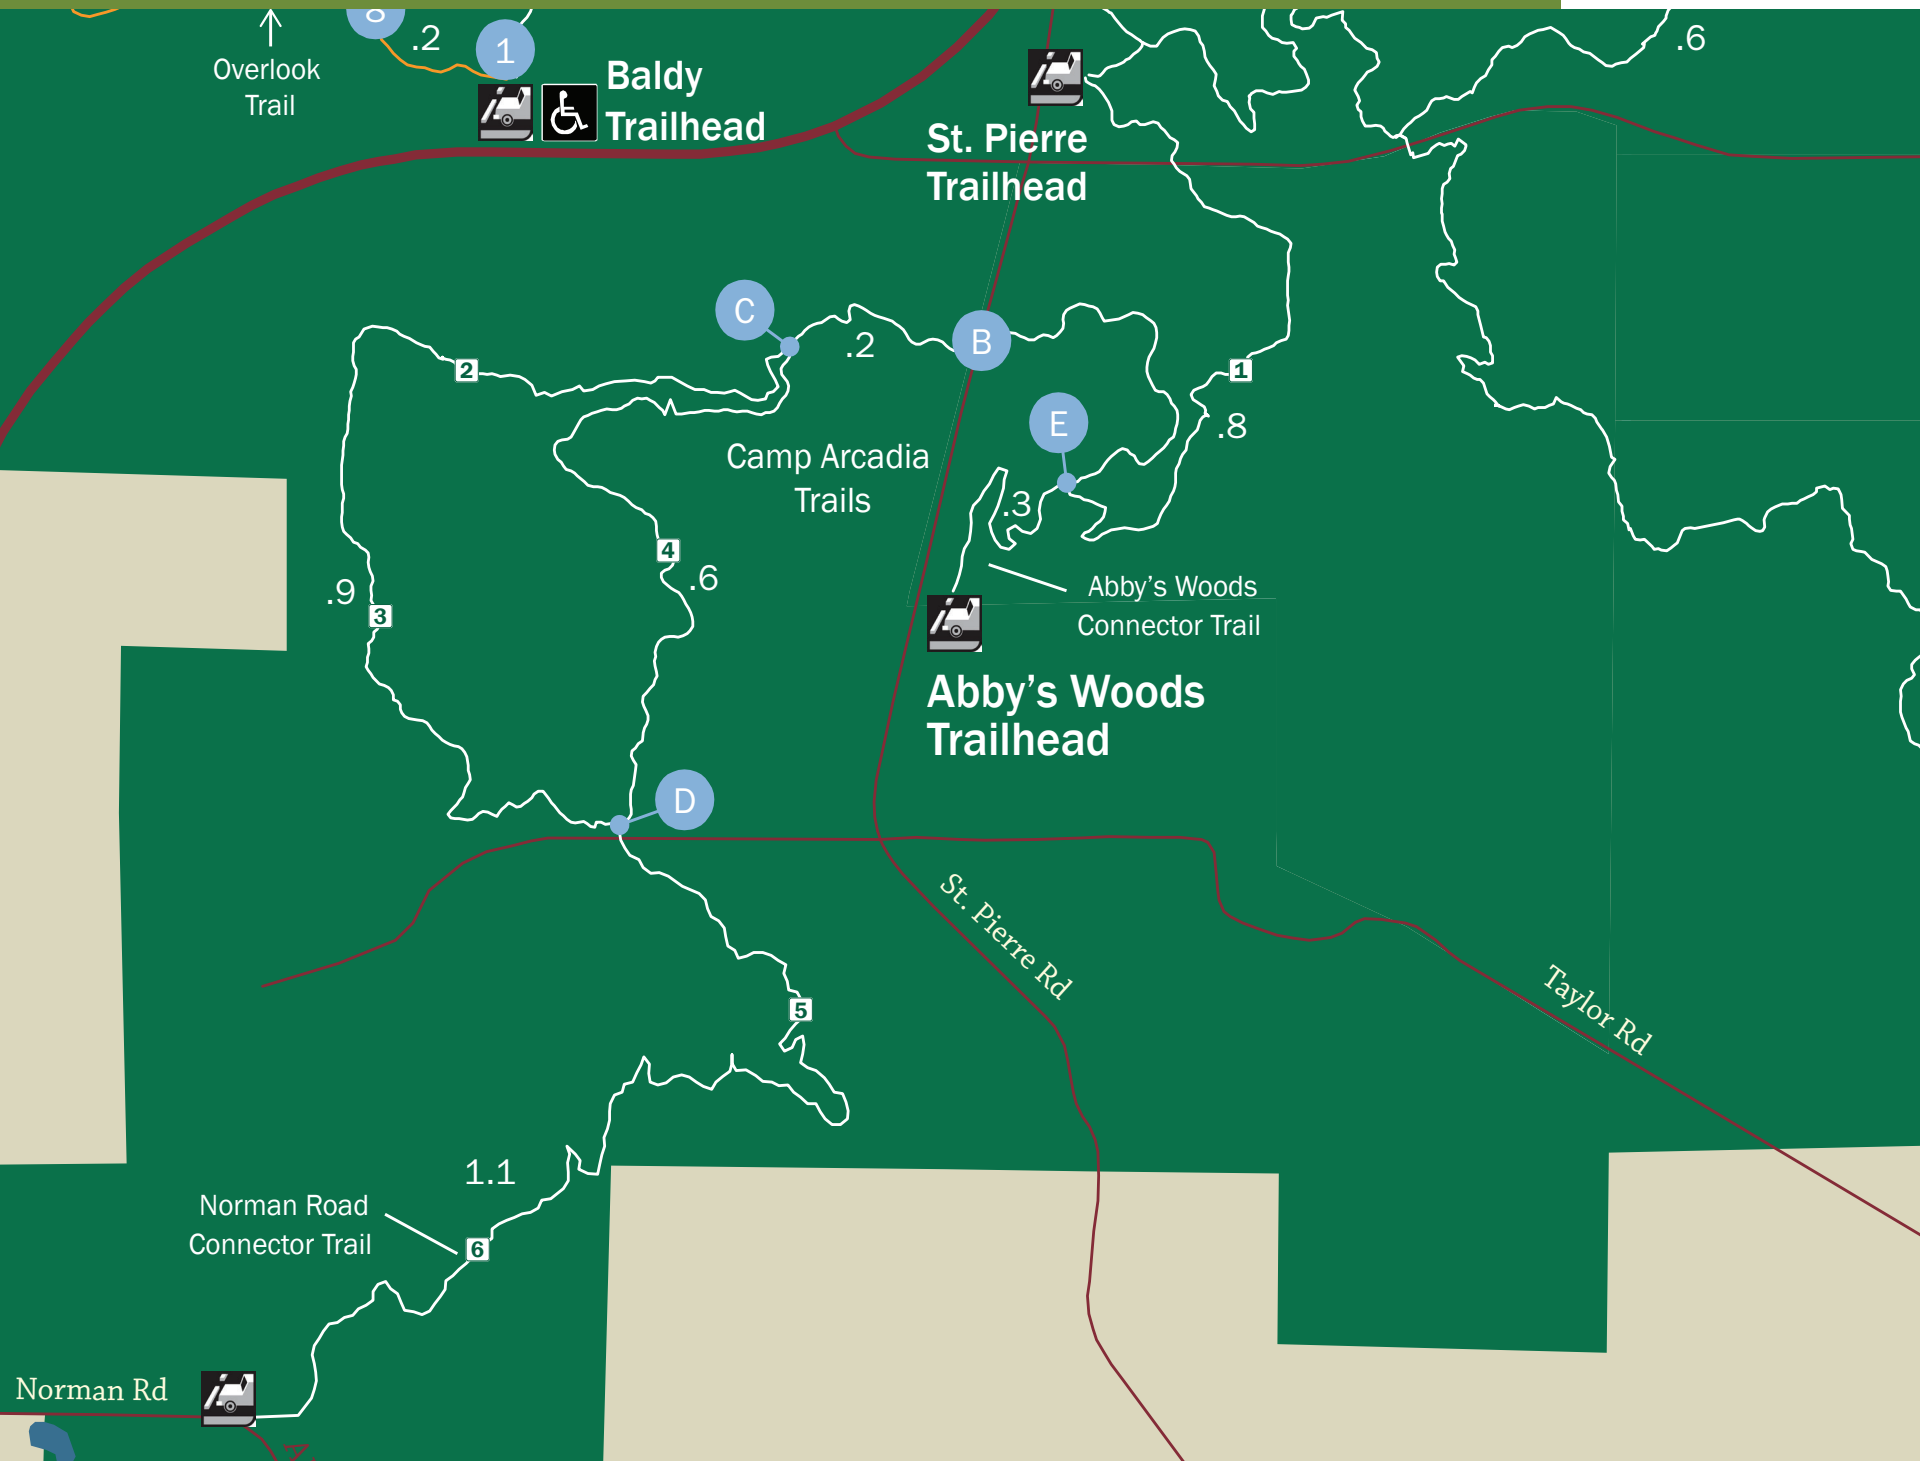

ARCADIA DUNES: THE C.S. MOTT NATURE PRESERVE

Camp Arcadia Trail

PROTECTING SIGNIFICANT NATURAL, SCENIC AND FARM LANDS, AND ADVANCING STEWARDSHIP, NOW AND FOR ALL FUTURE GENERATIONS

GTRLC.ORG

LEGEND

- Trails (distances in miles)
- Universally Accessible Trails
- Parking
- GTRLC Nature Preserves
- Intersections/Trail Map
- Roadside Parking
- Emergency Location Marker