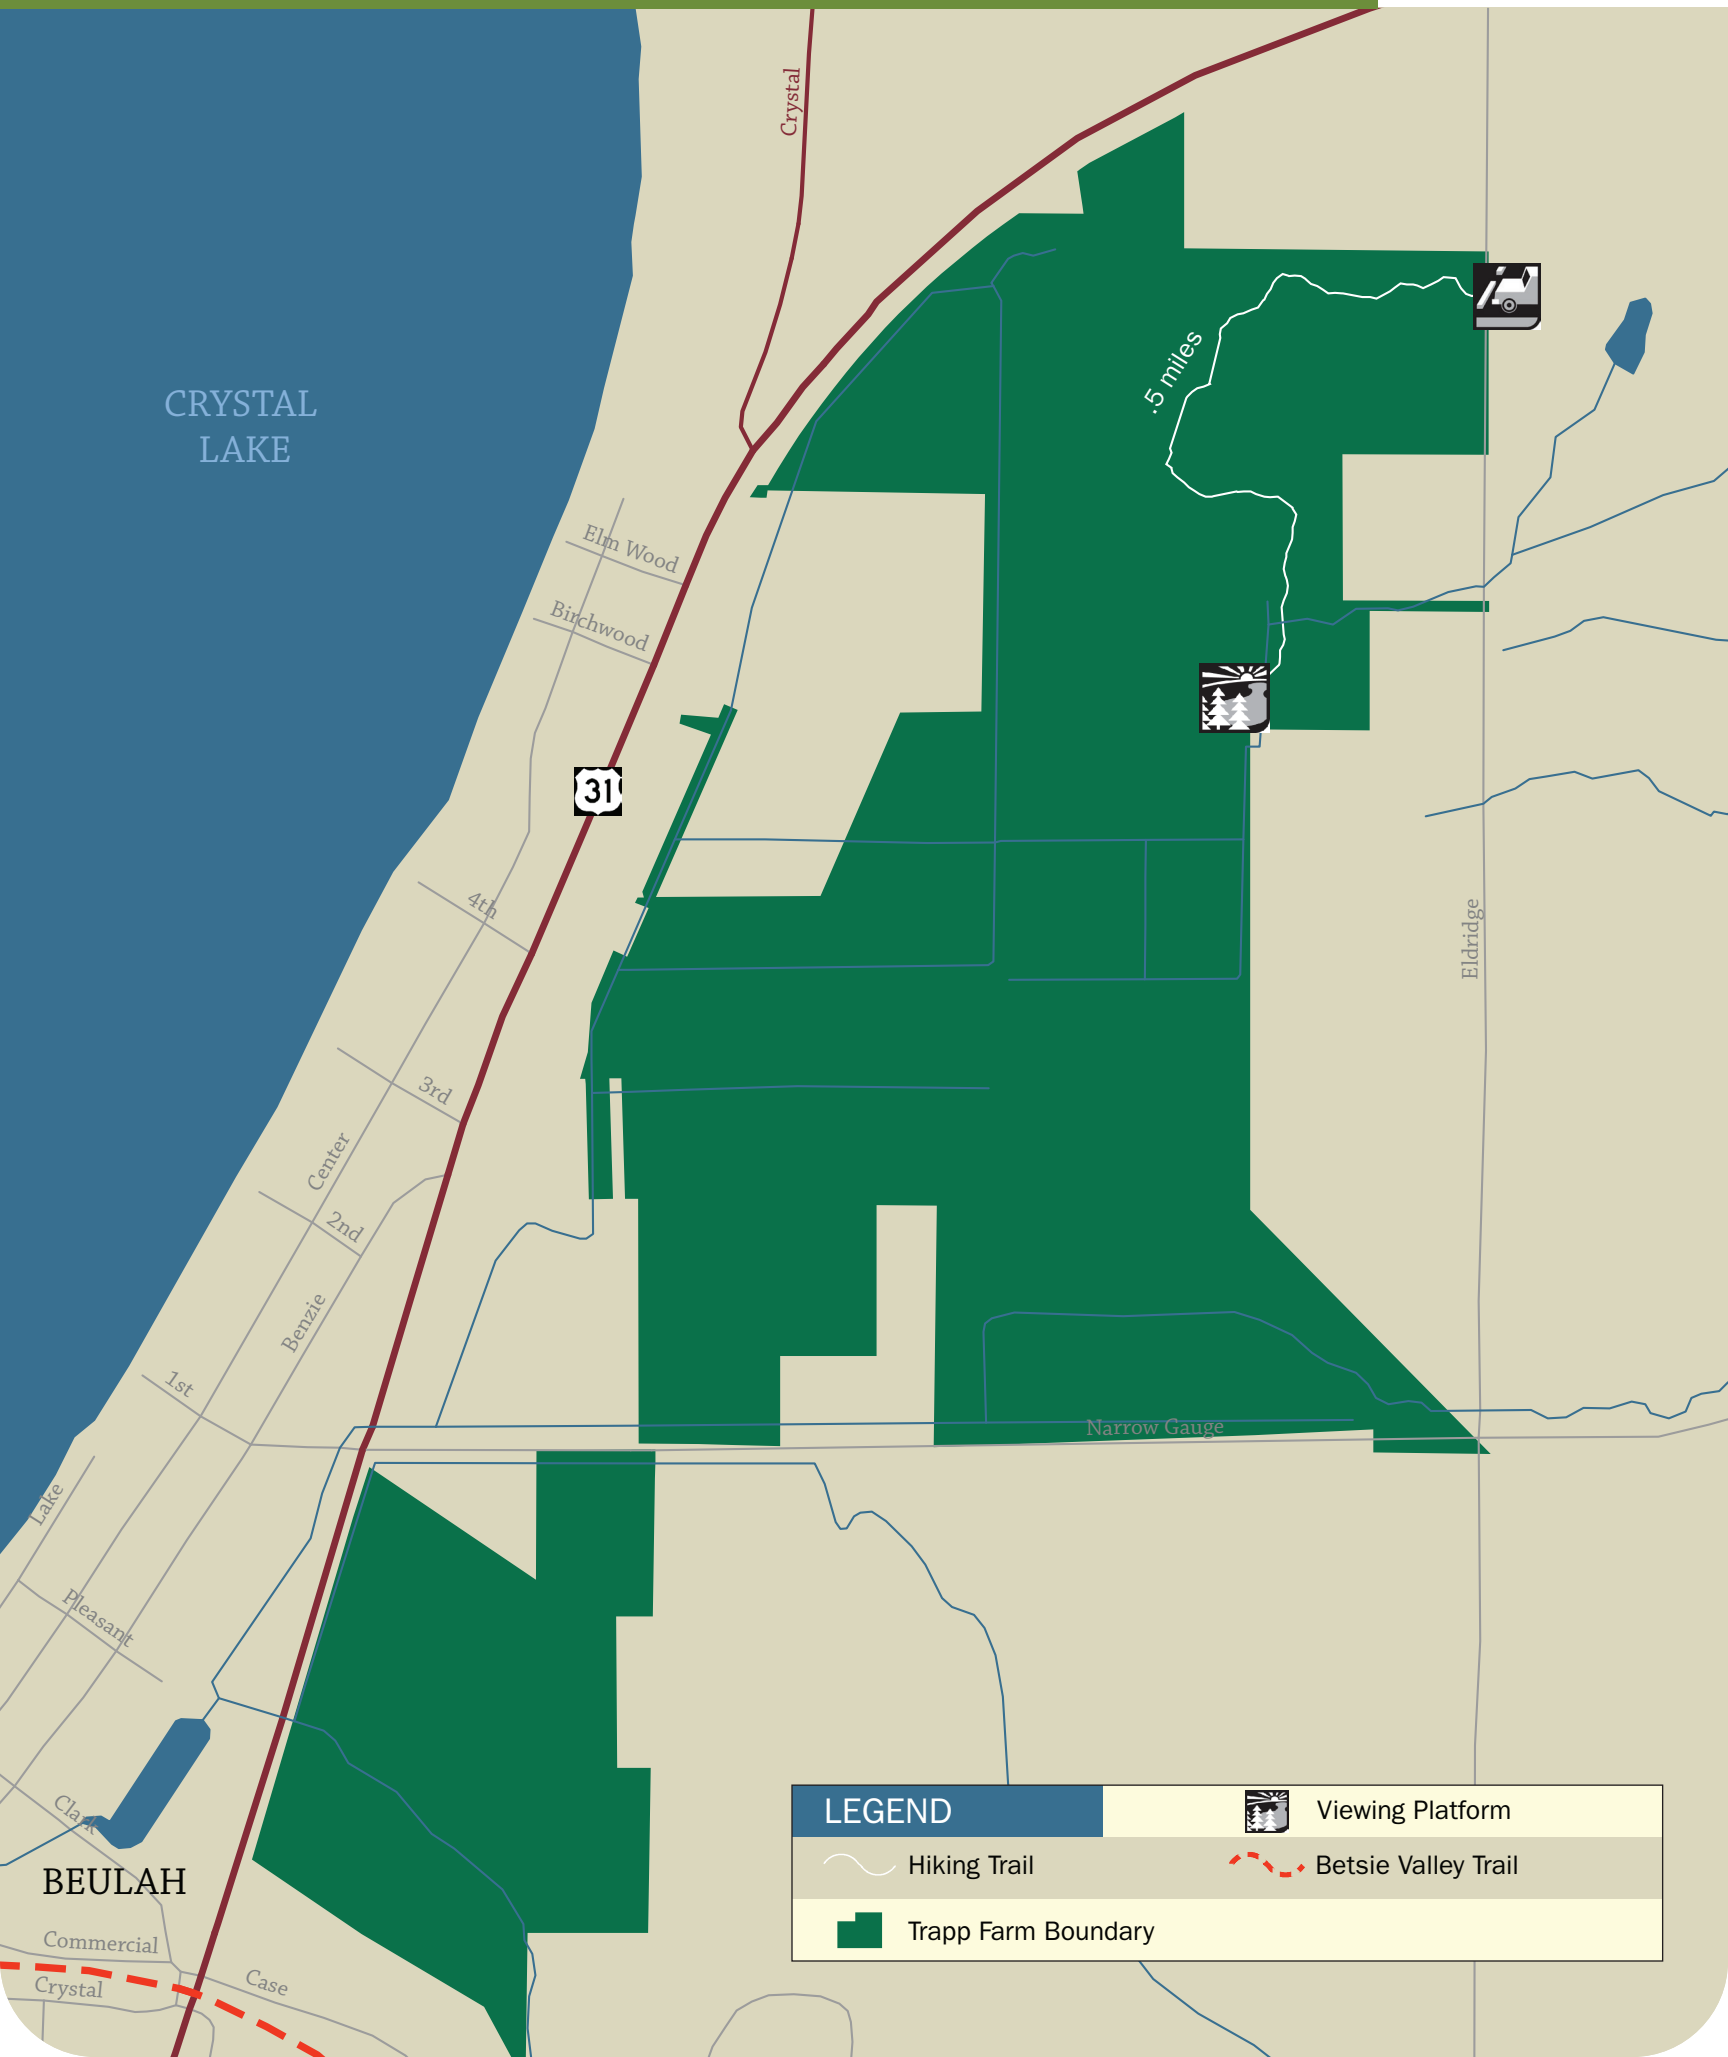

TRAPP FARM NATURE PRESERVE

Protecting significant natural, scenic and farm lands, and advancing land stewardship, now and for future generations

GTRLC.ORG

LEGEND	
	Hiking Trail
	Betsie Valley Trail
	Trapp Farm Boundary
	Viewing Platform