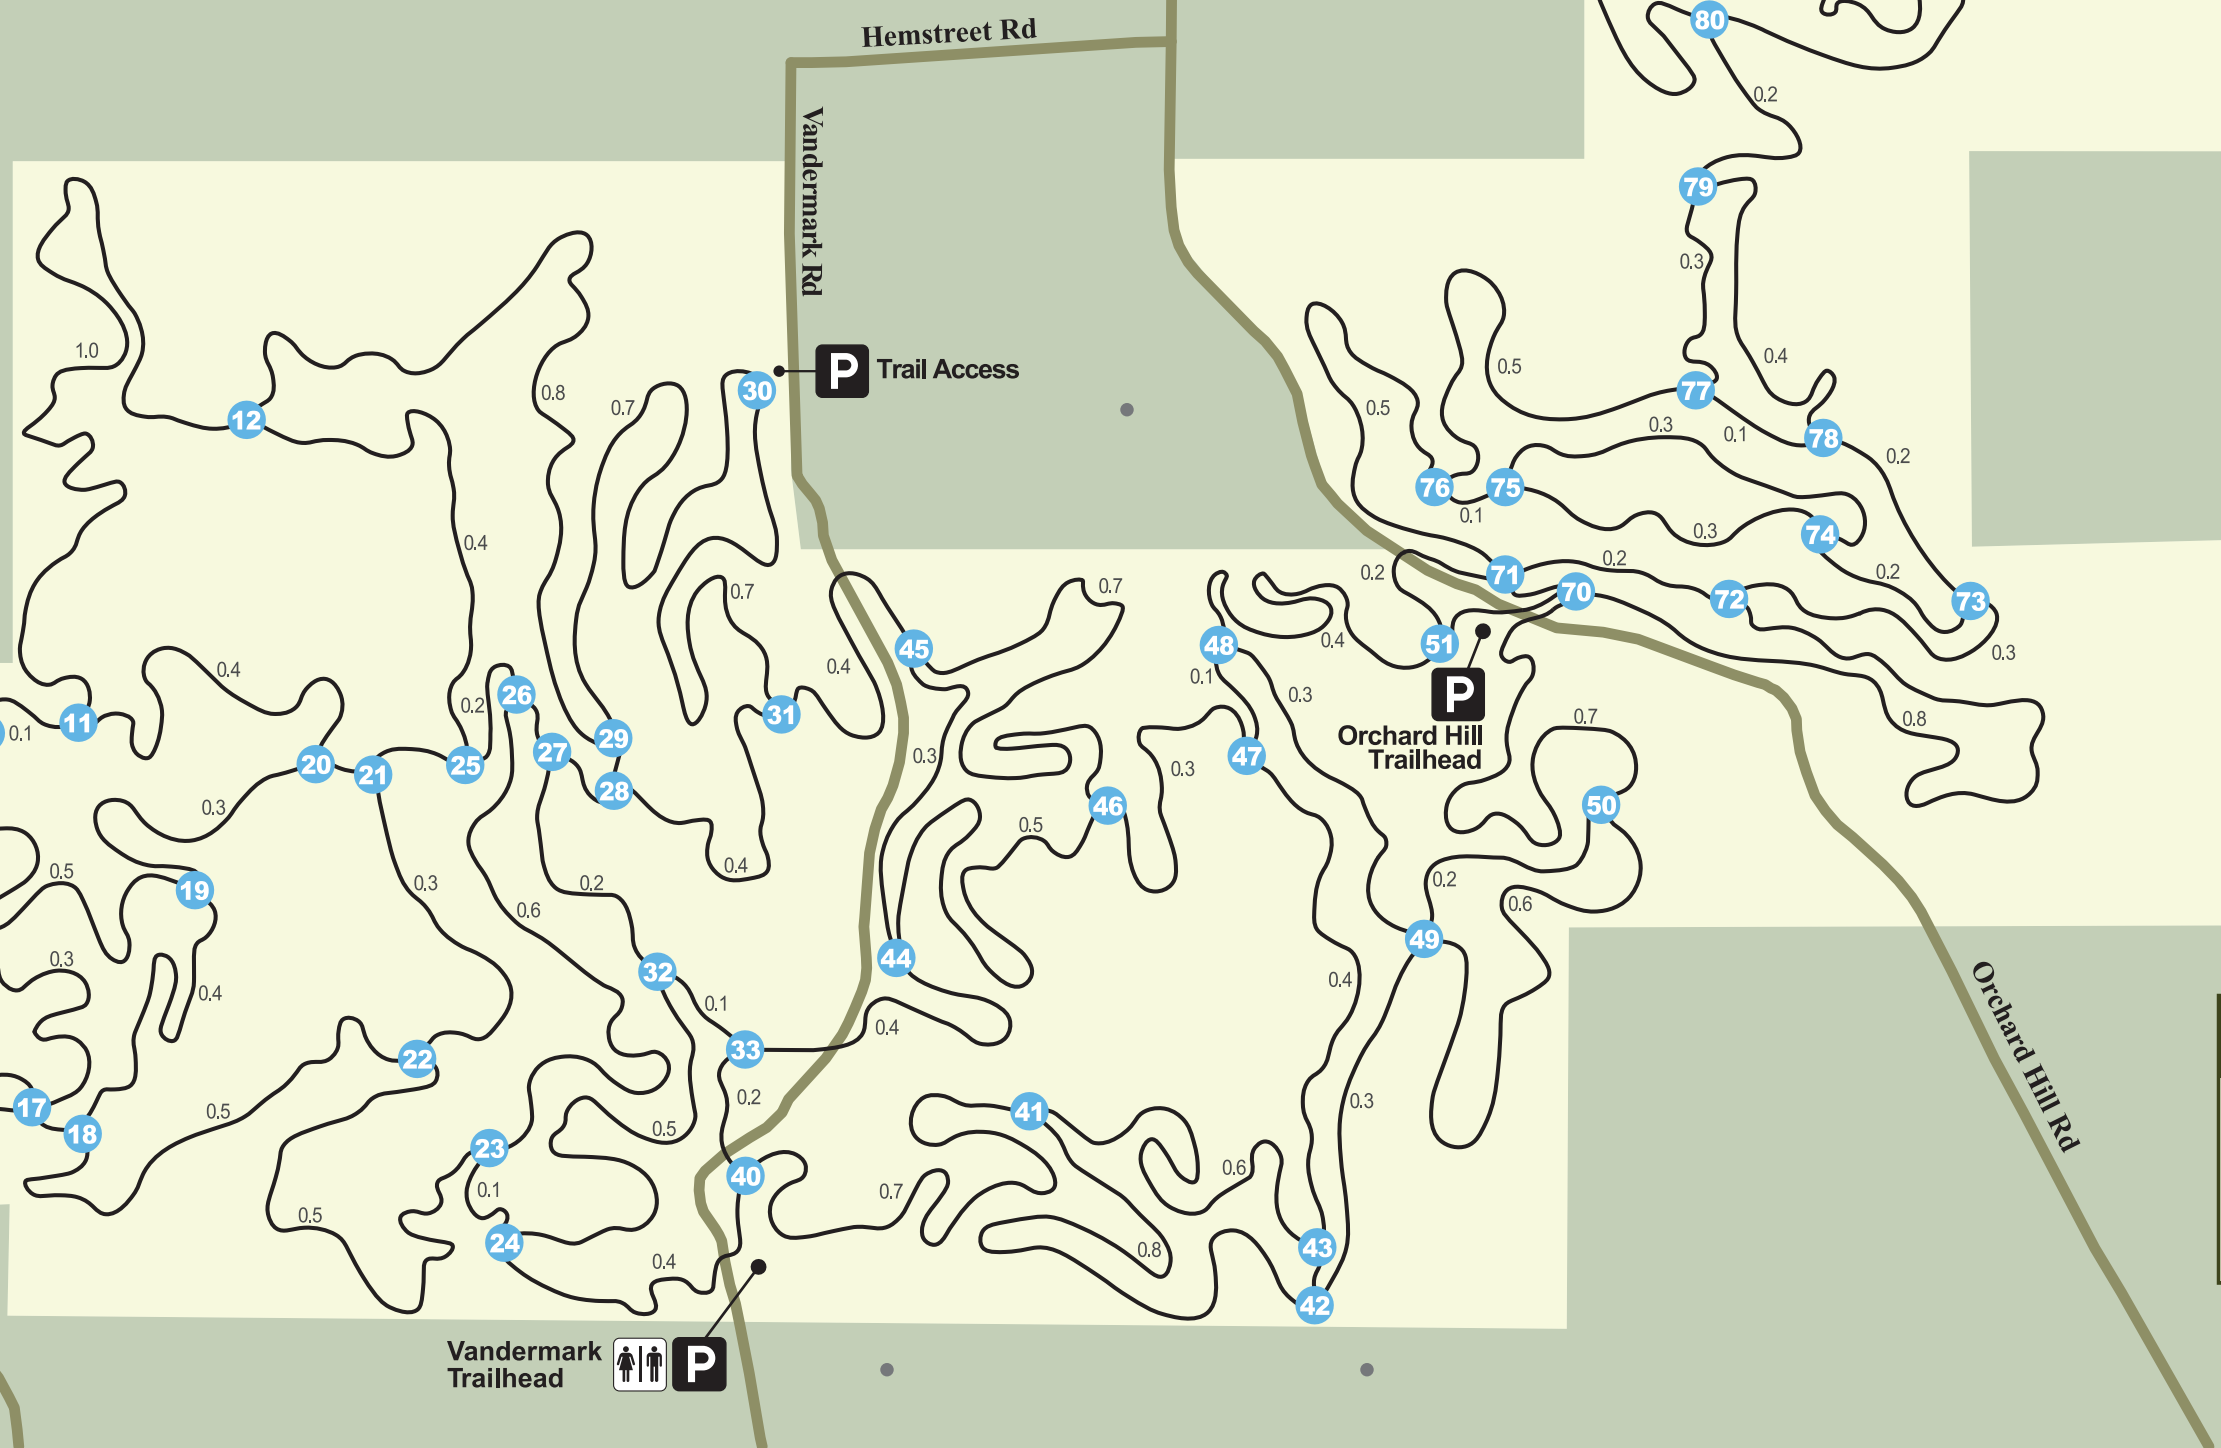

GLACIAL HILLS PATHWAY & NATURAL AREA

www.glacialhillstrails.org

LEGEND

-  GLACIAL HILLS BOUNDARY
 -  PARKING / TRAILHEAD
 -  TOILET / CHANGING ROOM
 -  TRAIL INTERSECTION
- Trail segment distances are to the nearest tenth of a mile.

TRAILS & ROADS

-  Trails
-  Novice Trail
-  Roads

Eckhardt Trailhead
 

Vandermark Trailhead
 

Orchard Hill Trailhead

 Trail Access

Eckhardt Rd

Hemstreet Rd

Vandermark Rd

Orchard Hill Rd