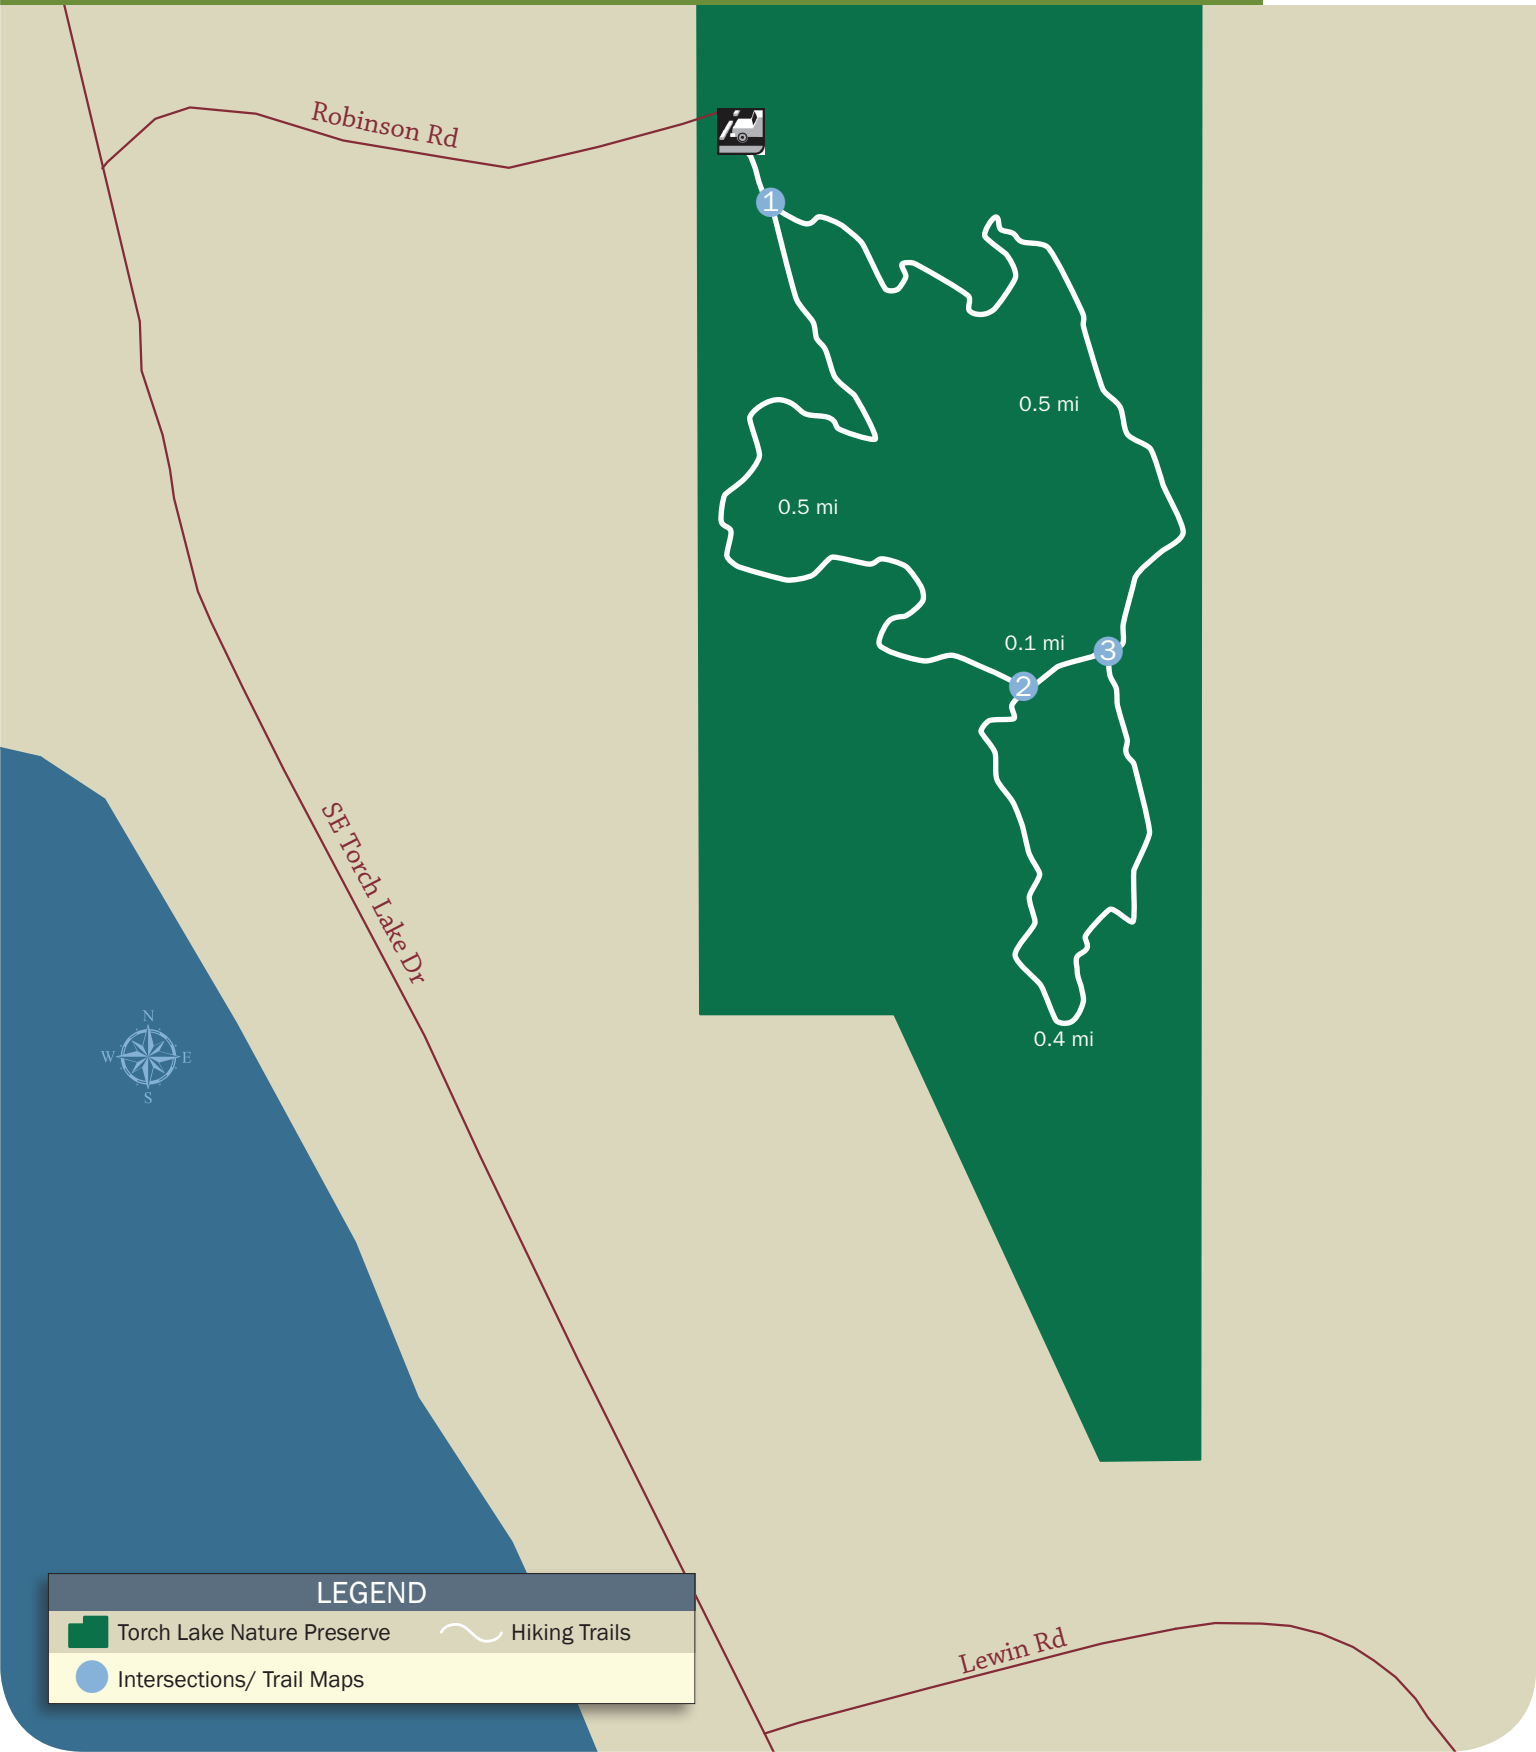

TORCH LAKE NATURE PRESERVE

PROTECTING SIGNIFICANT NATURAL, SCENIC AND FARM LANDS, AND ADVANCING STEWARDSHIP, NOW AND FOR ALL FUTURE GENERATIONS

GTRLC.ORG

LEGEND

-  Torch Lake Nature Preserve
-  Hiking Trails
-  Intersections/ Trail Maps