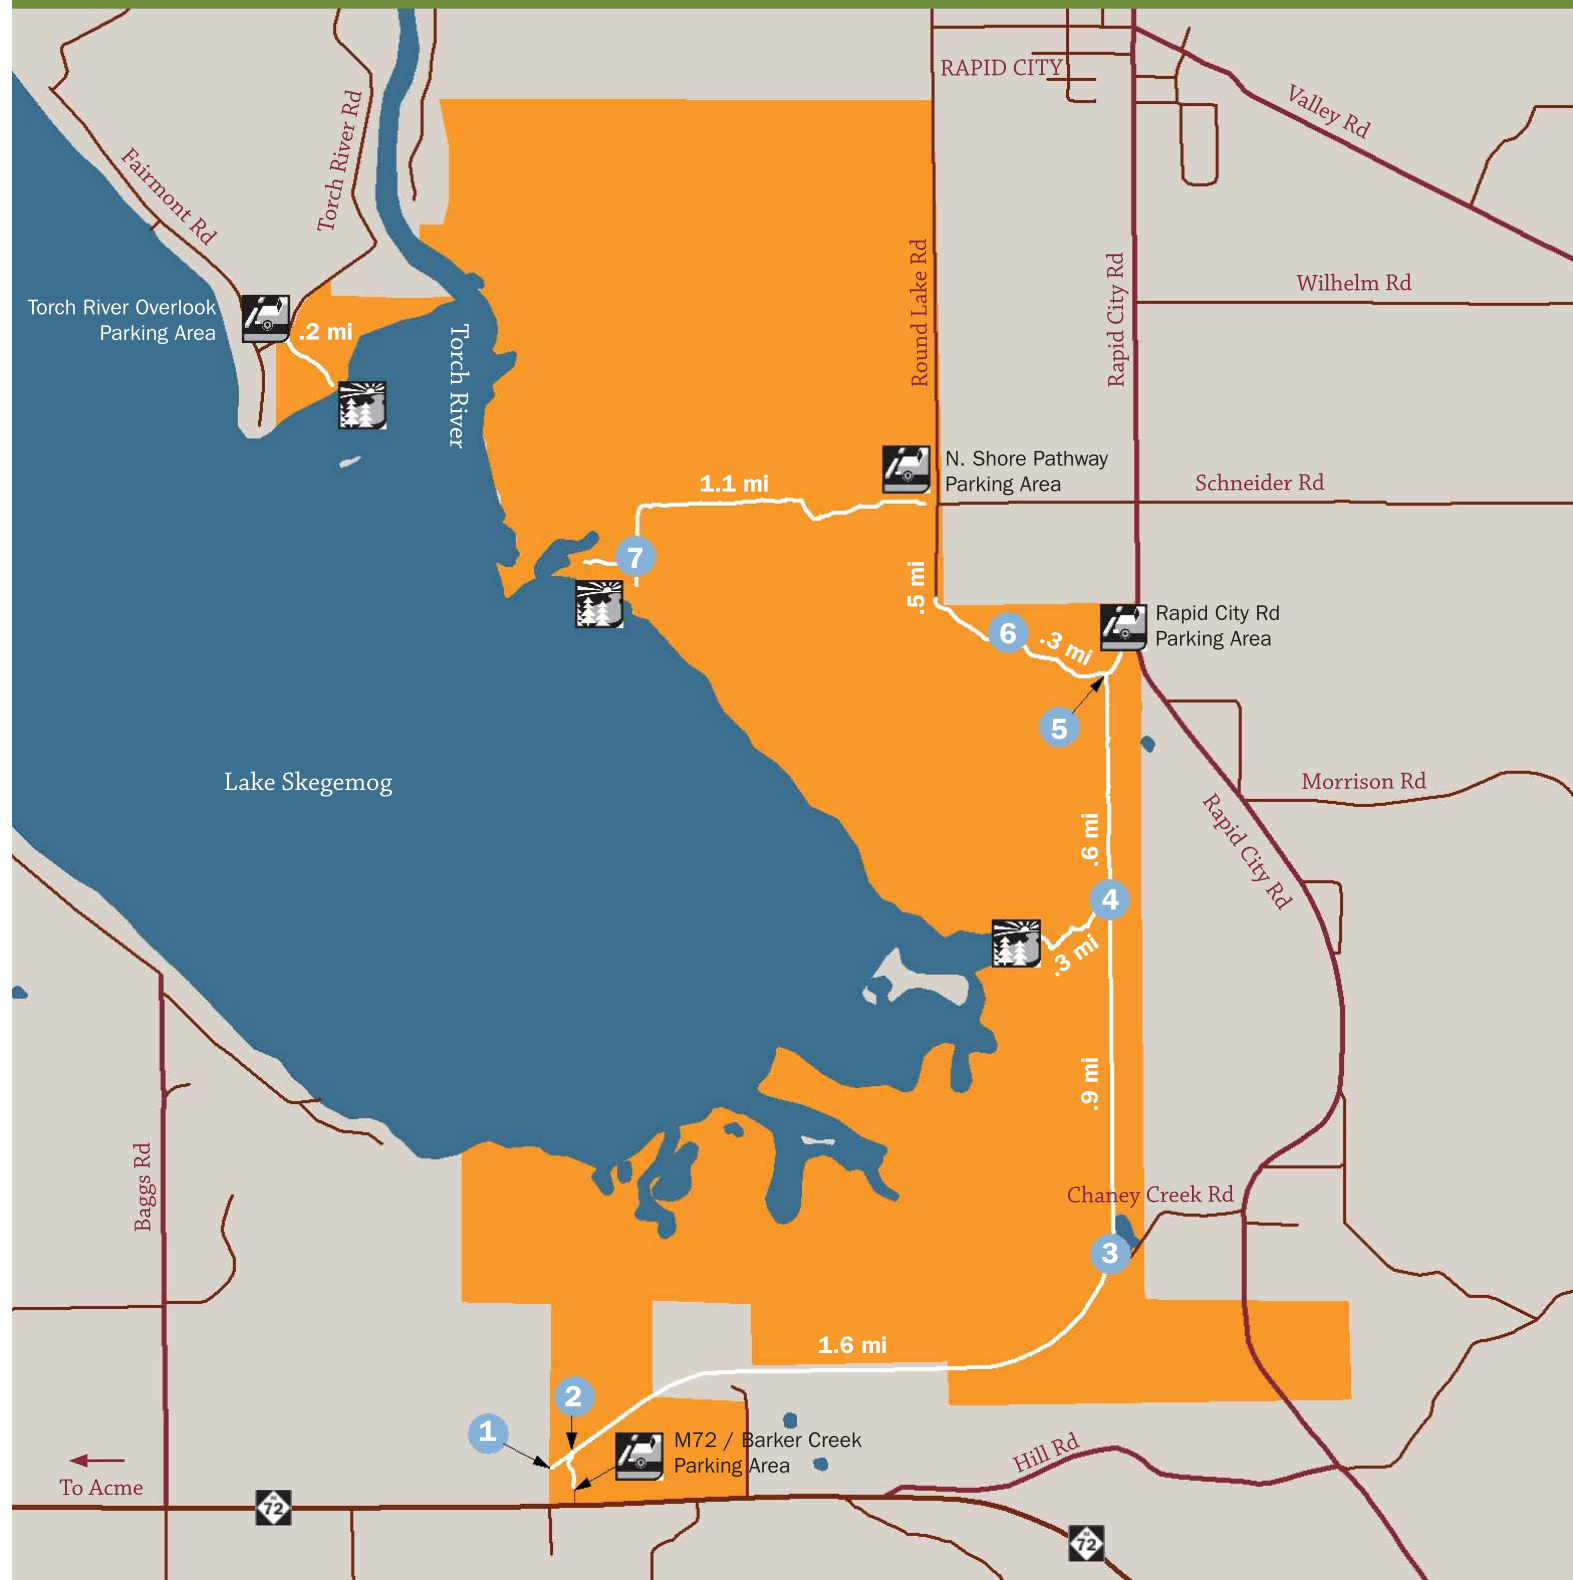

SKEGEMOG LAKE WILDLIFE AREA

Property owned by the State of Michigan and co-managed by the State of Michigan and Grand Traverse Regional Land Conservancy

LEGEND

- Trail
- Property Extent
- Parking Area
- Scenic Vistas
- Trail Map