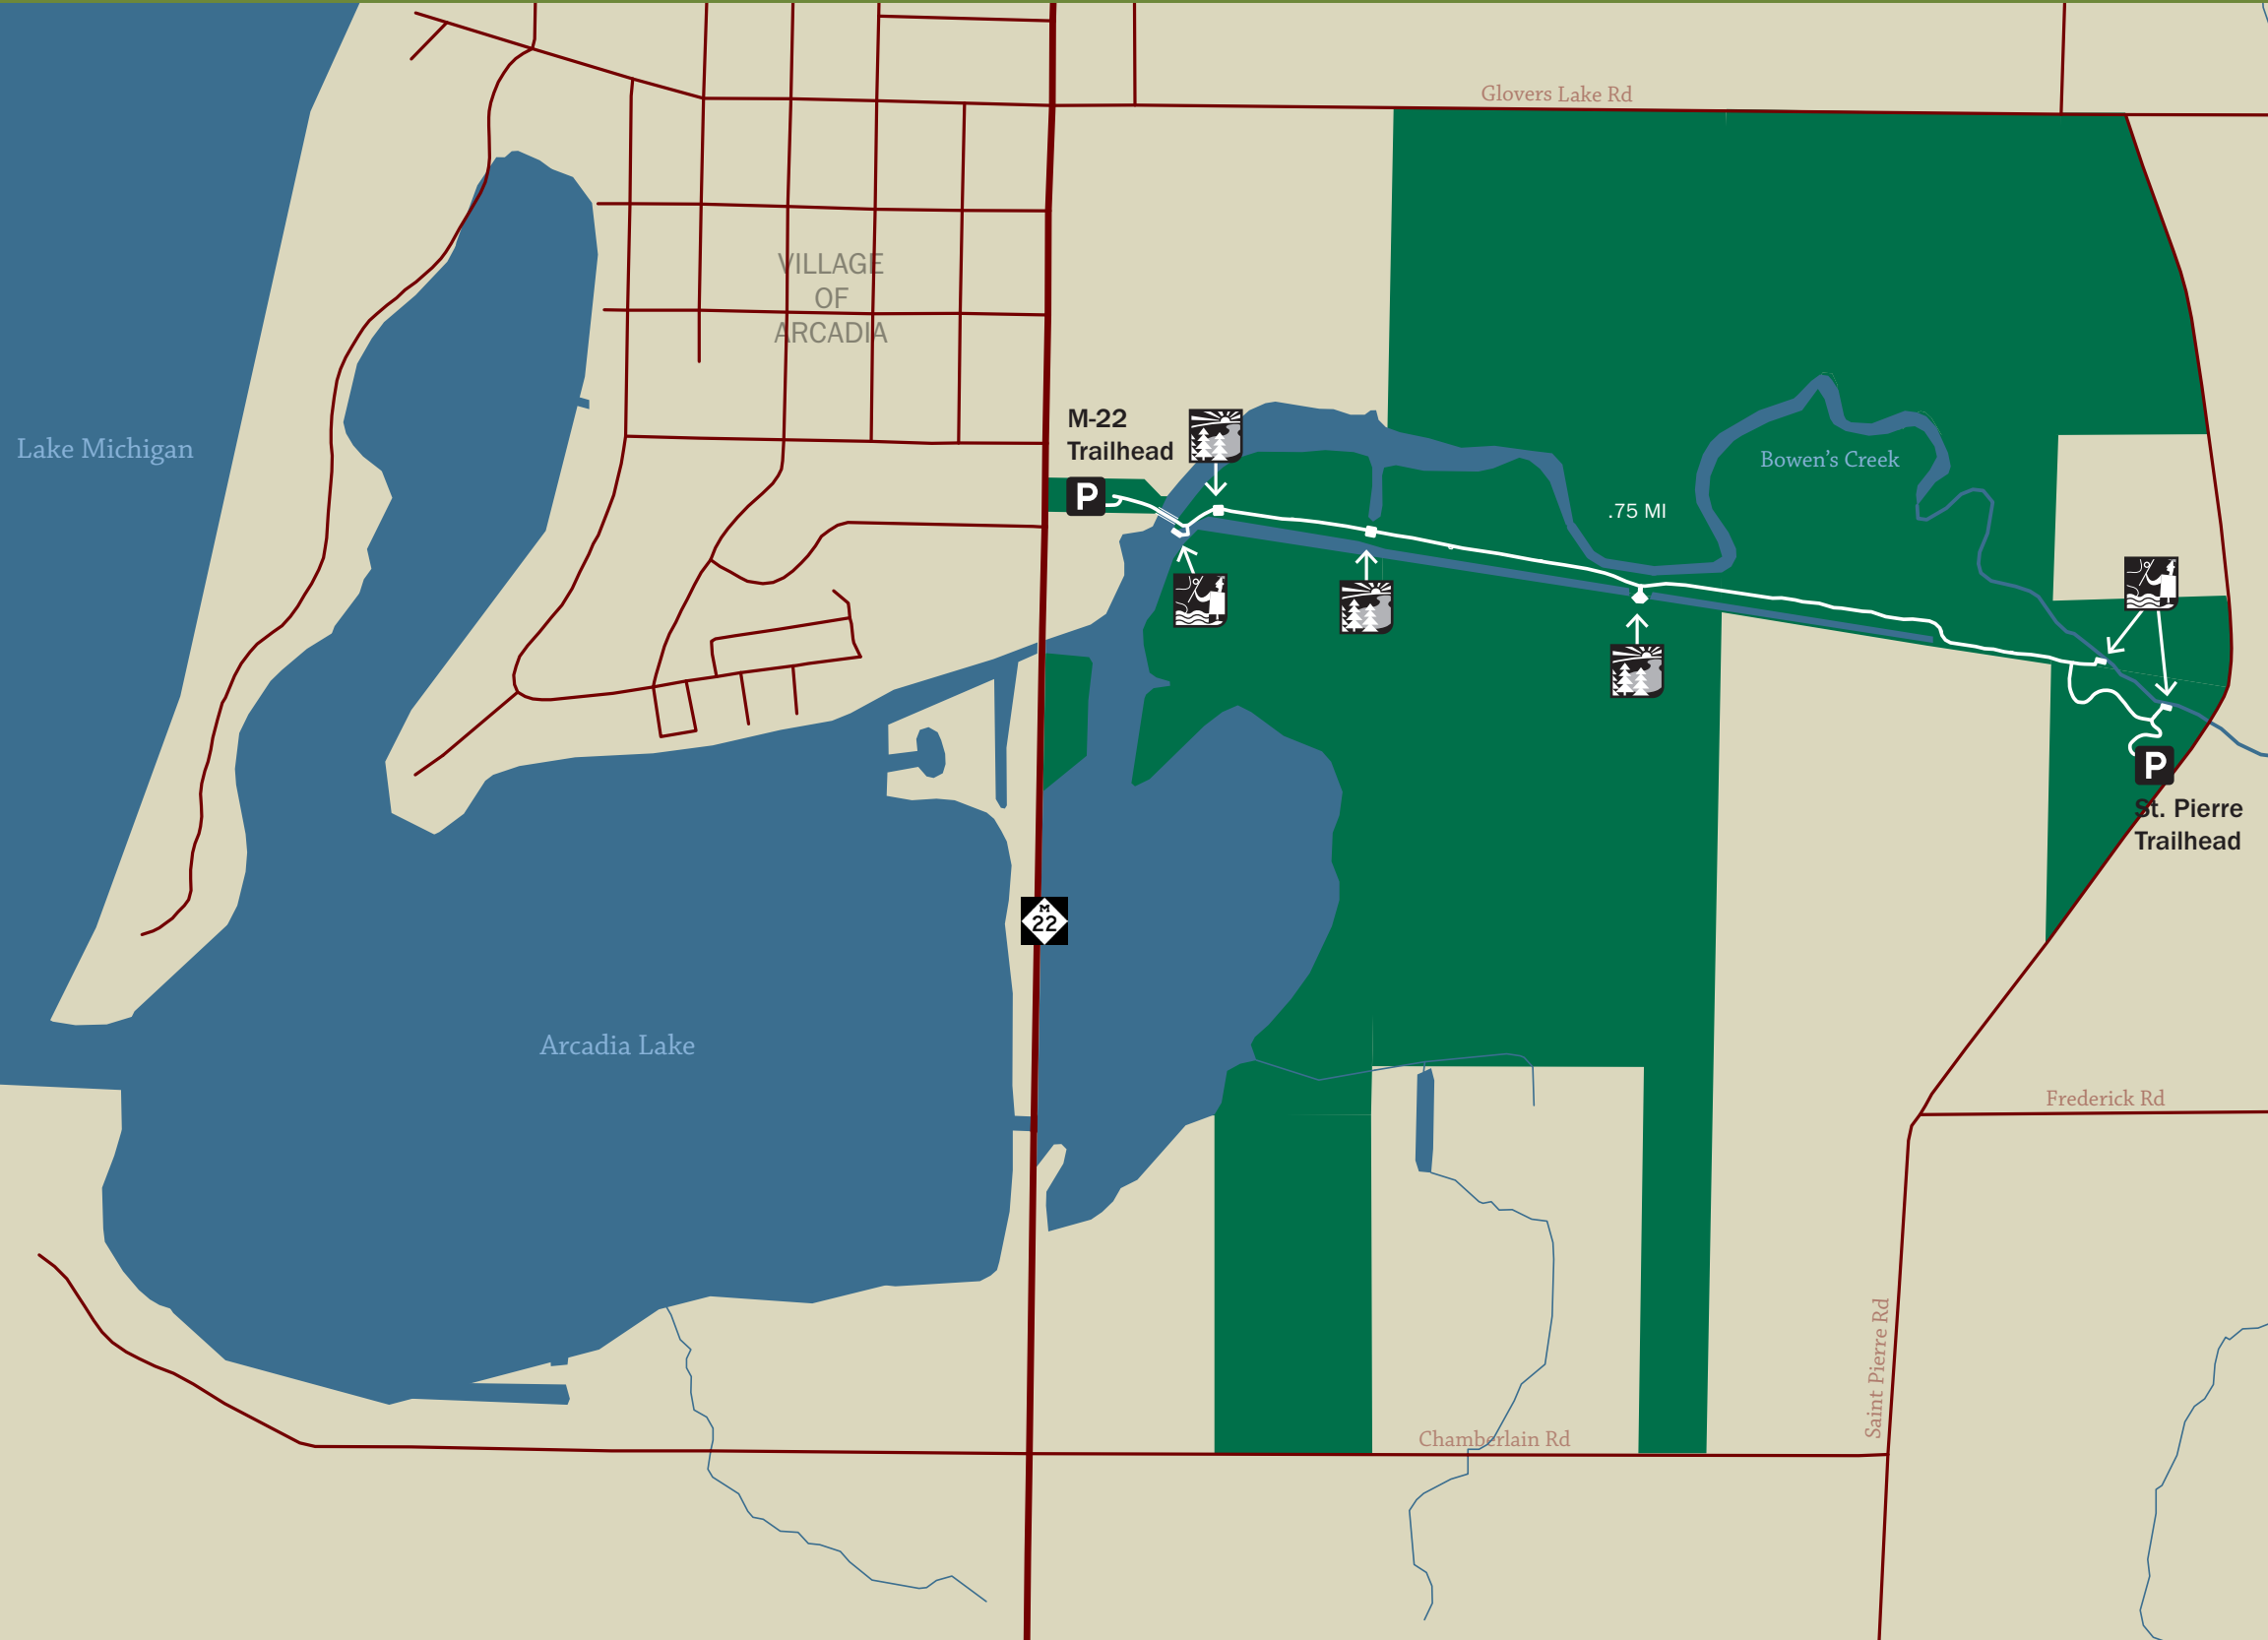

ARCADIA MARSH NATURE PRESERVE

LEGEND

 Universally Accessible Trail (.75 mi)

 Nature Preserve

 Fishing Platform

 Viewing Deck

 Trailhead/Parking