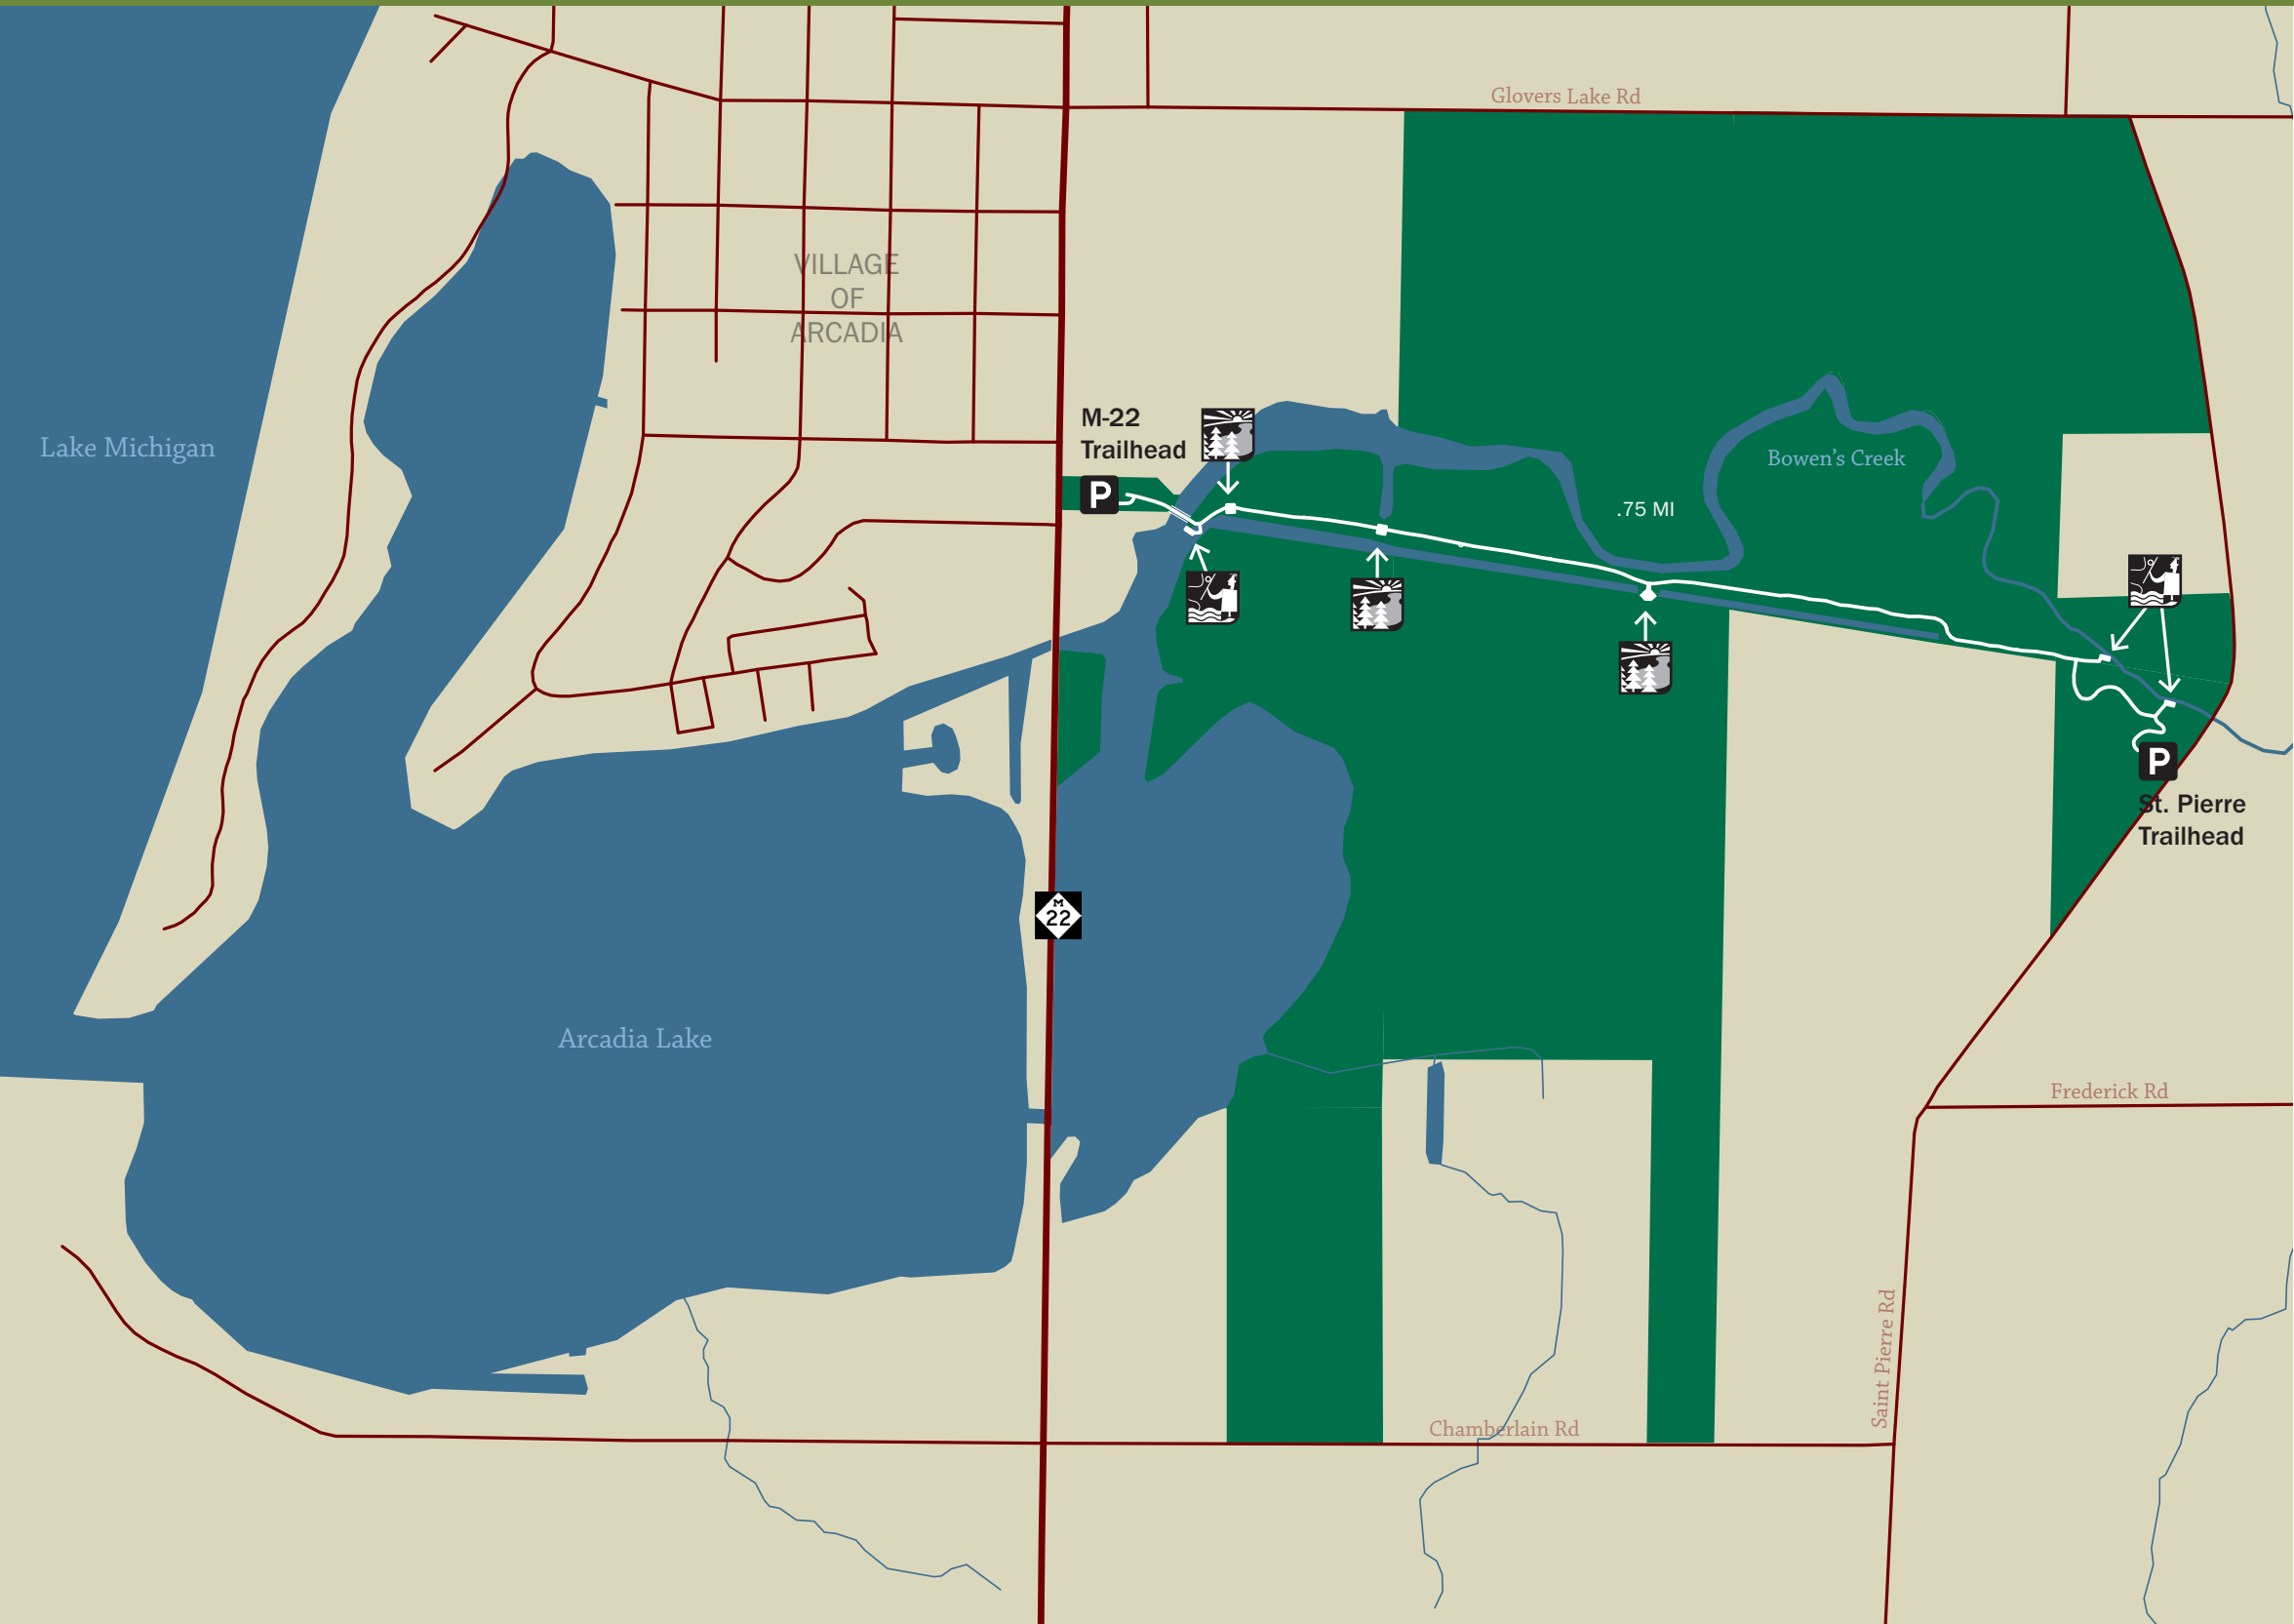

ARCADIA MARSH NATURE PRESERVE

LEGEND

 Universally Accessible Trail (.75 mi)

 Nature Preserve

 Fishing Platform

 Viewing Deck

 Trailhead/Parking