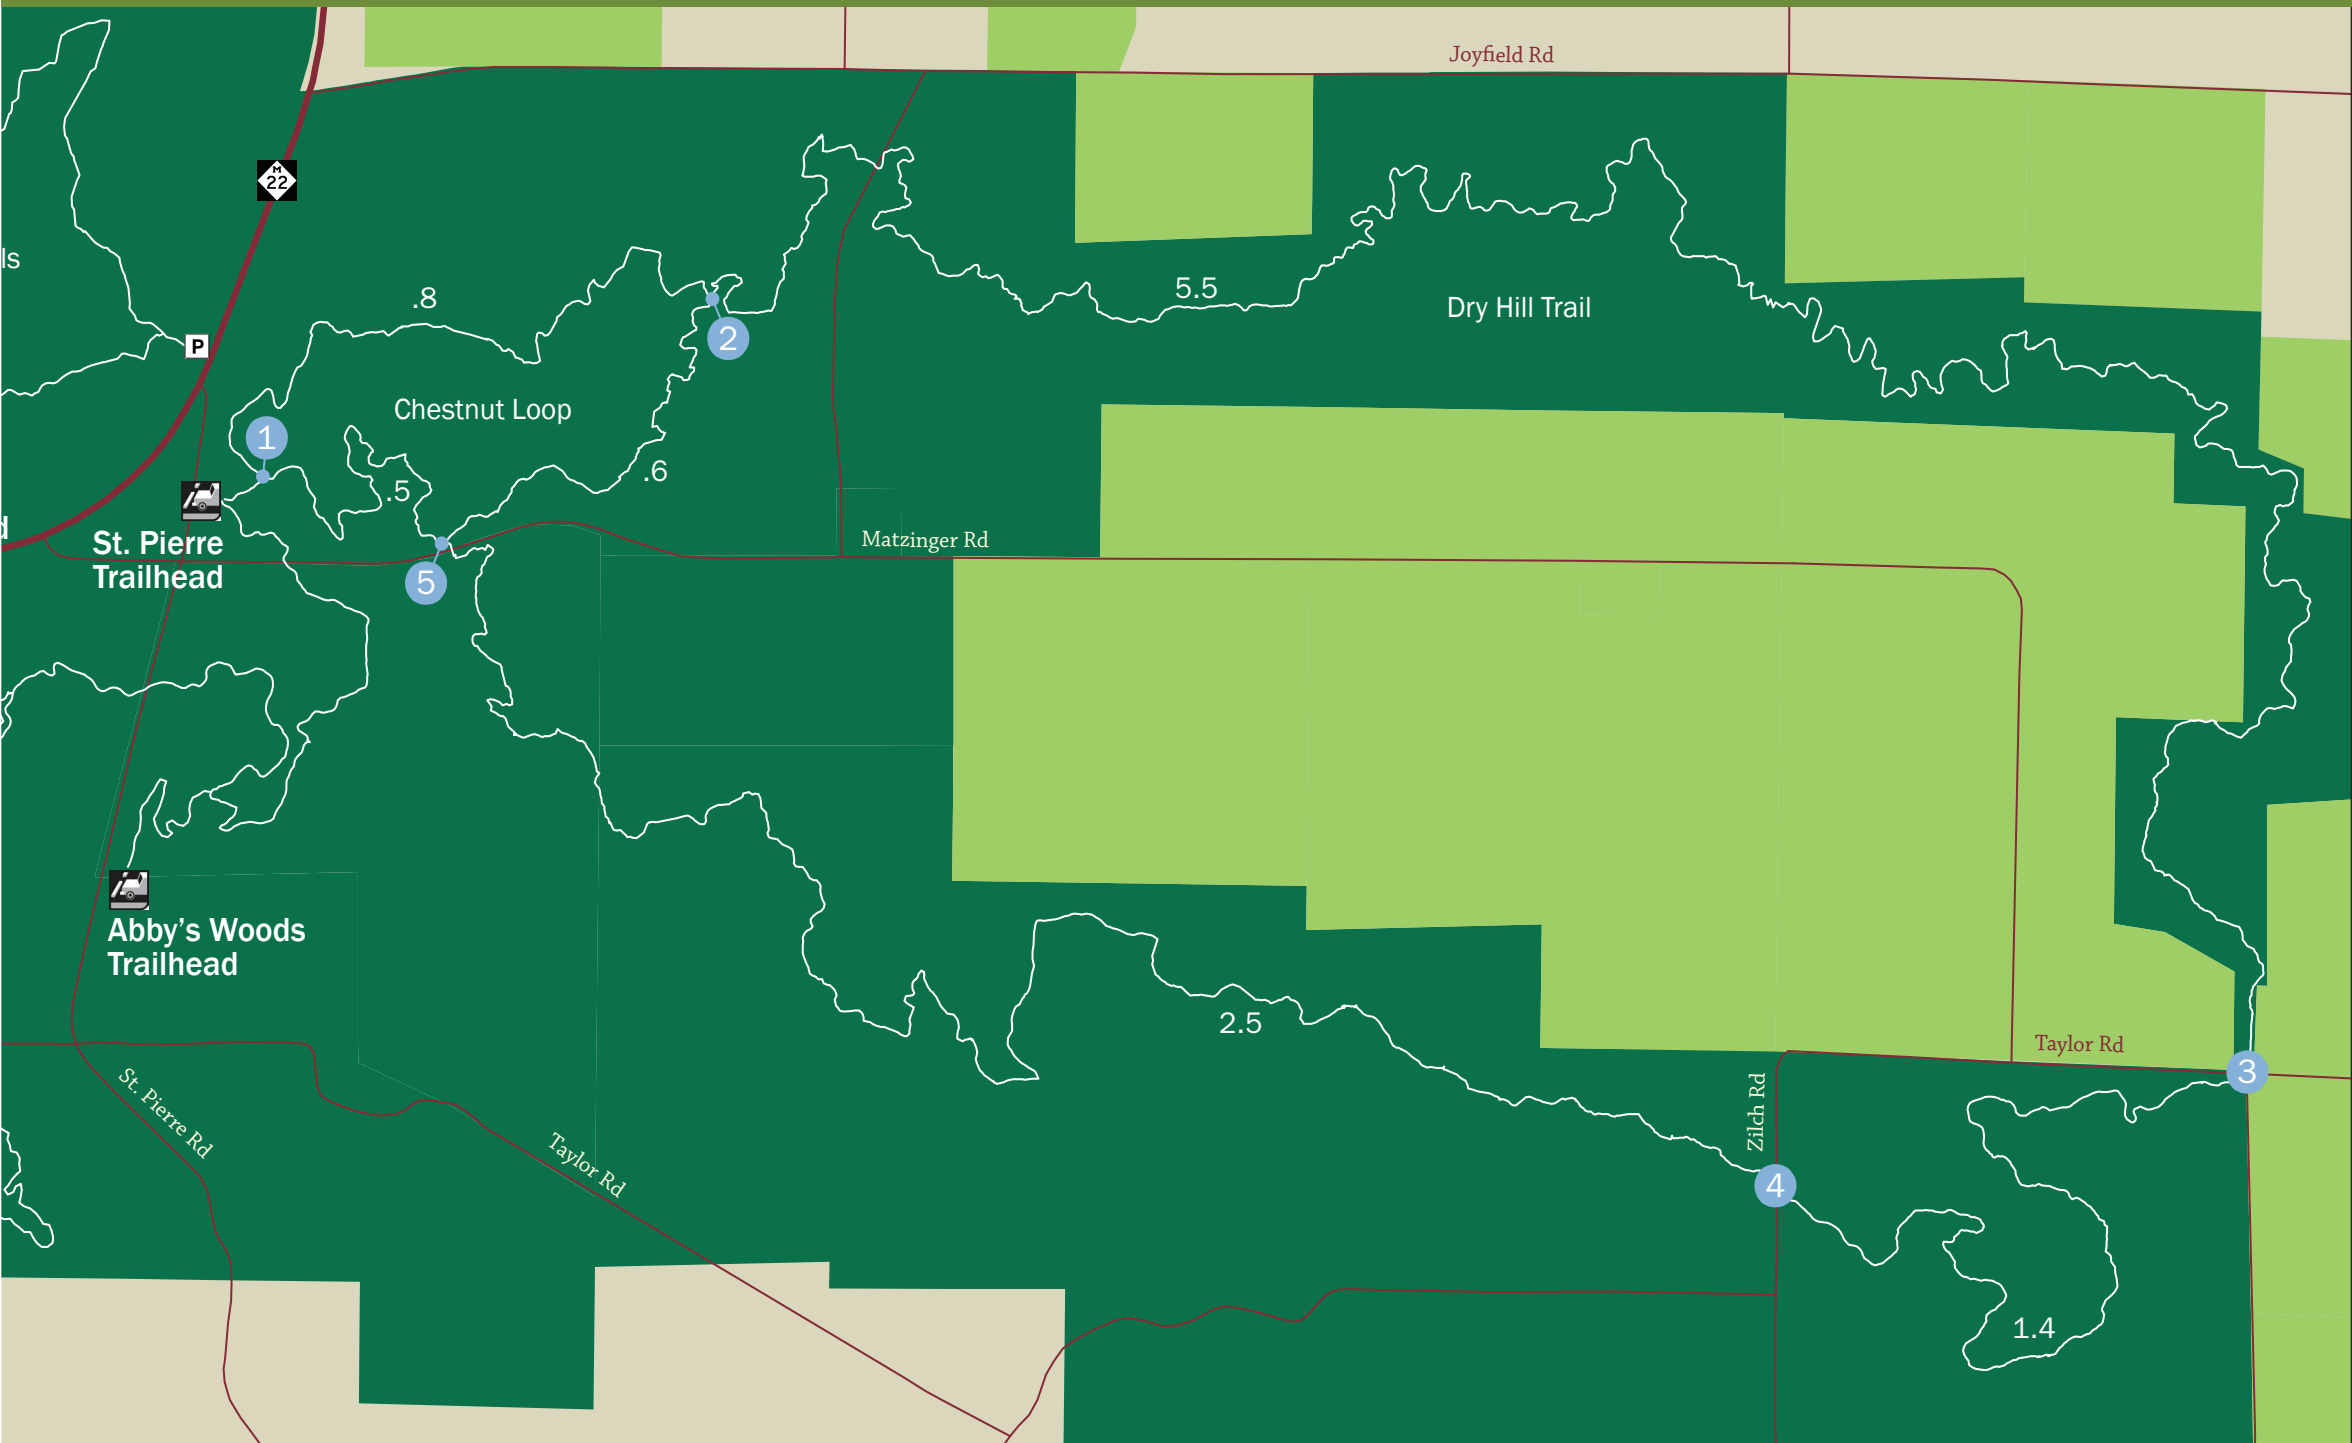

ARCADIA DUNES: THE C.S. MOTT NATURE PRESERVE

Dry Hill Trail

Protecting Significant Natural, Scenic, and Farm Lands — and Advancing Stewardship — Now and for Future Generations

www.gtrlc.org

LEGEND

Trails (distances in miles)

Parking

Scenic Overlook

GTRLC Nature Preserves

Roadside Parking

Intersections/Trail Map

Protected Land: Privately Owned