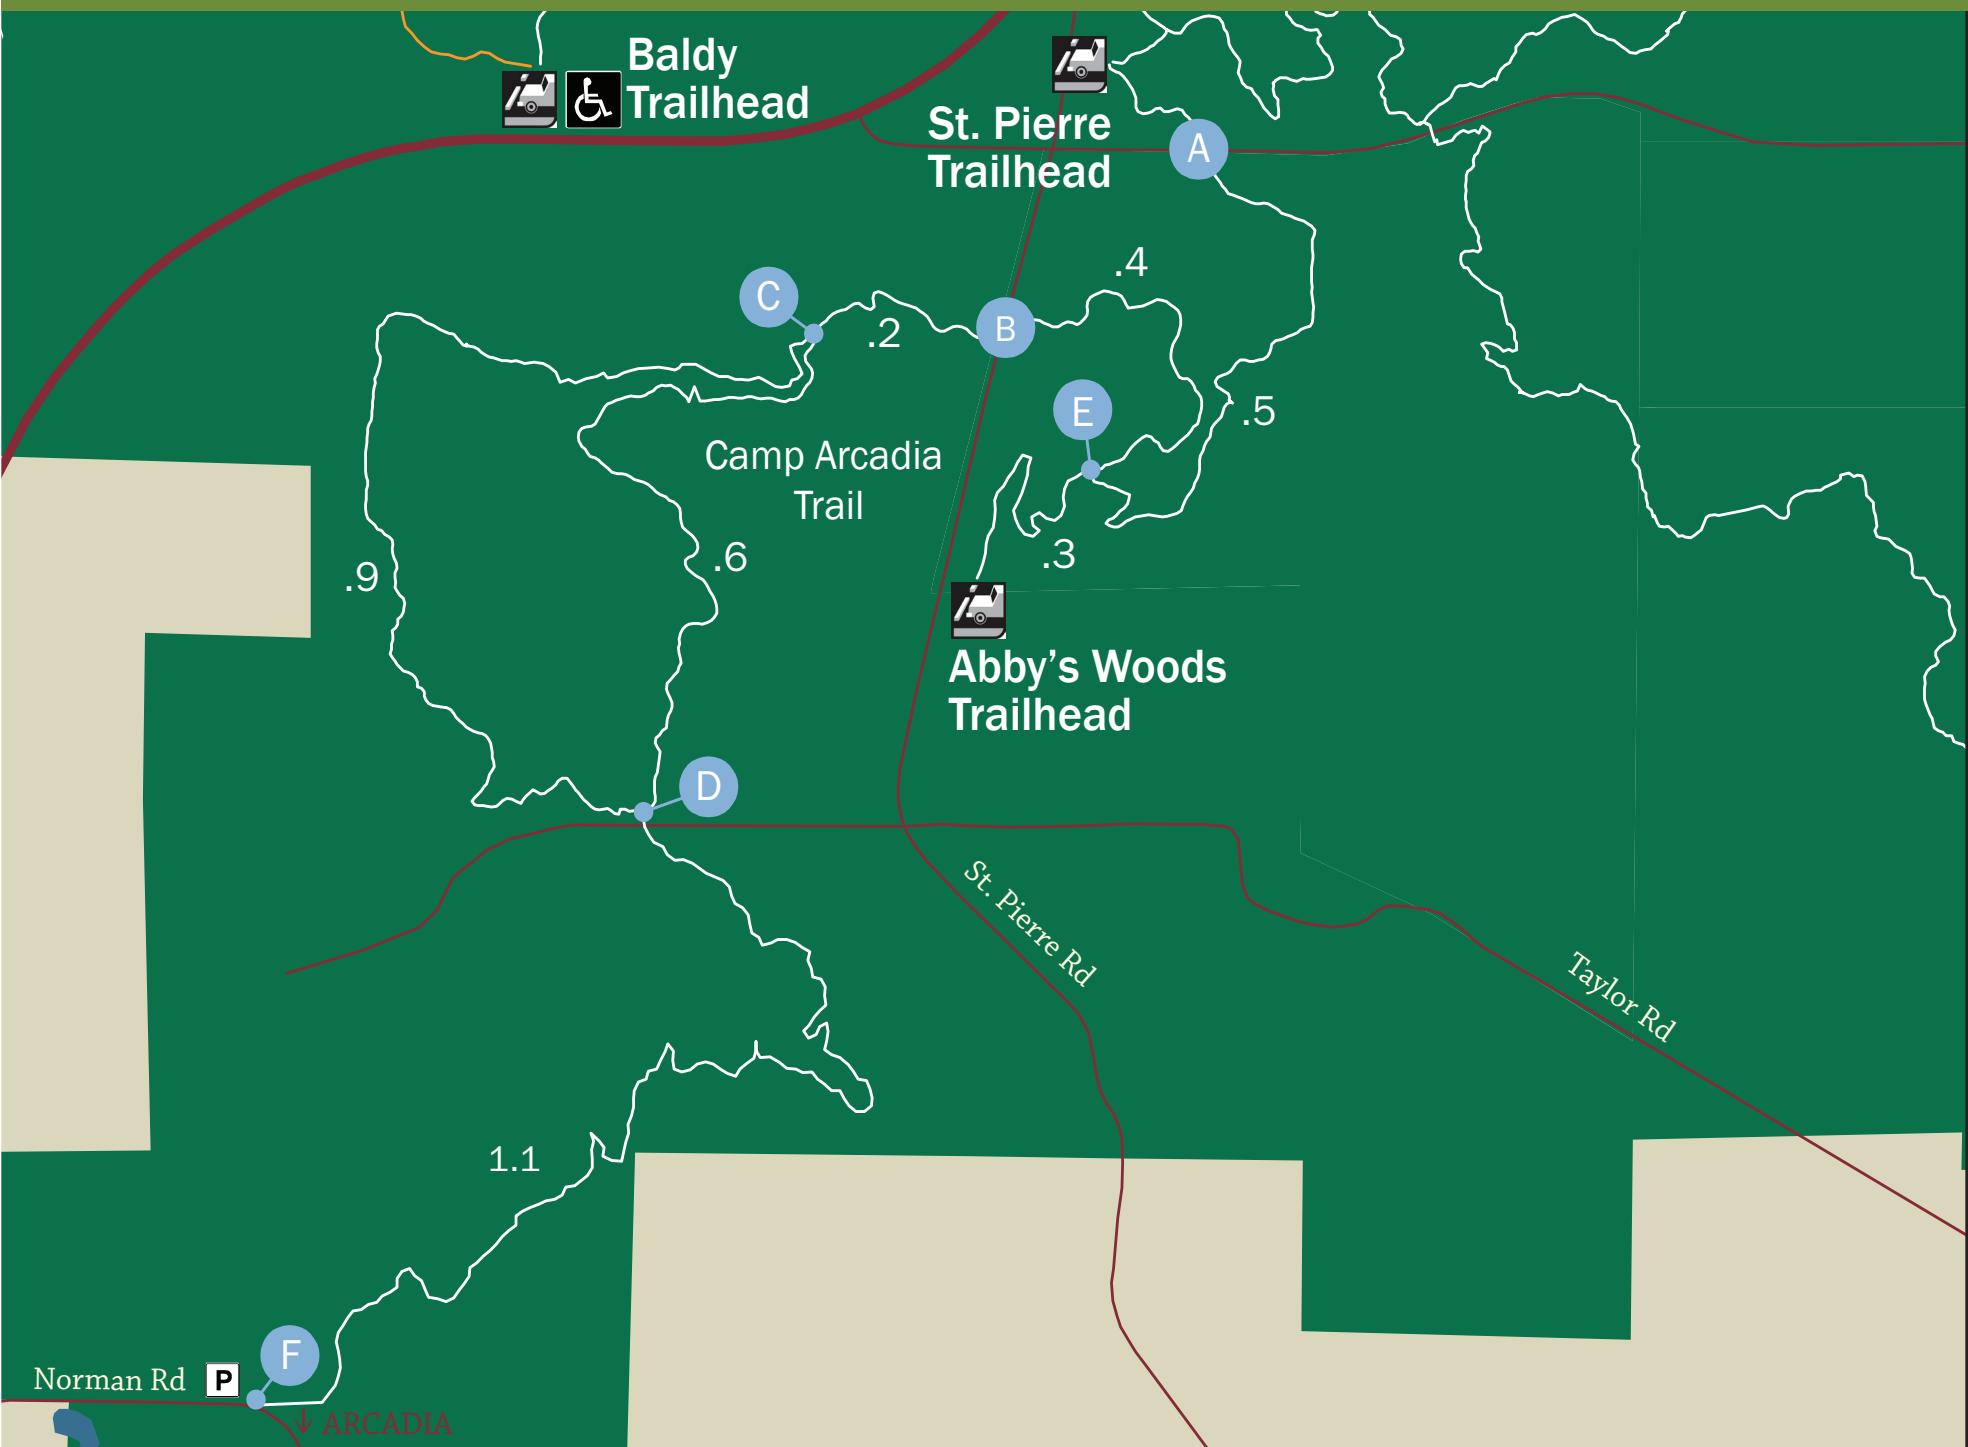

ARCADIA DUNES: THE C.S. MOTT NATURE PRESERVE

Camp Arcadia Trail

Protecting Significant Natural, Scenic, and Farm Lands — and Advancing Stewardship — Now and for Future Generations

www.gtrlc.org

LEGEND

Trails (distances in miles)

Universally Accessible Trails

Parking

GTRLC Nature Preserves

Intersections/Trail Map

Roadside Parking