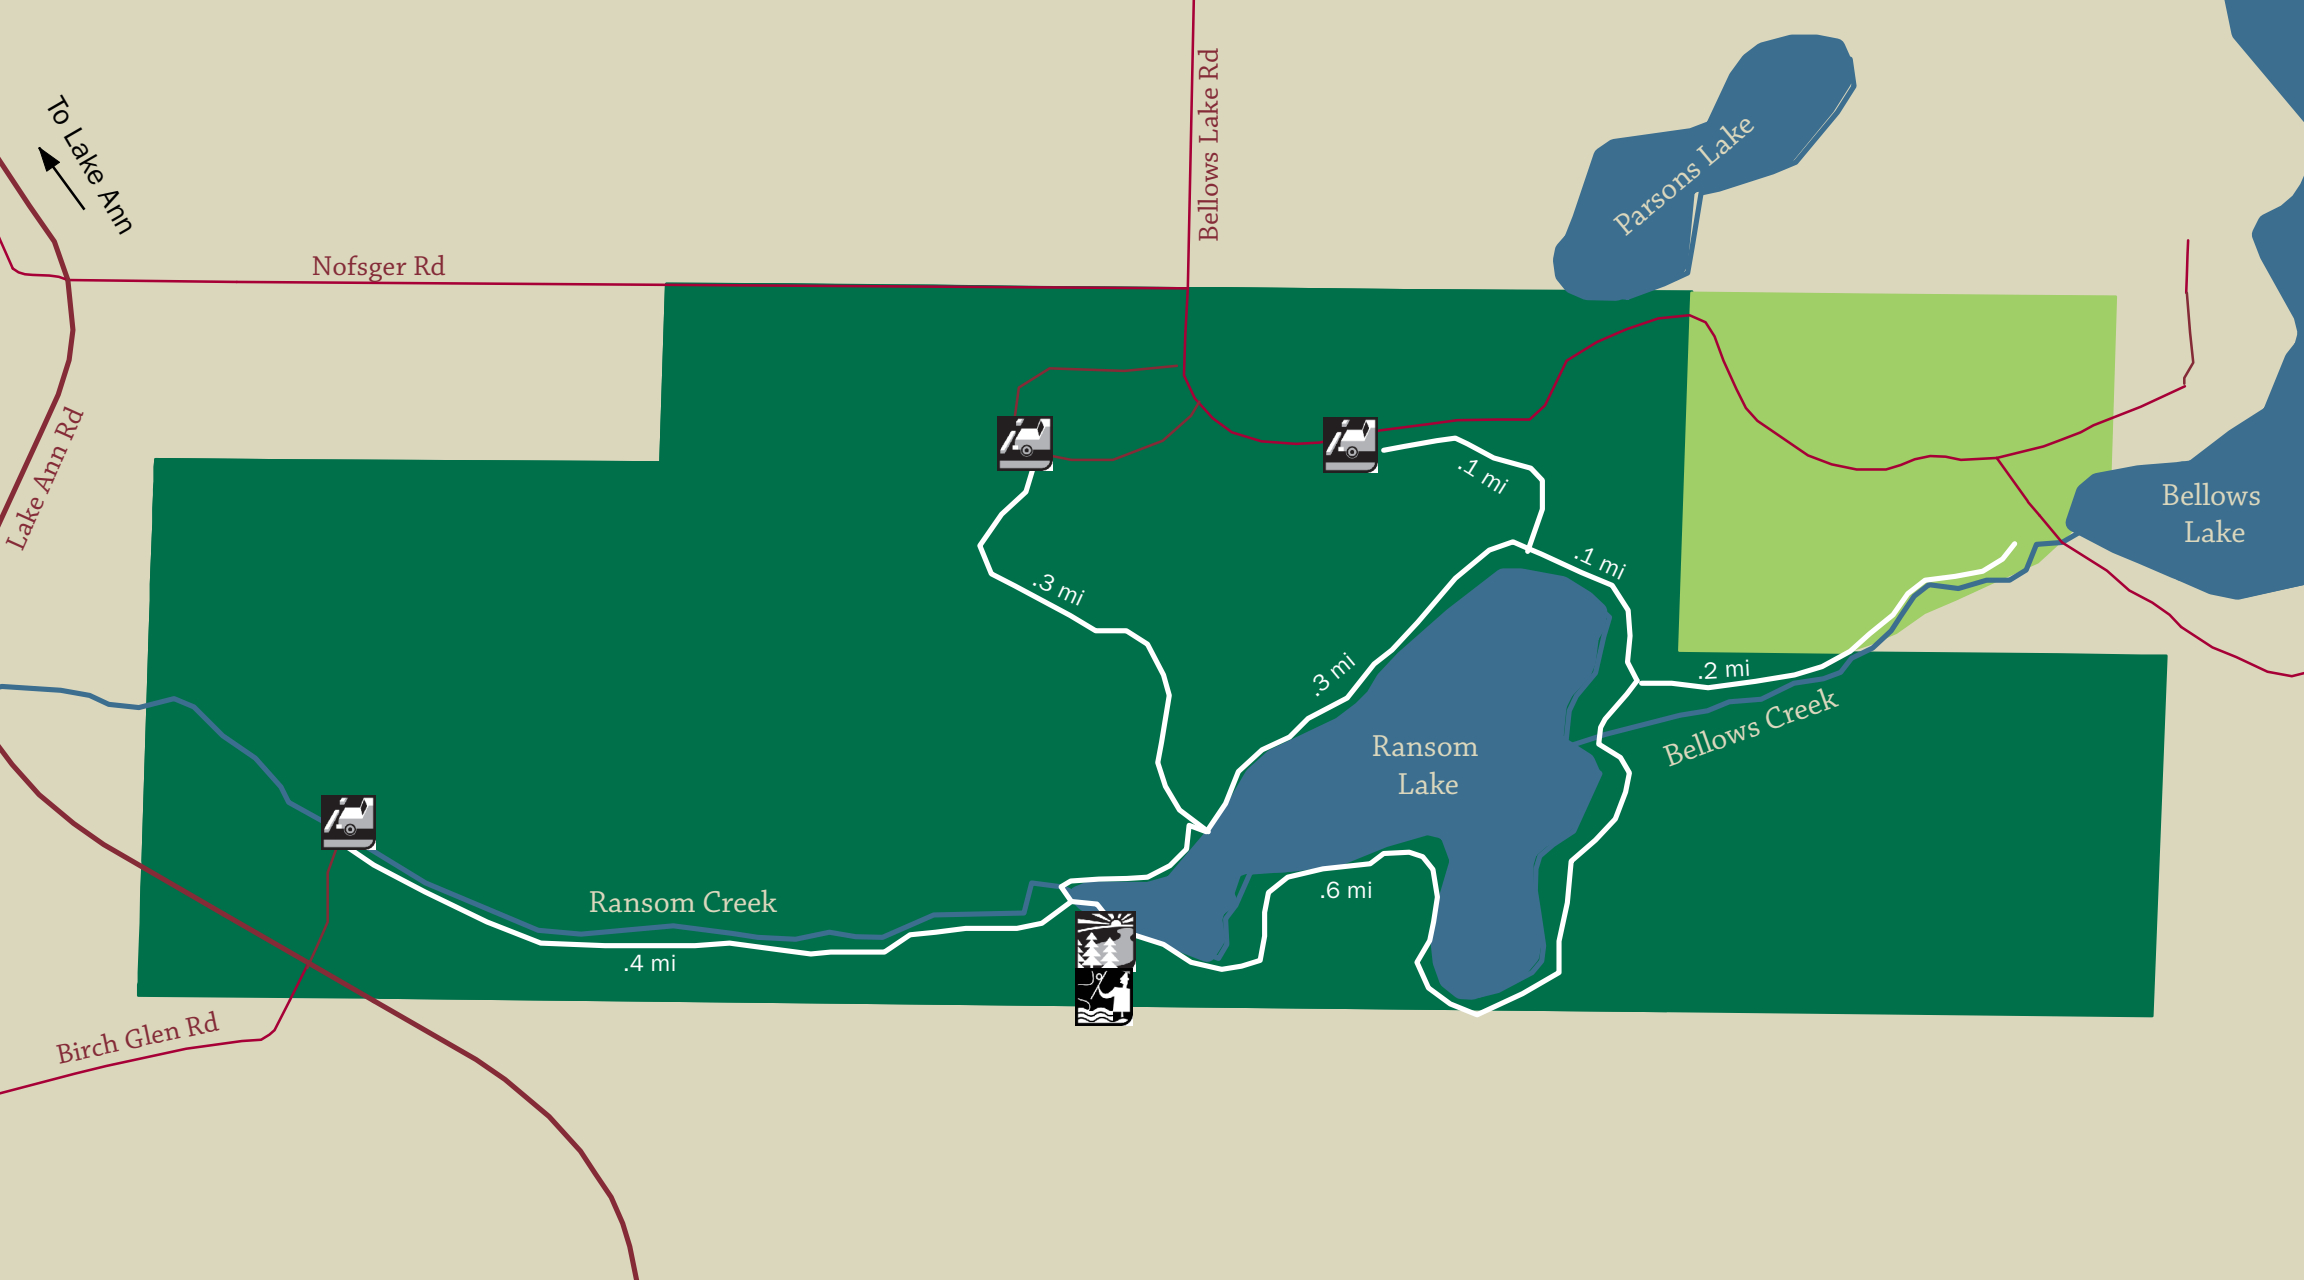

RANSOM LAKE NATURAL AREA

Protecting significant natural, scenic and farm lands, and advancing stewardship, now and for future generations

GTRLC.ORG

LEGEND

-  Trail
-  Natural Area
-  Eastern Michigan University (Private Property)