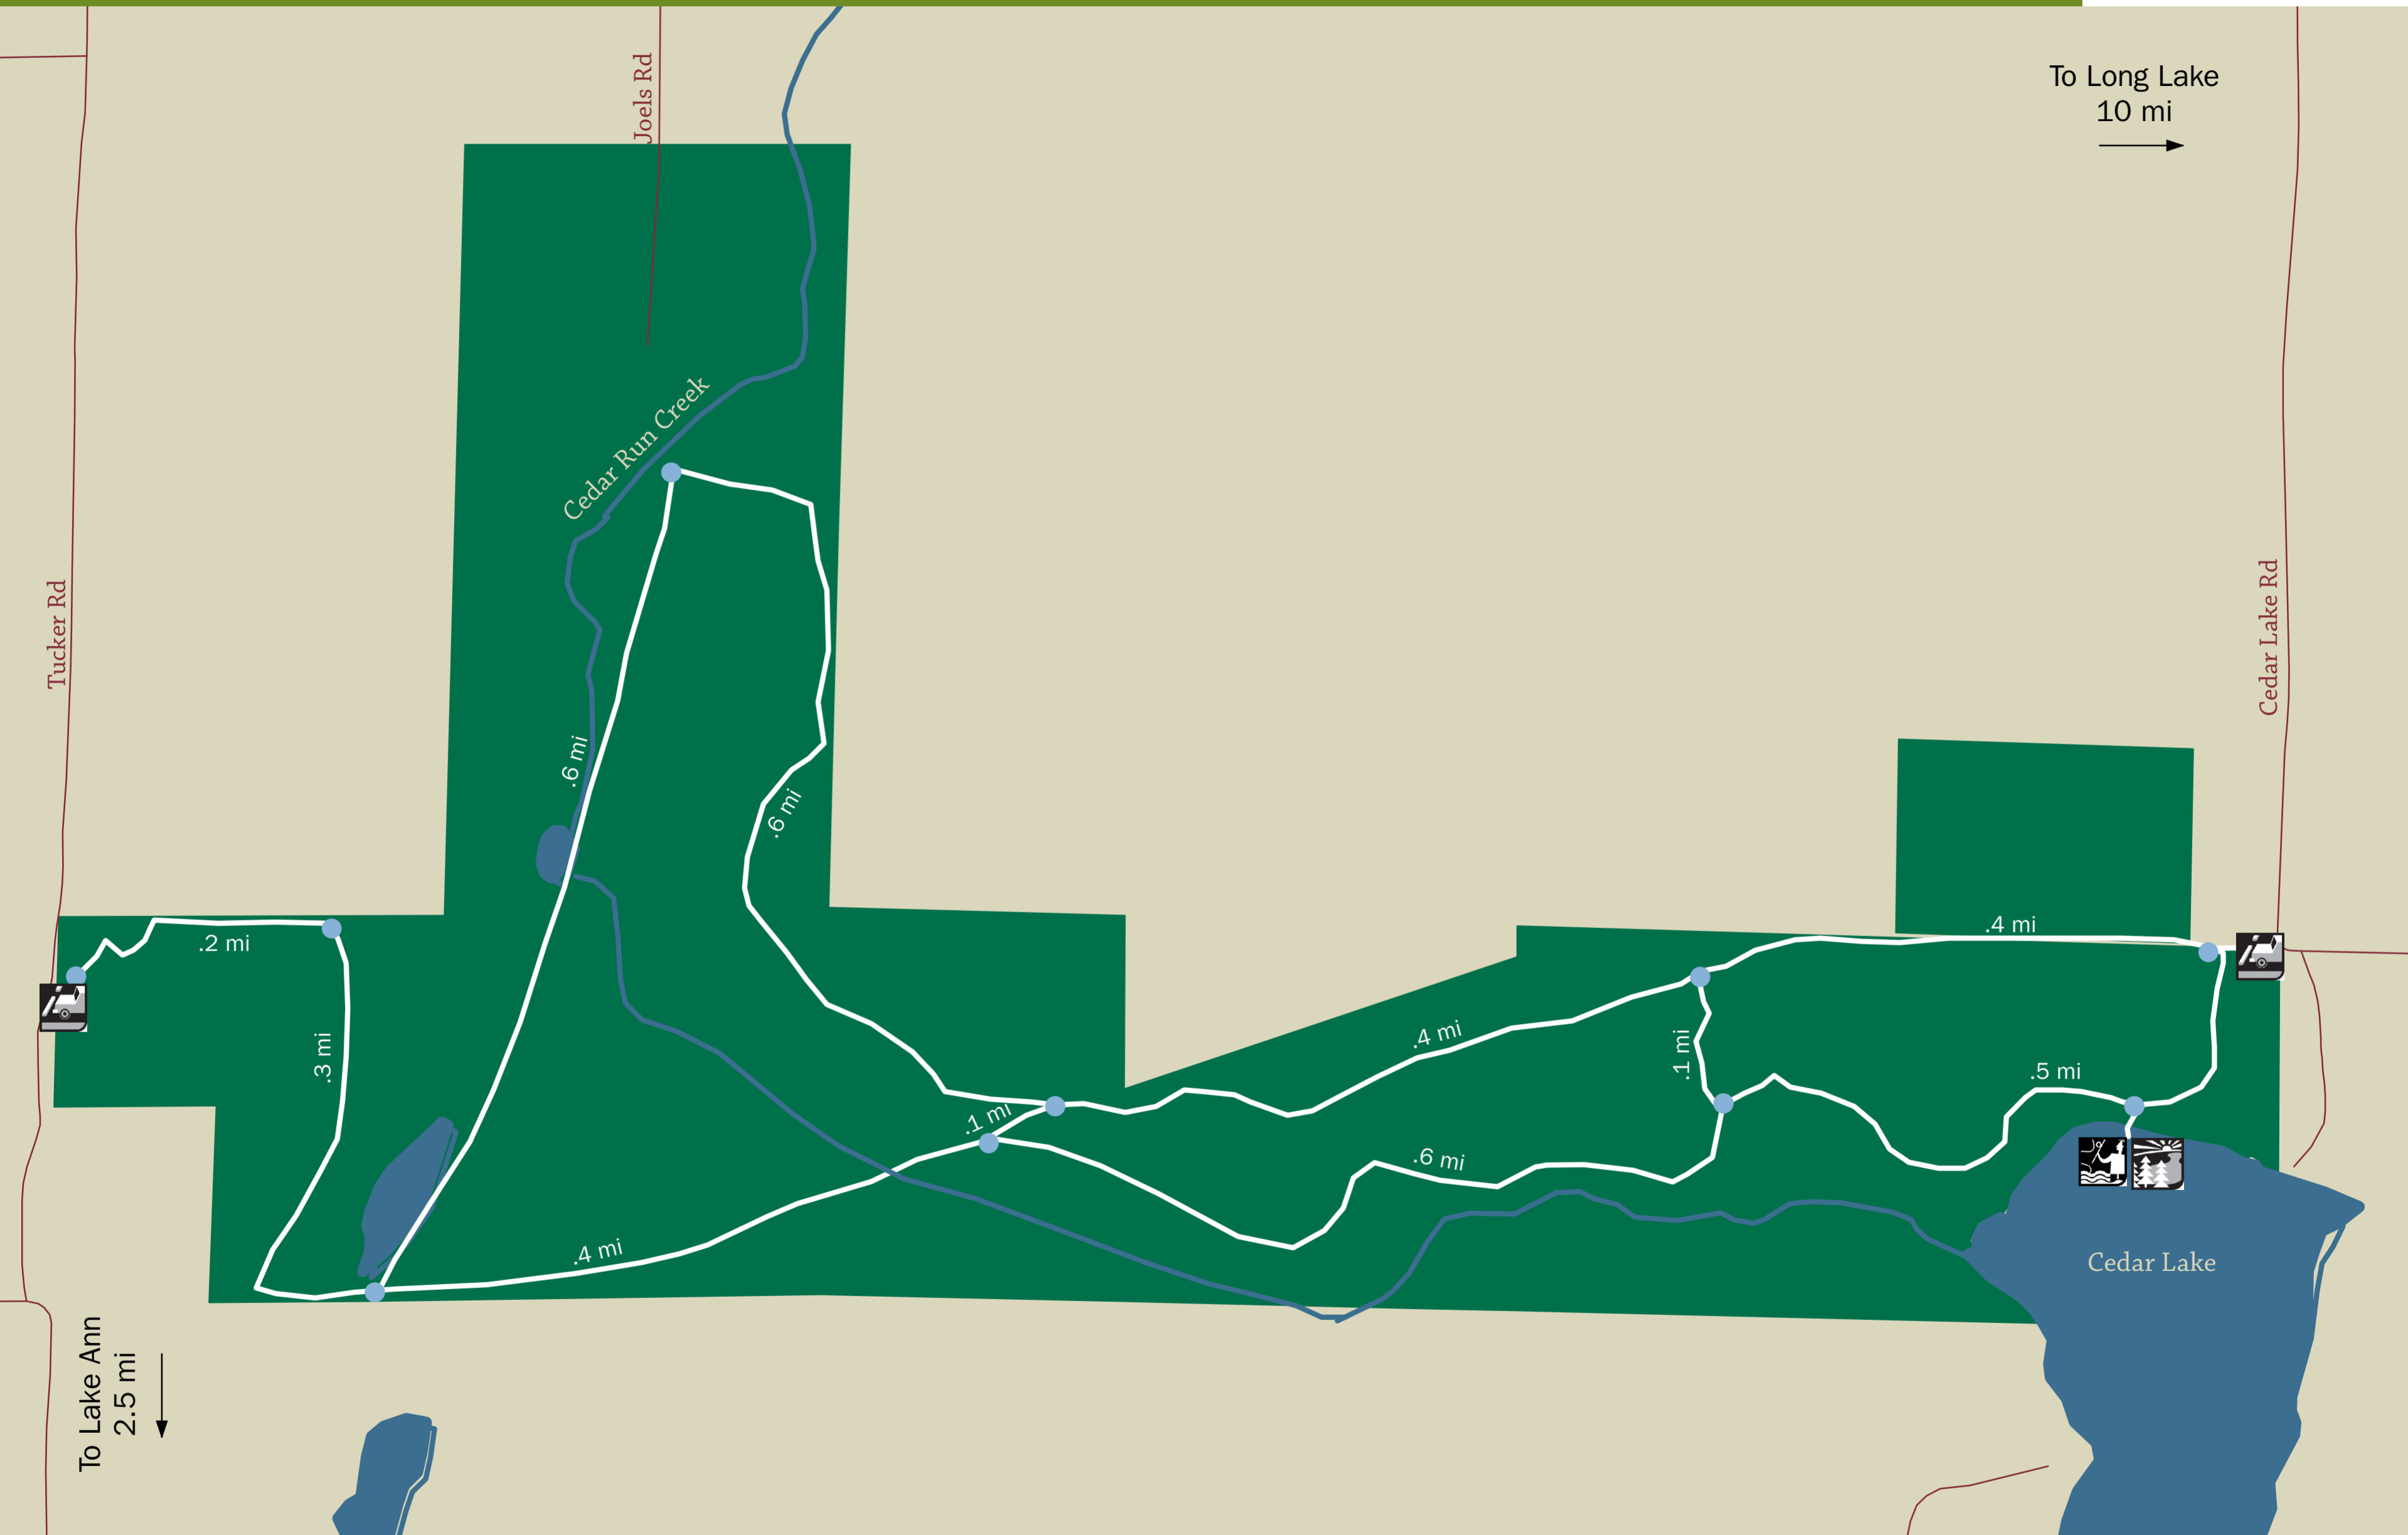

CEDAR RUN CREEK NATURAL AREA

Protecting significant natural, scenic and farm lands, and advancing stewardship, now and for all future generations

GTRLC.ORG

LEGEND

-  Trail
-  Trail Maps
-  Natural Area
-  Scenic View
-  Fishing
-  Parking