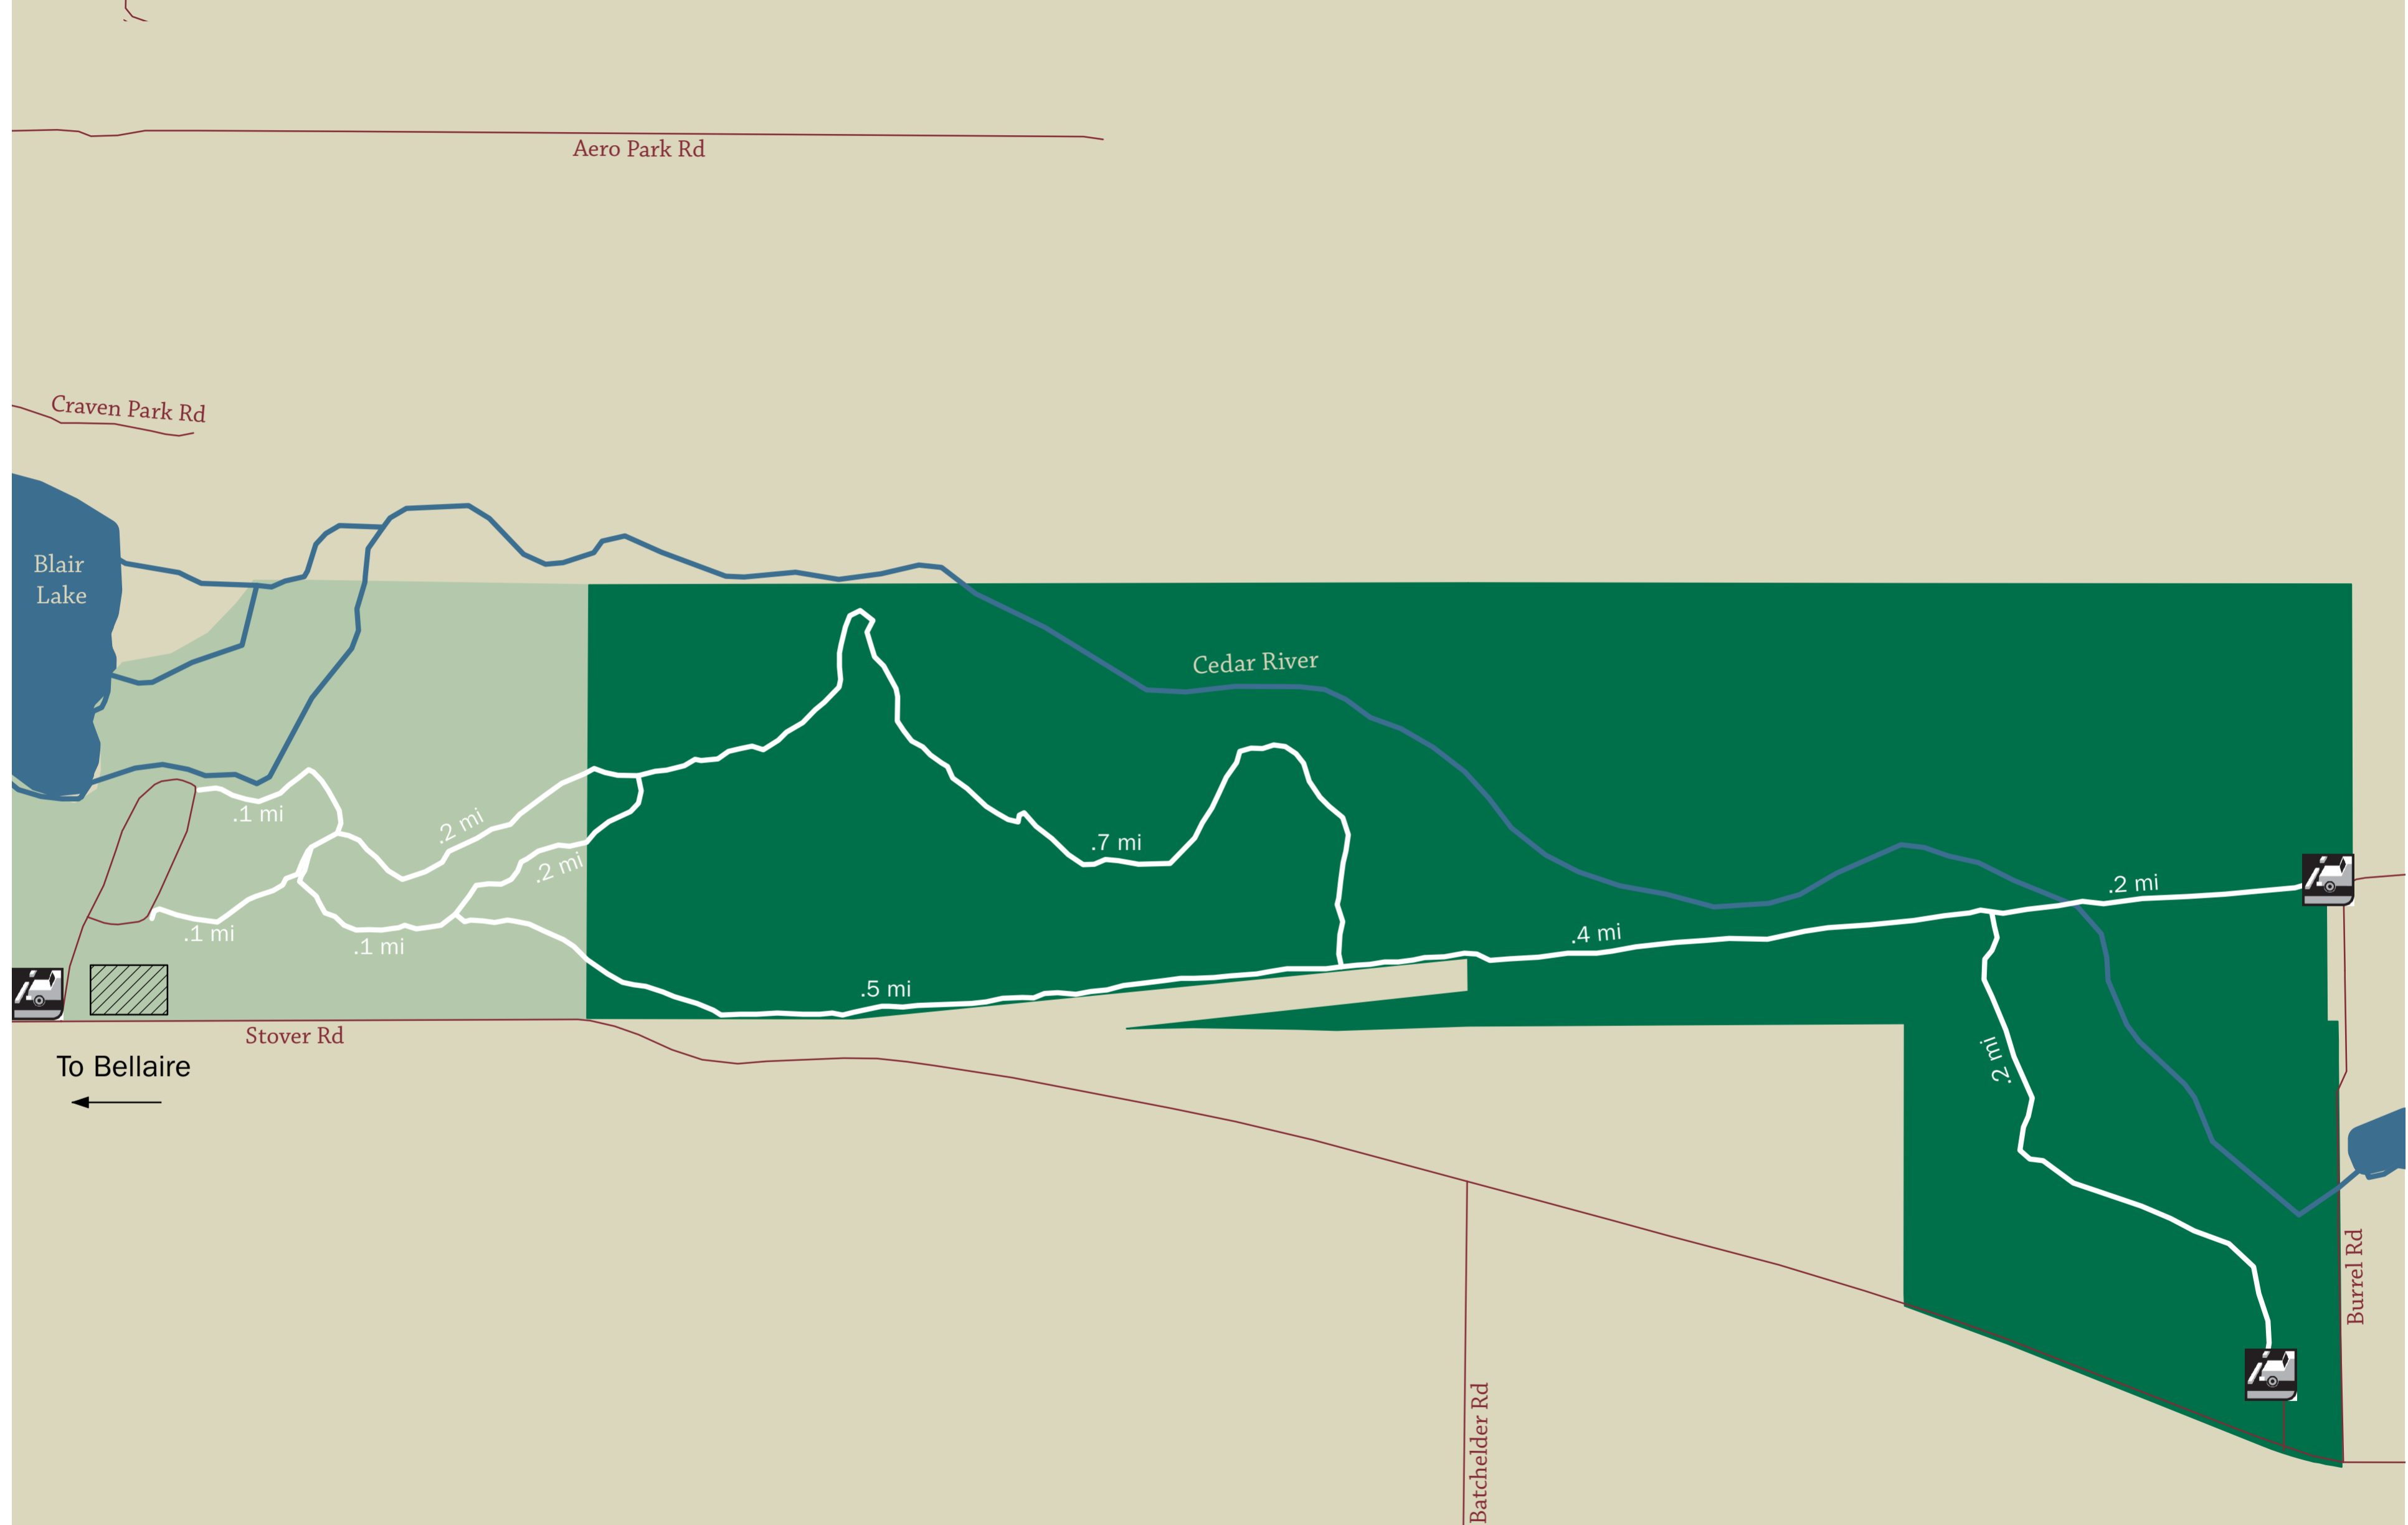

CEDAR RIVER NATURAL AREA

Protecting significant natural, scenic and farm lands, and advancing stewardship, now and for all future generations

GTRLC.ORG

LEGEND

- Trail
- Natural Area
- Craven Park
- Parking
- Antrim Conservation District Offices