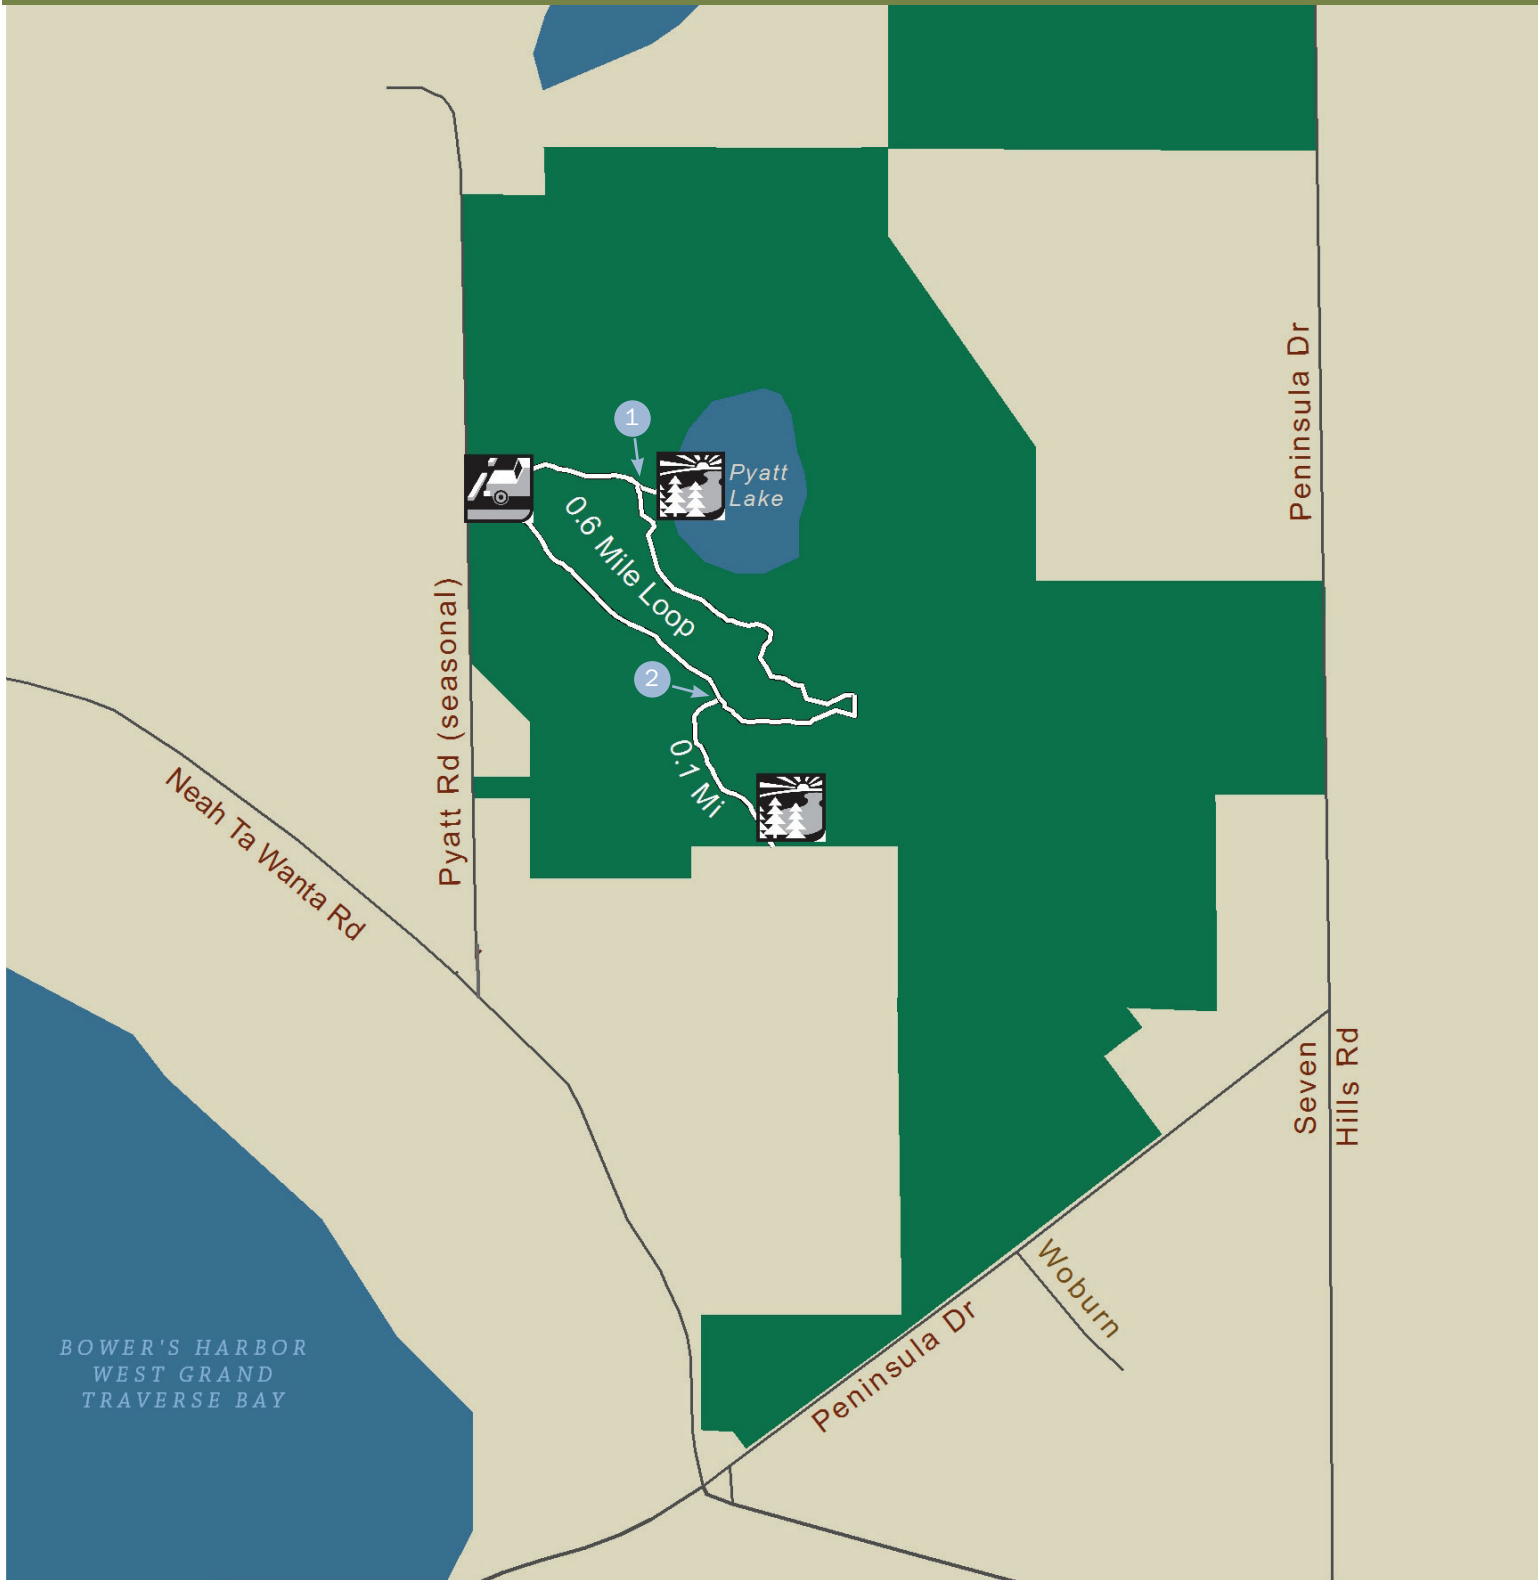

PYATT LAKE NATURE PRESERVE

Protecting natural, scenic, and farm lands – and advancing stewardship – now and for future generations

LEGEND

Hiking Trail

Scenic View and Overlook Deck

Nature Preserve

Trailhead and Parking

0 0.1 0.2 Miles

Trail Map