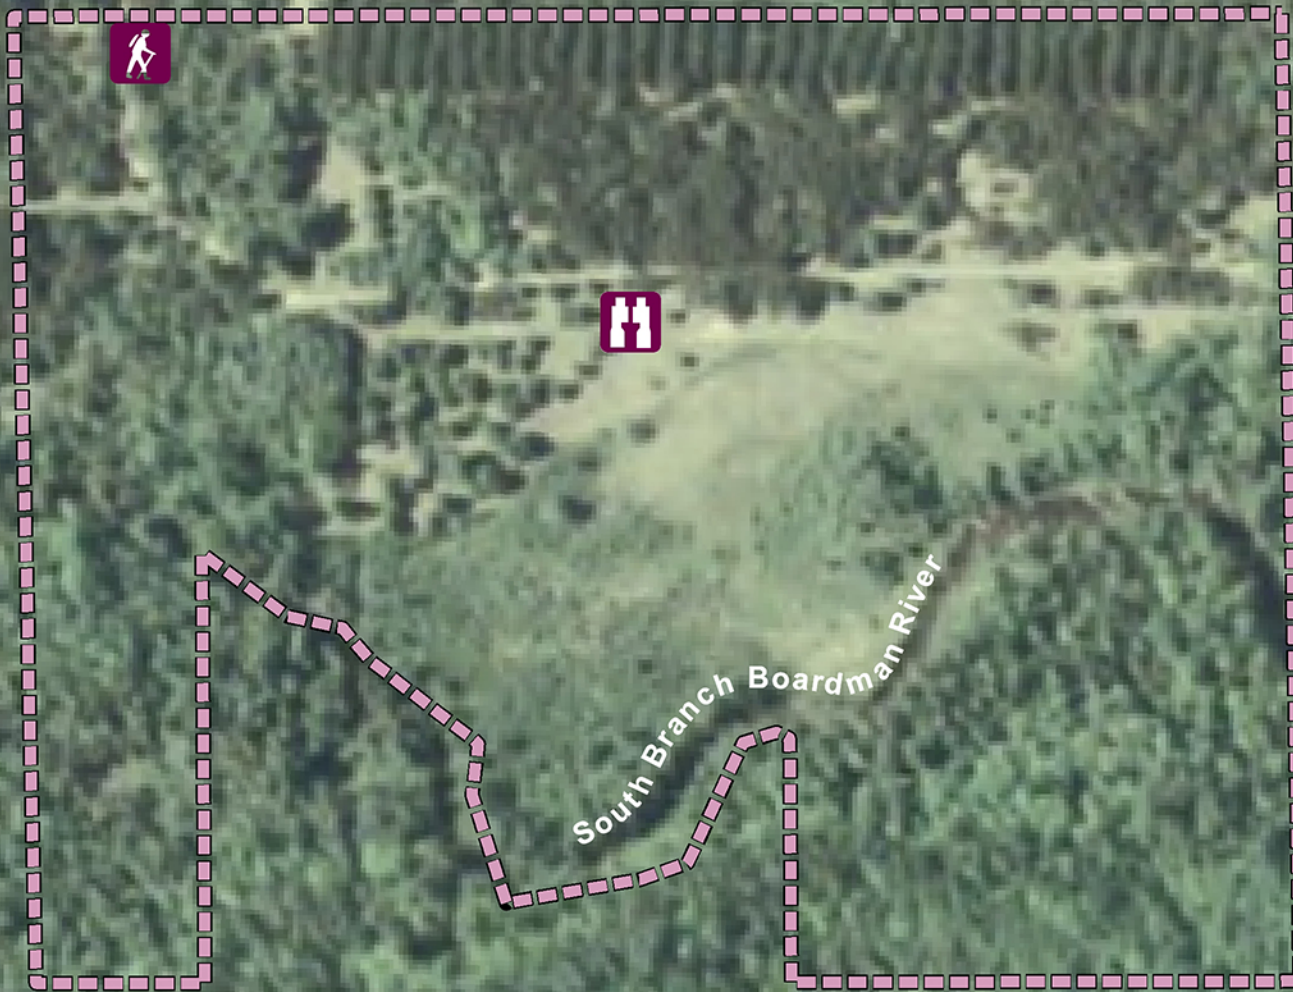

Broomhead Rd

South Branch Rd

 Preserve
 State Land

 Observation Area
 Preserve Boundaries
 Trailhead / Parking Area

0 0.05 0.1 Miles