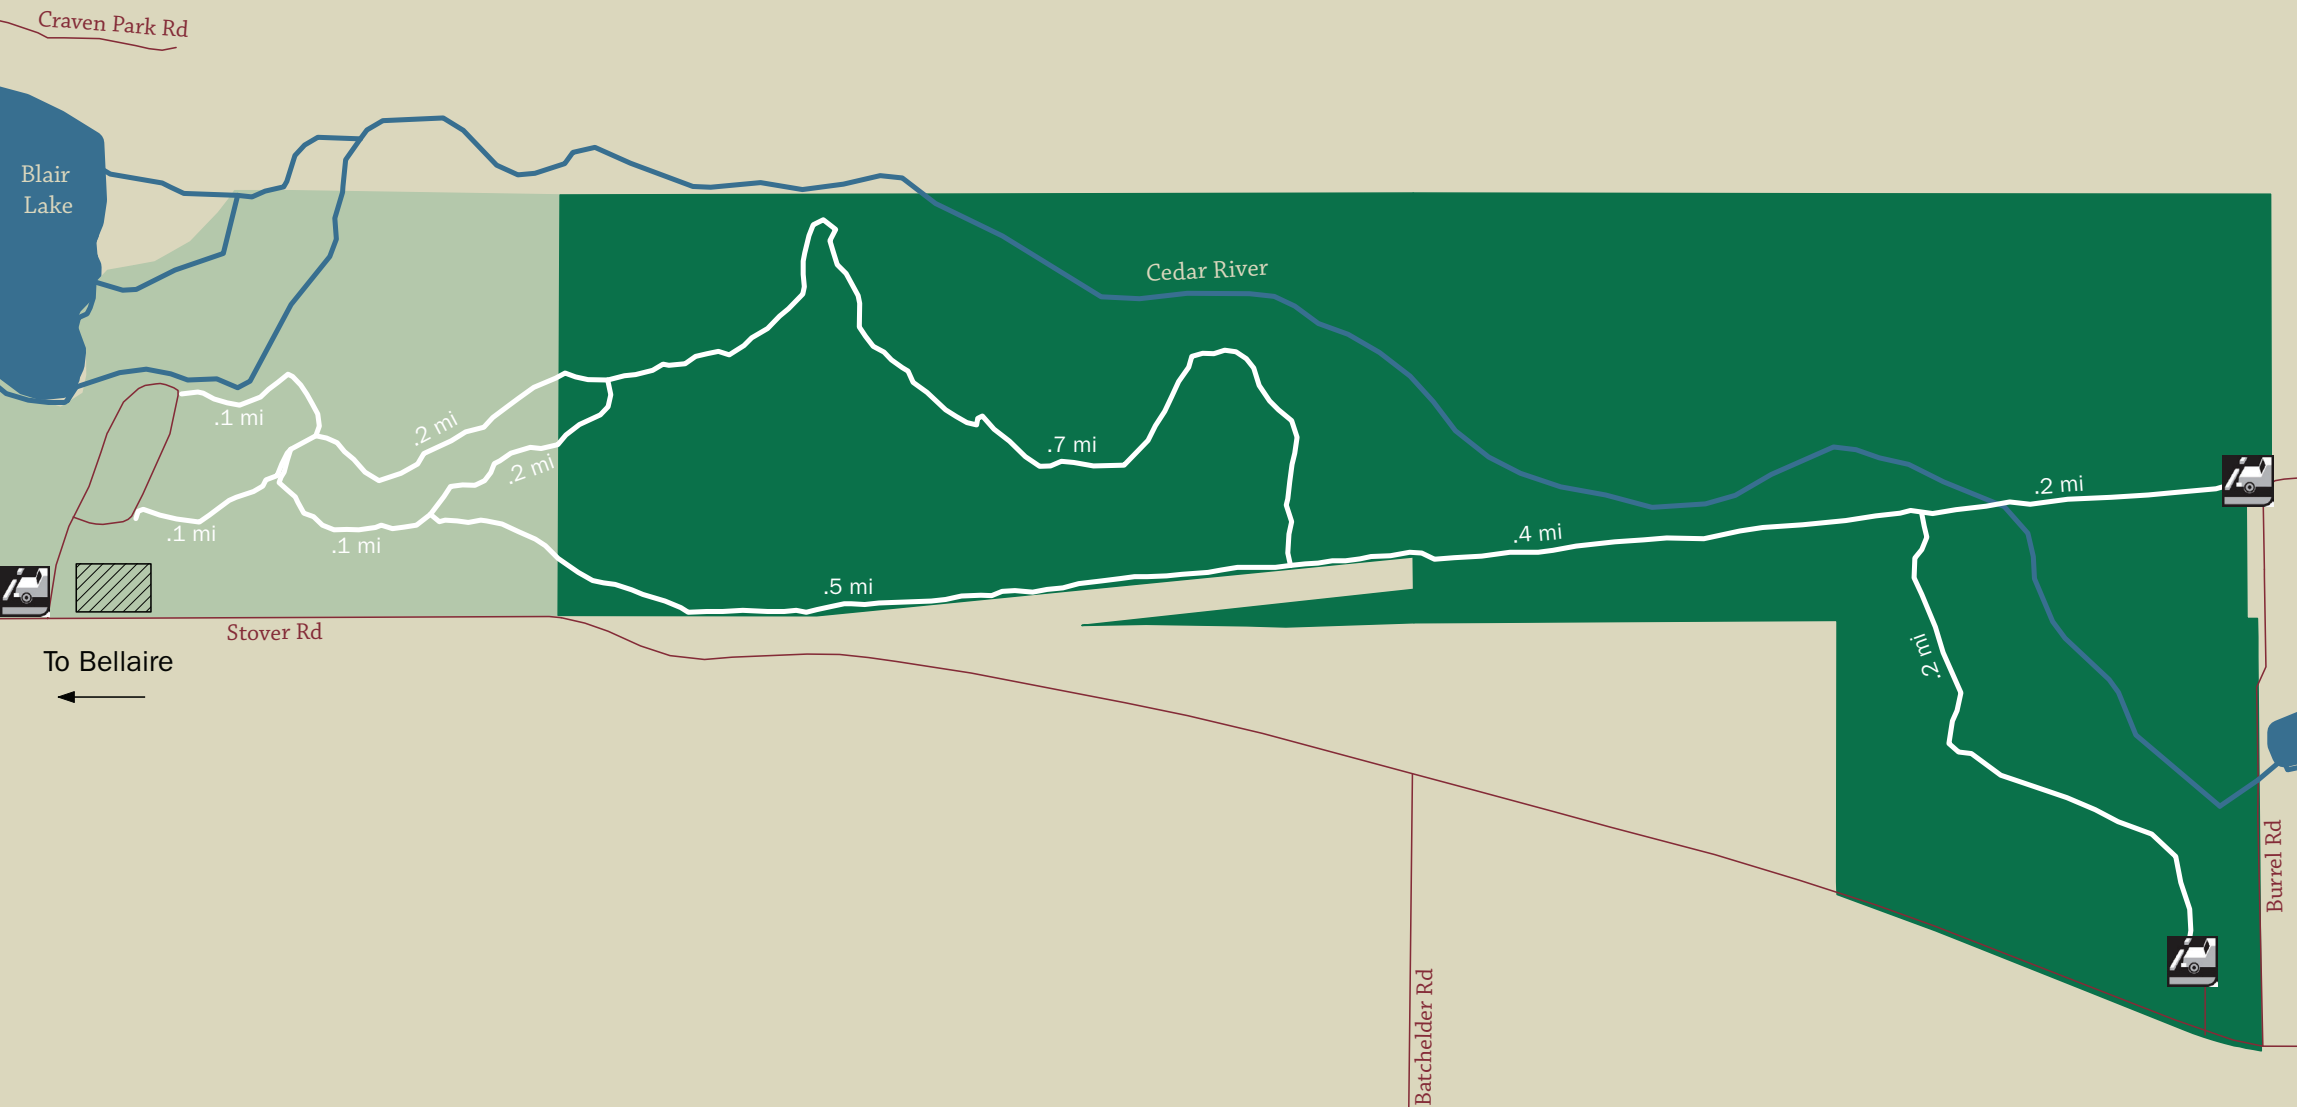

CEDAR RIVER NATURAL AREA

PROTECTING SIGNIFICANT NATURAL, SCENIC, AND FARM LANDS—AND ADVANCING STEWARDSHIP—NOW AND FOR FUTURE GENERATIONS

GTRLC.ORG

LEGEND

LEGEND

-  Nature Preserve
-  Parking Area

-  Hiking Trails
-  TART Trail