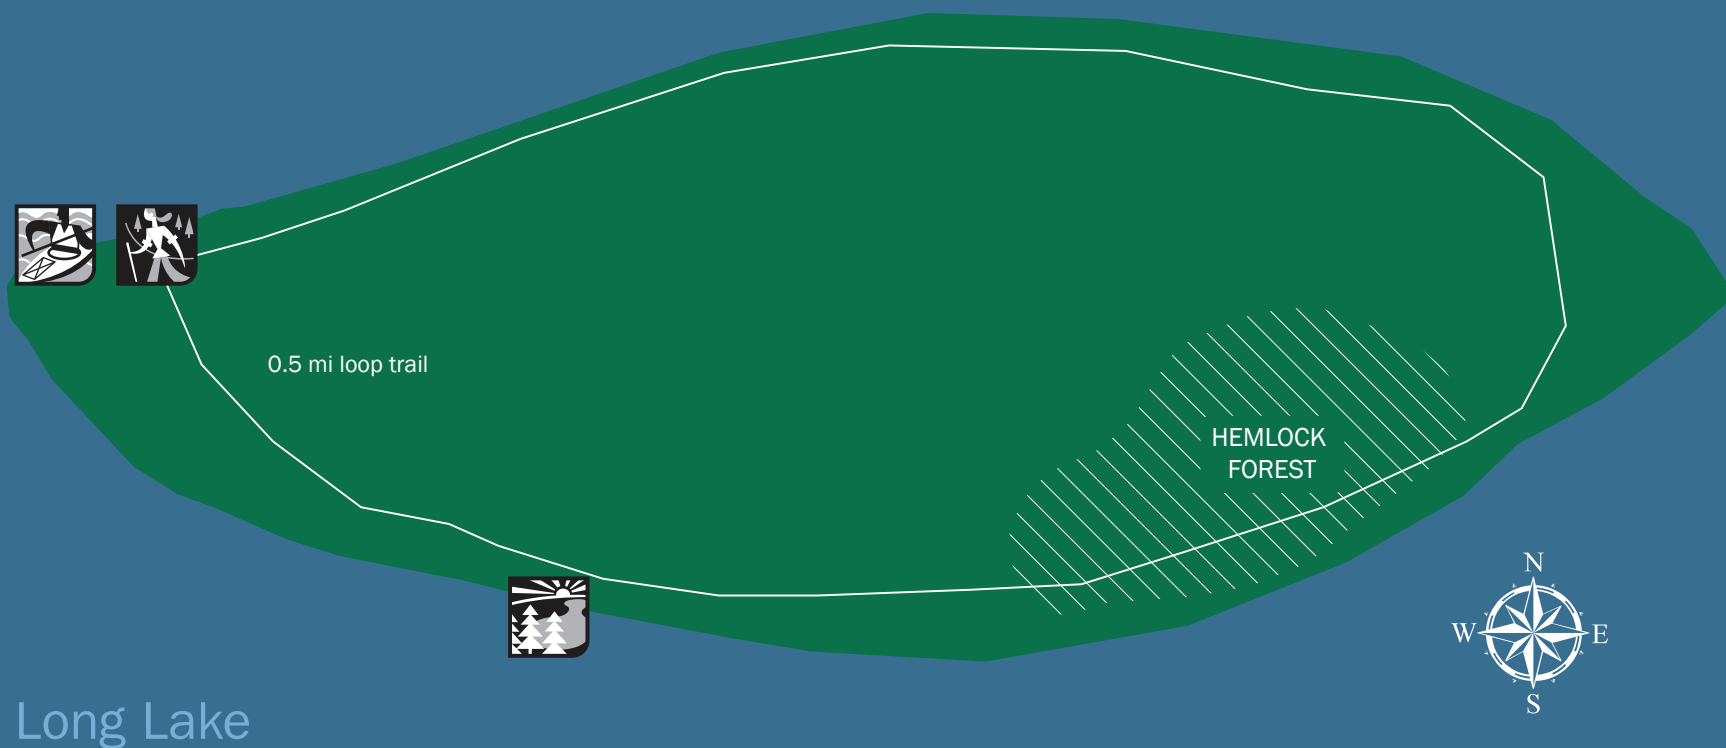

SOUTH ISLAND NATURE PRESERVE

PROTECTING SIGNIFICANT NATURAL, SCENIC, AND FARM LANDS—AND ADVANCING STEWARDSHIP—NOW AND FOR FUTURE GENERATIONS

GTRLC.ORG

LEGEND

 South Island Nature Preserve

 Hiking Trail

 Dock

 Overlook

FOX ISLAND NATURE PRESERVE

PROTECTING SIGNIFICANT NATURAL, SCENIC, AND FARM LANDS—AND ADVANCING STEWARDSHIP—NOW AND FOR FUTURE GENERATIONS

GTRLC.ORG

Long Lake

FOX ISLAND

LEGEND

 Fox Island Nature Preserve

 Hiking Trail

 Dock

 Overlook