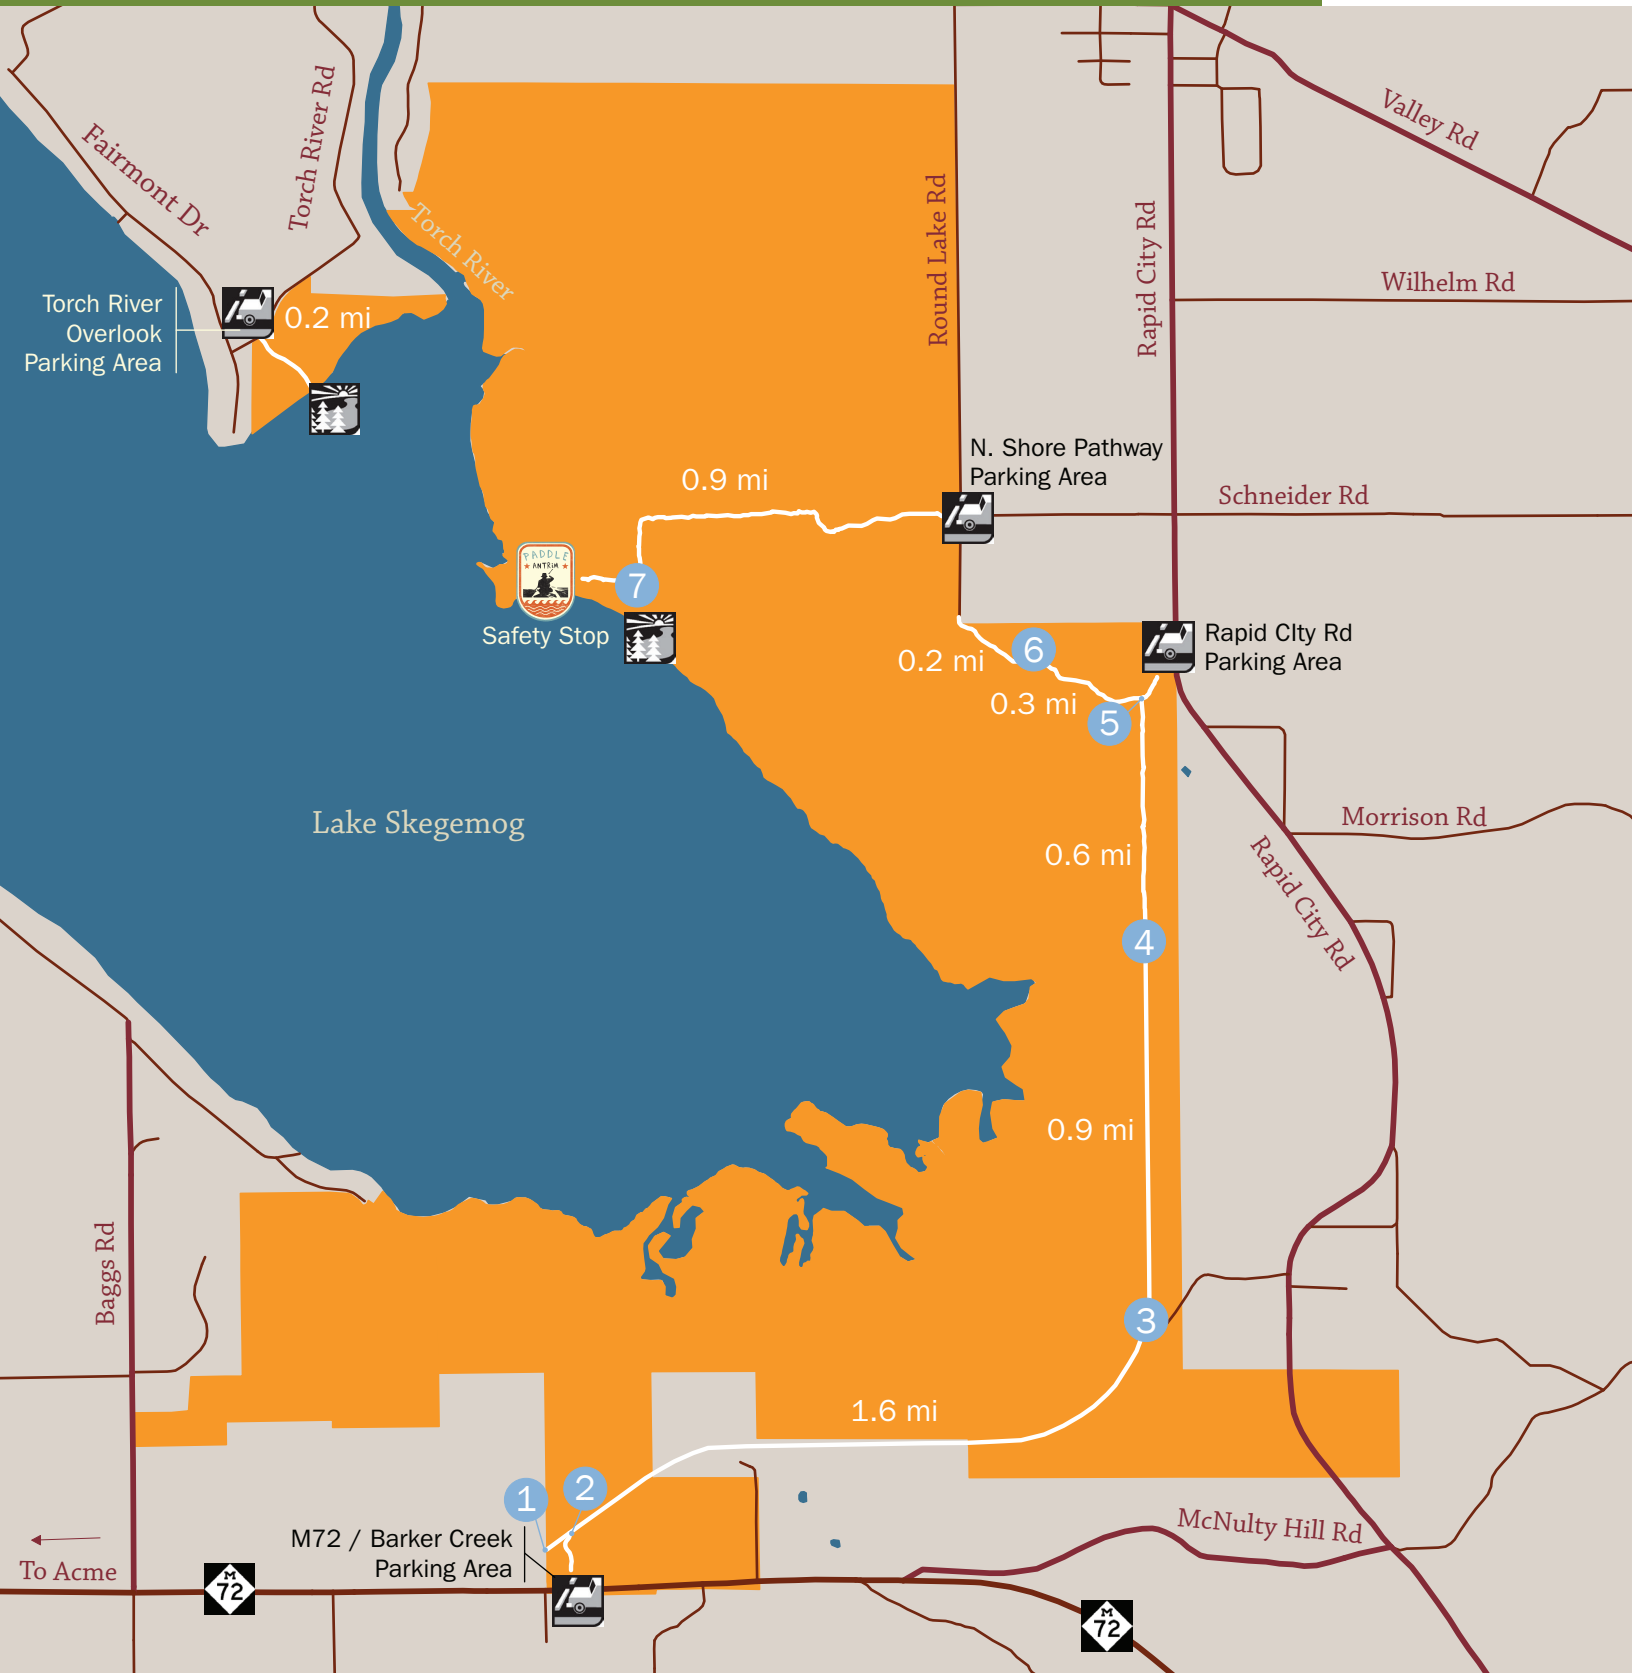

SKEGEMOG LAKE WILDLIFE AREA

PROTECTING SIGNIFICANT NATURAL, SCENIC, AND FARM LANDS—AND ADVANCING STEWARDSHIP—NOW AND FOR FUTURE GENERATIONS

GTRLC.ORG

LEGEND

Trail

Skegemog Lake Wildlife Area

Paddle Antrim Safety Stop

Scenic Vistas

Trail Map

Parking Area