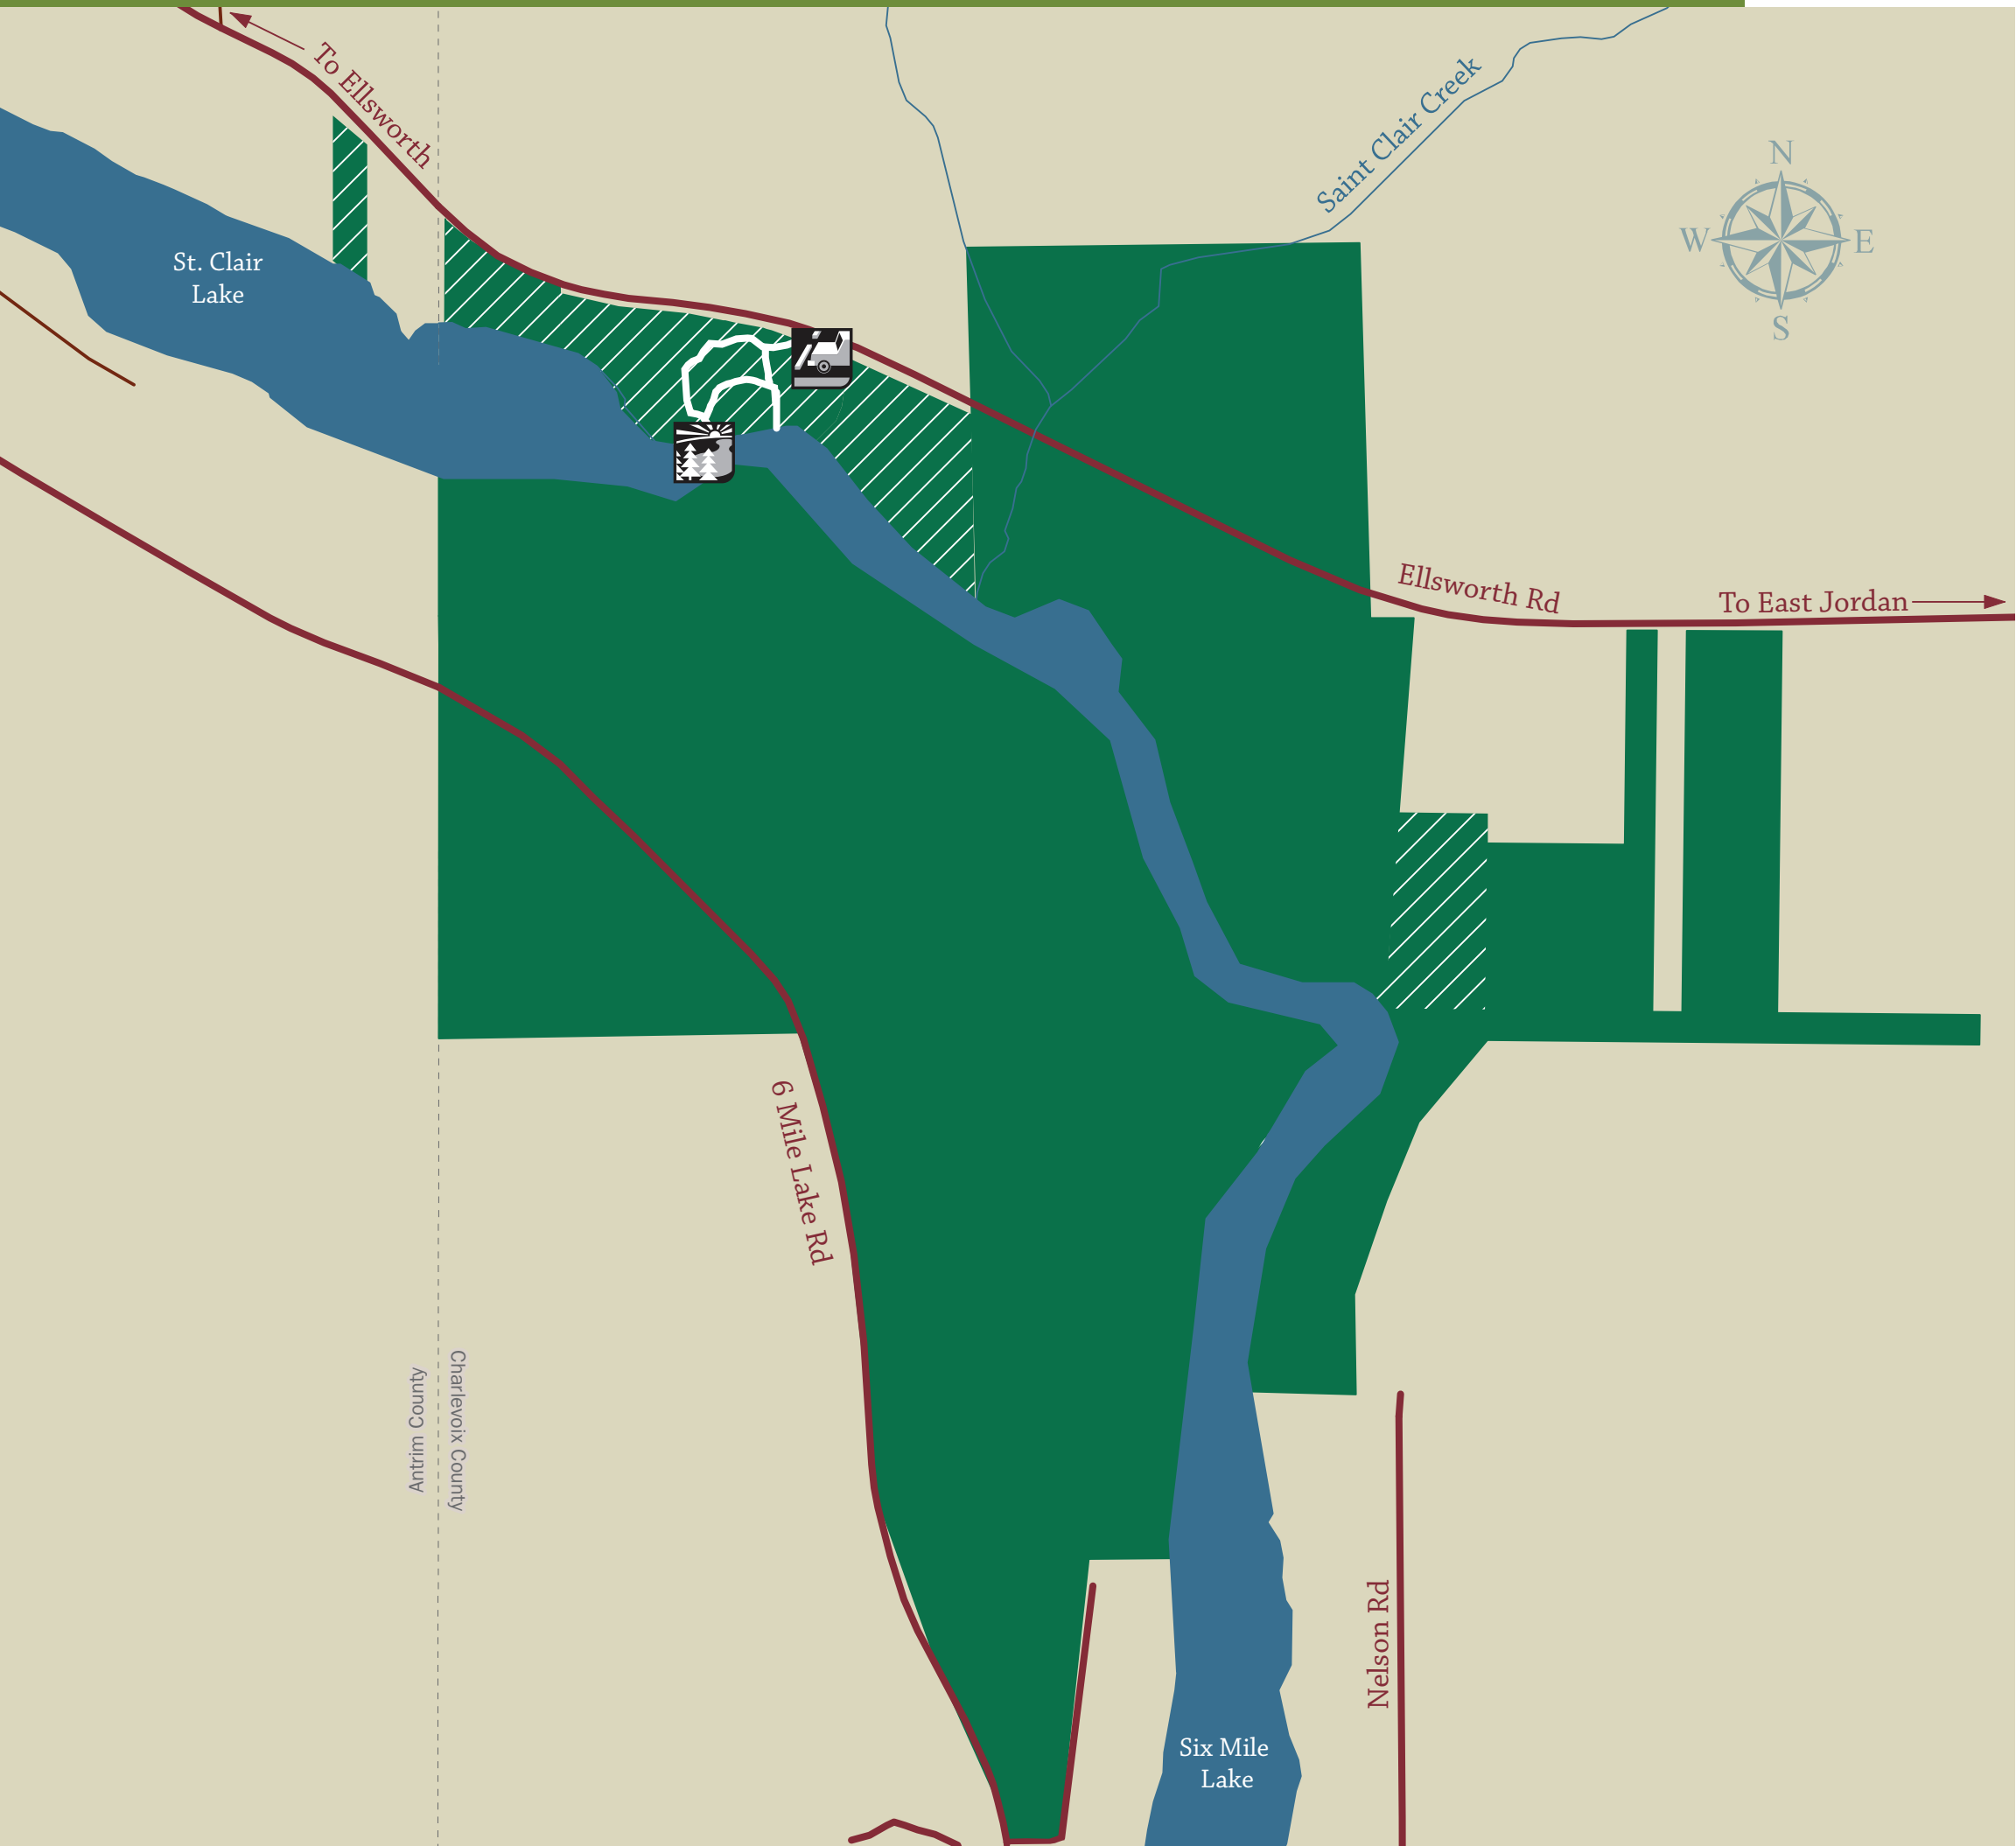

# ST. CLAIR LAKE - SIX MILE LAKE NATURE PRESERVE - HUNTING ZONES

PROTECTING SIGNIFICANT NATURAL, SCENIC, AND FARM LANDS—AND ADVANCING STEWARDSHIP—NOW AND FOR FUTURE GENERATIONS

GTRLC.ORG

## LEGEND

Nature Preserve

No Hunting Areas

Mary Behrens Sorrell Trail

Trail Intersection / Map