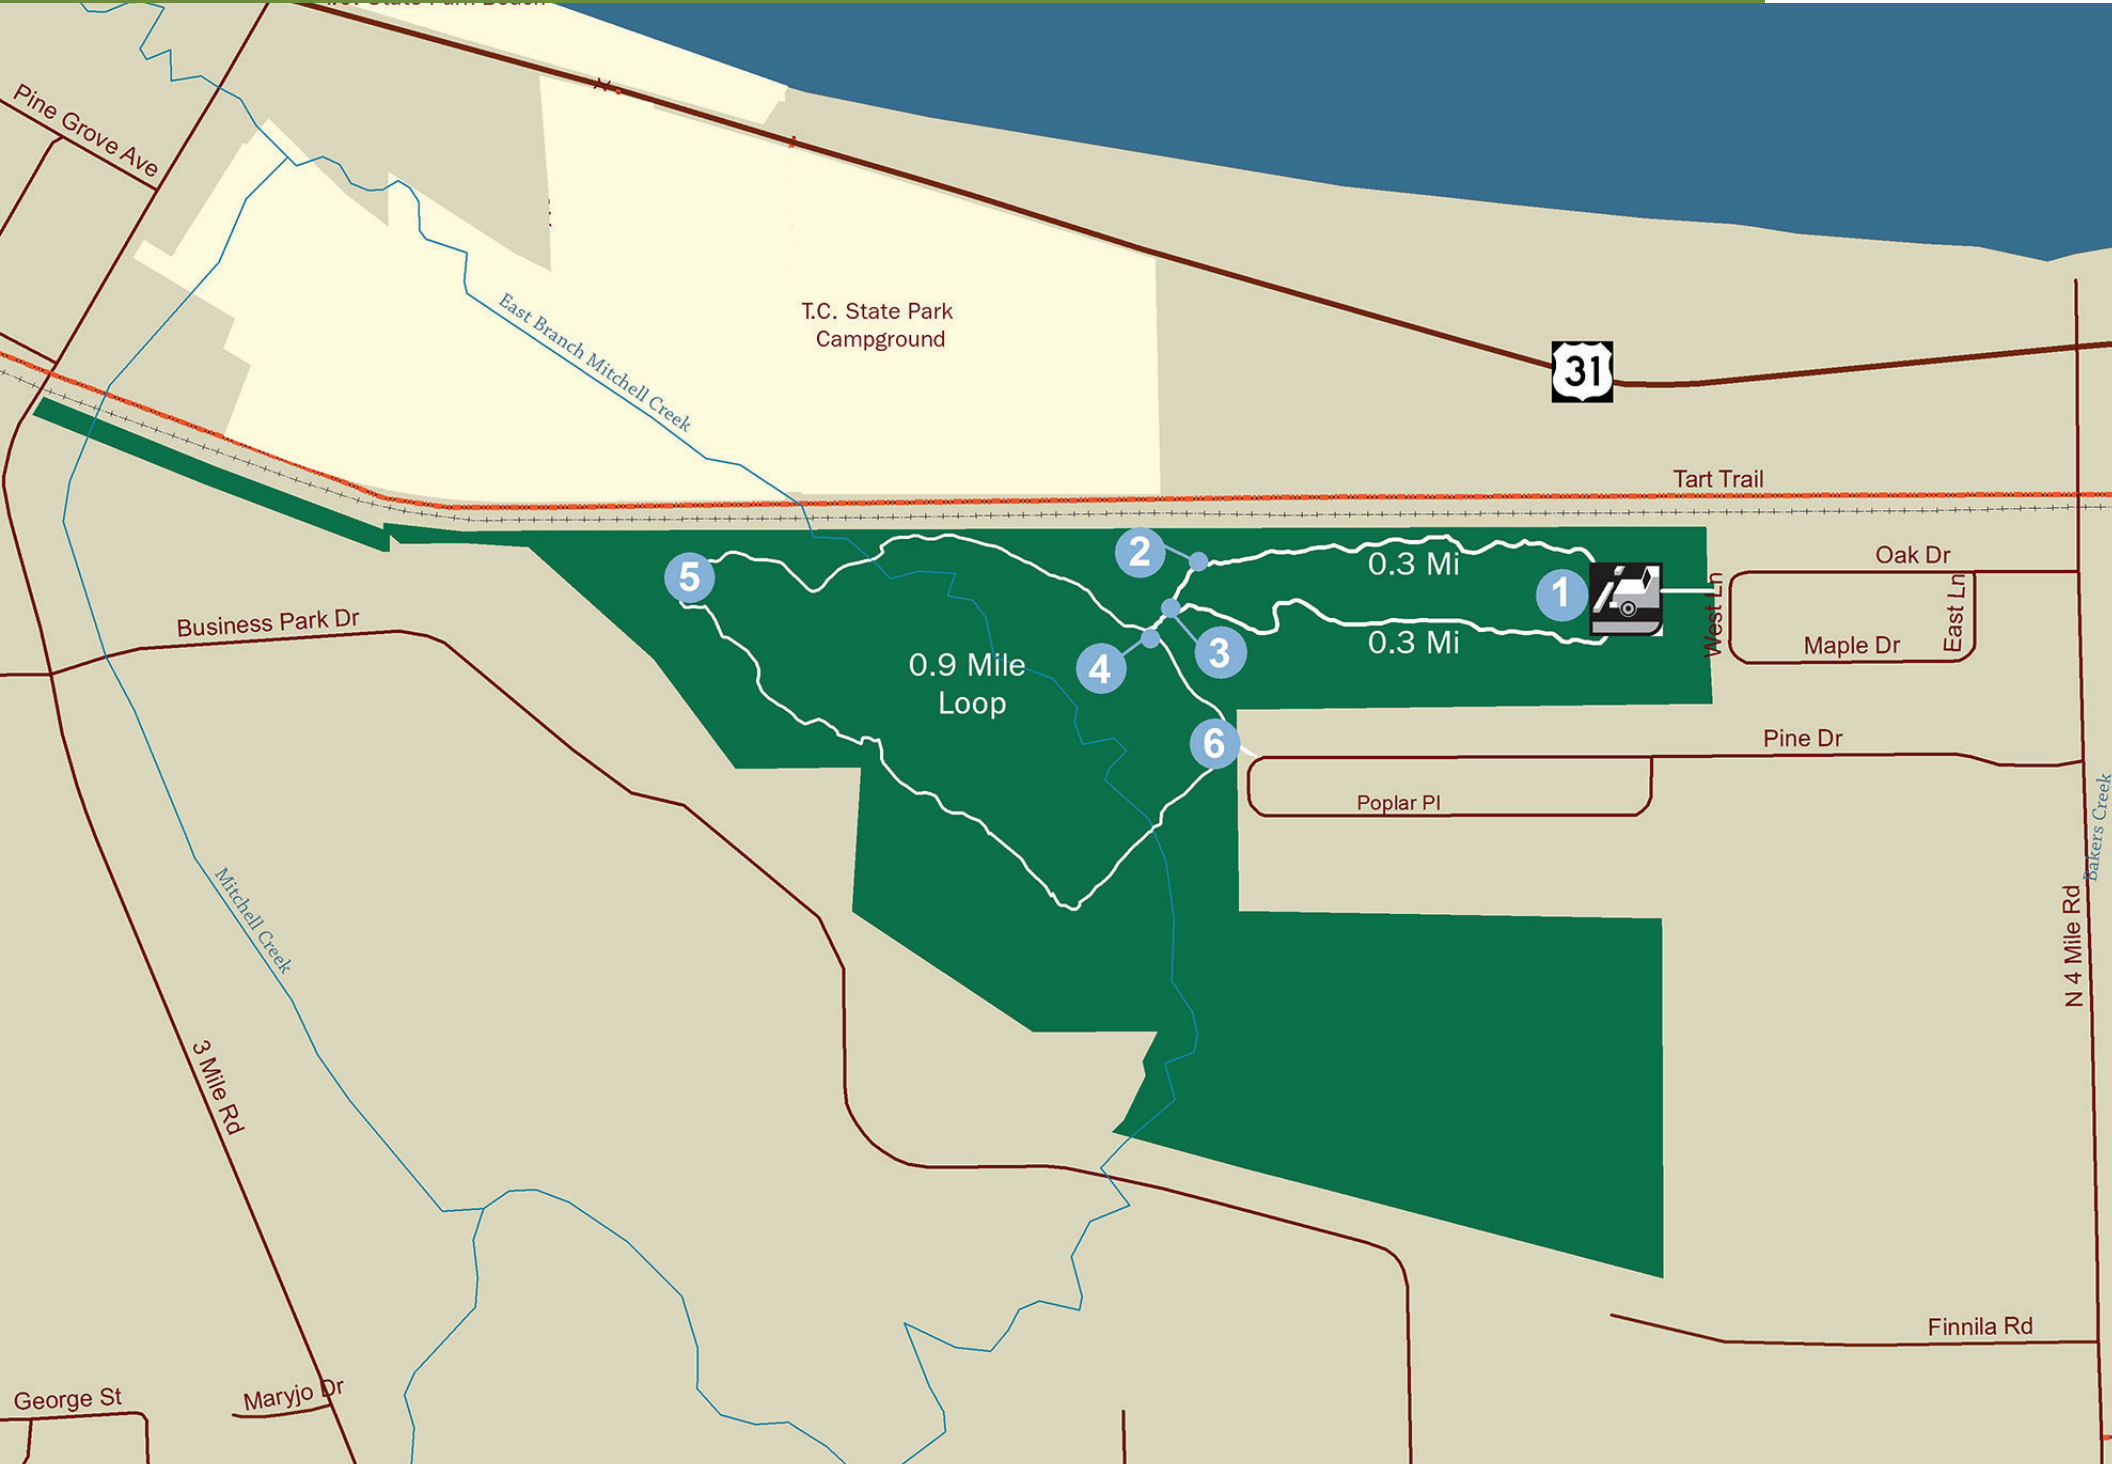

GEORGE & ADA REFFITT NATURE PRESERVE

PROTECTING SIGNIFICANT NATURAL, SCENIC, AND FARM LANDS—AND ADVANCING STEWARDSHIP—NOW AND FOR FUTURE GENERATIONS

GTRLC.ORG

LEGEND

Nature Preserve

Hiking Trails

TART Trail

Parking Area