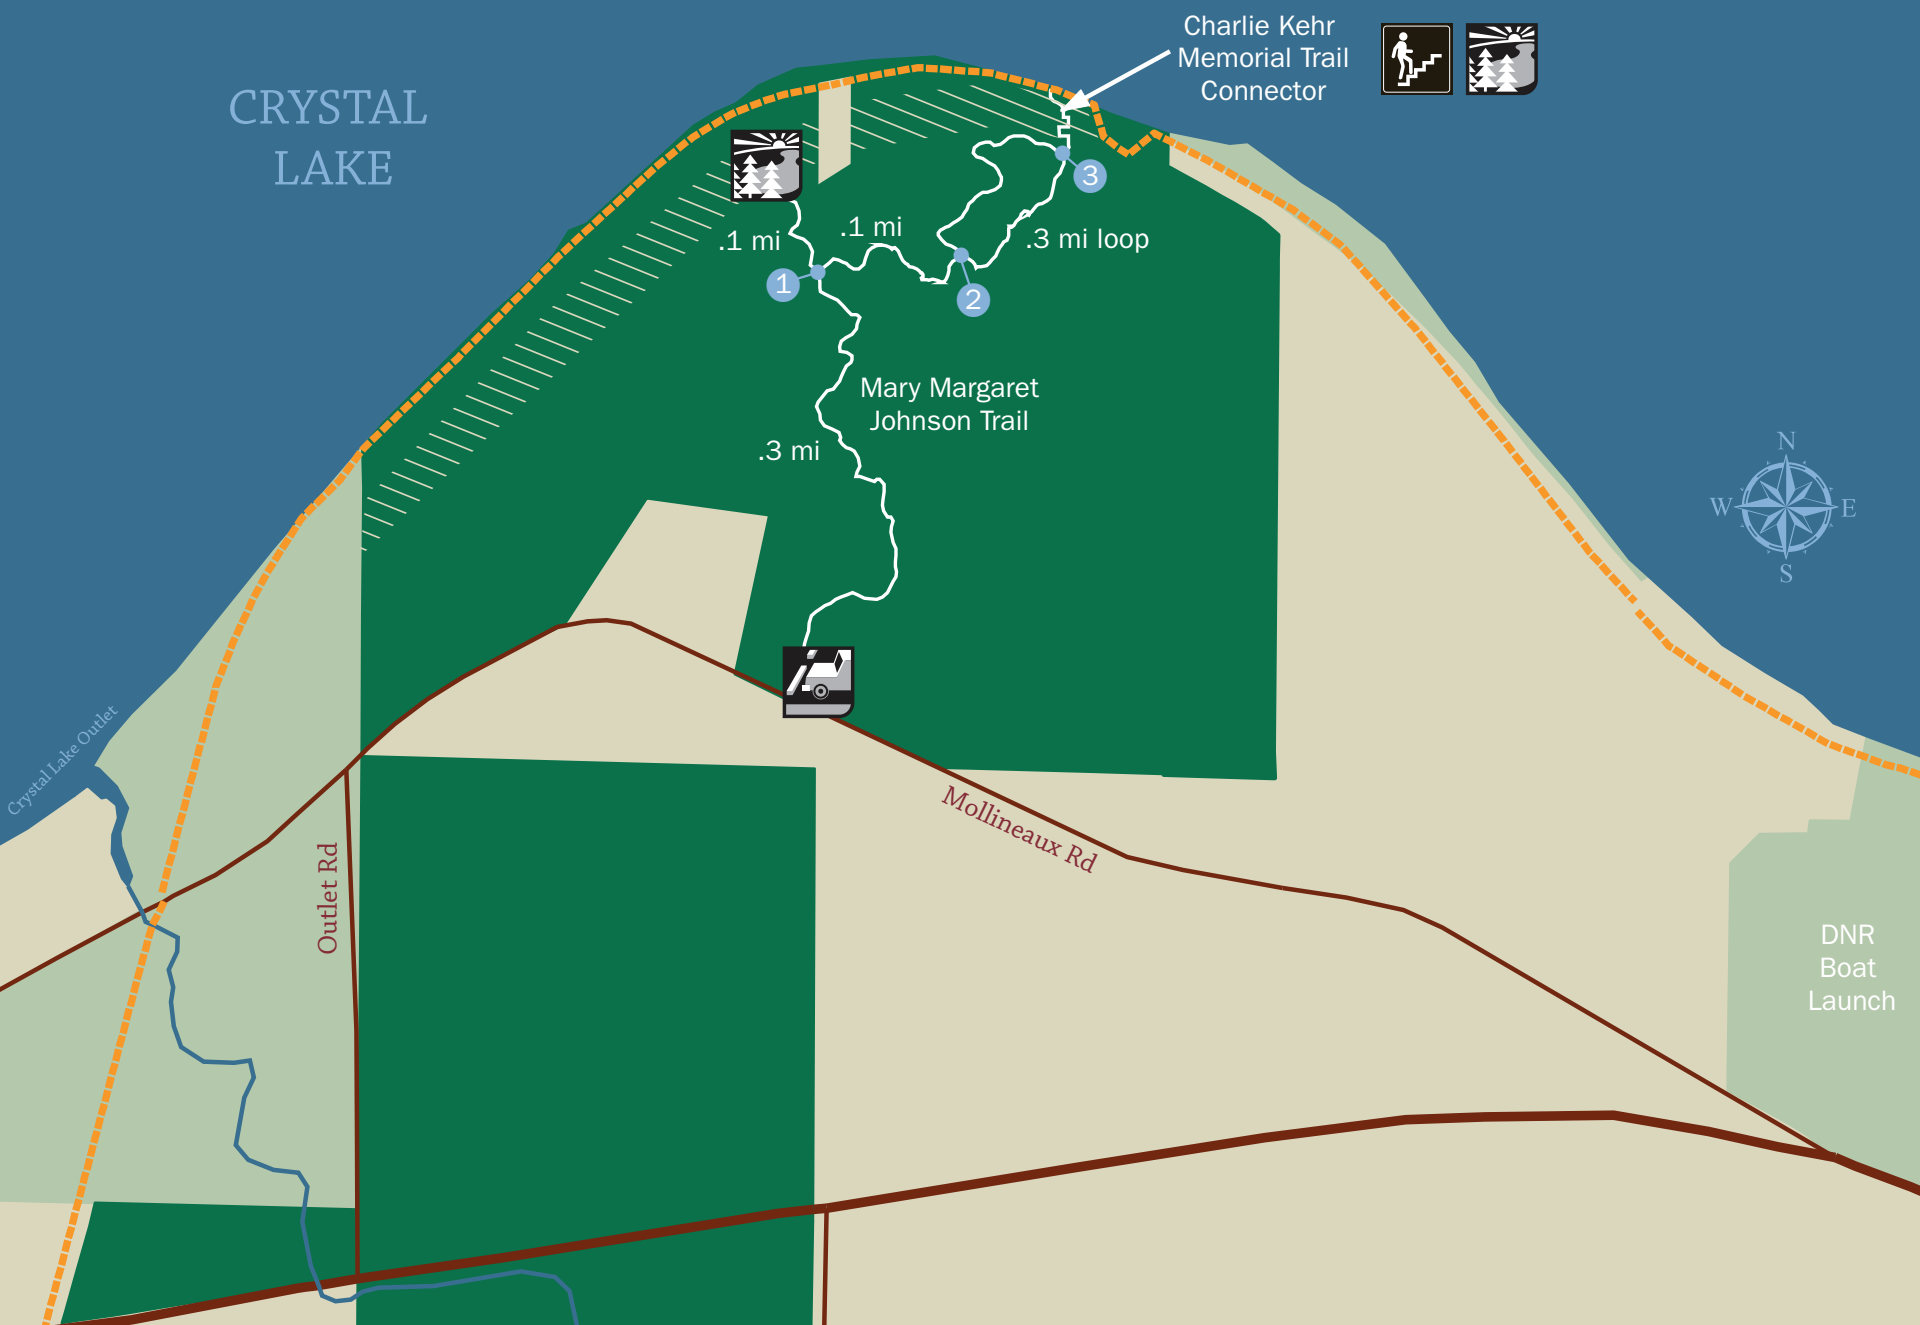

RAILROAD POINT NATURAL AREA

PROTECTING SIGNIFICANT NATURAL, SCENIC, AND FARM LANDS—AND ADVANCING STEWARDSHIP—NOW AND FOR FUTURE GENERATIONS

GTRLC.ORG

LEGEND

- | | | |
|---|---|---|
|  Natural Area |  Hiking Trails |  Intersections/ Trail Maps |
|  State Land |  Betsie Valley Trail |  Parking |
| | |  Scenic Views |