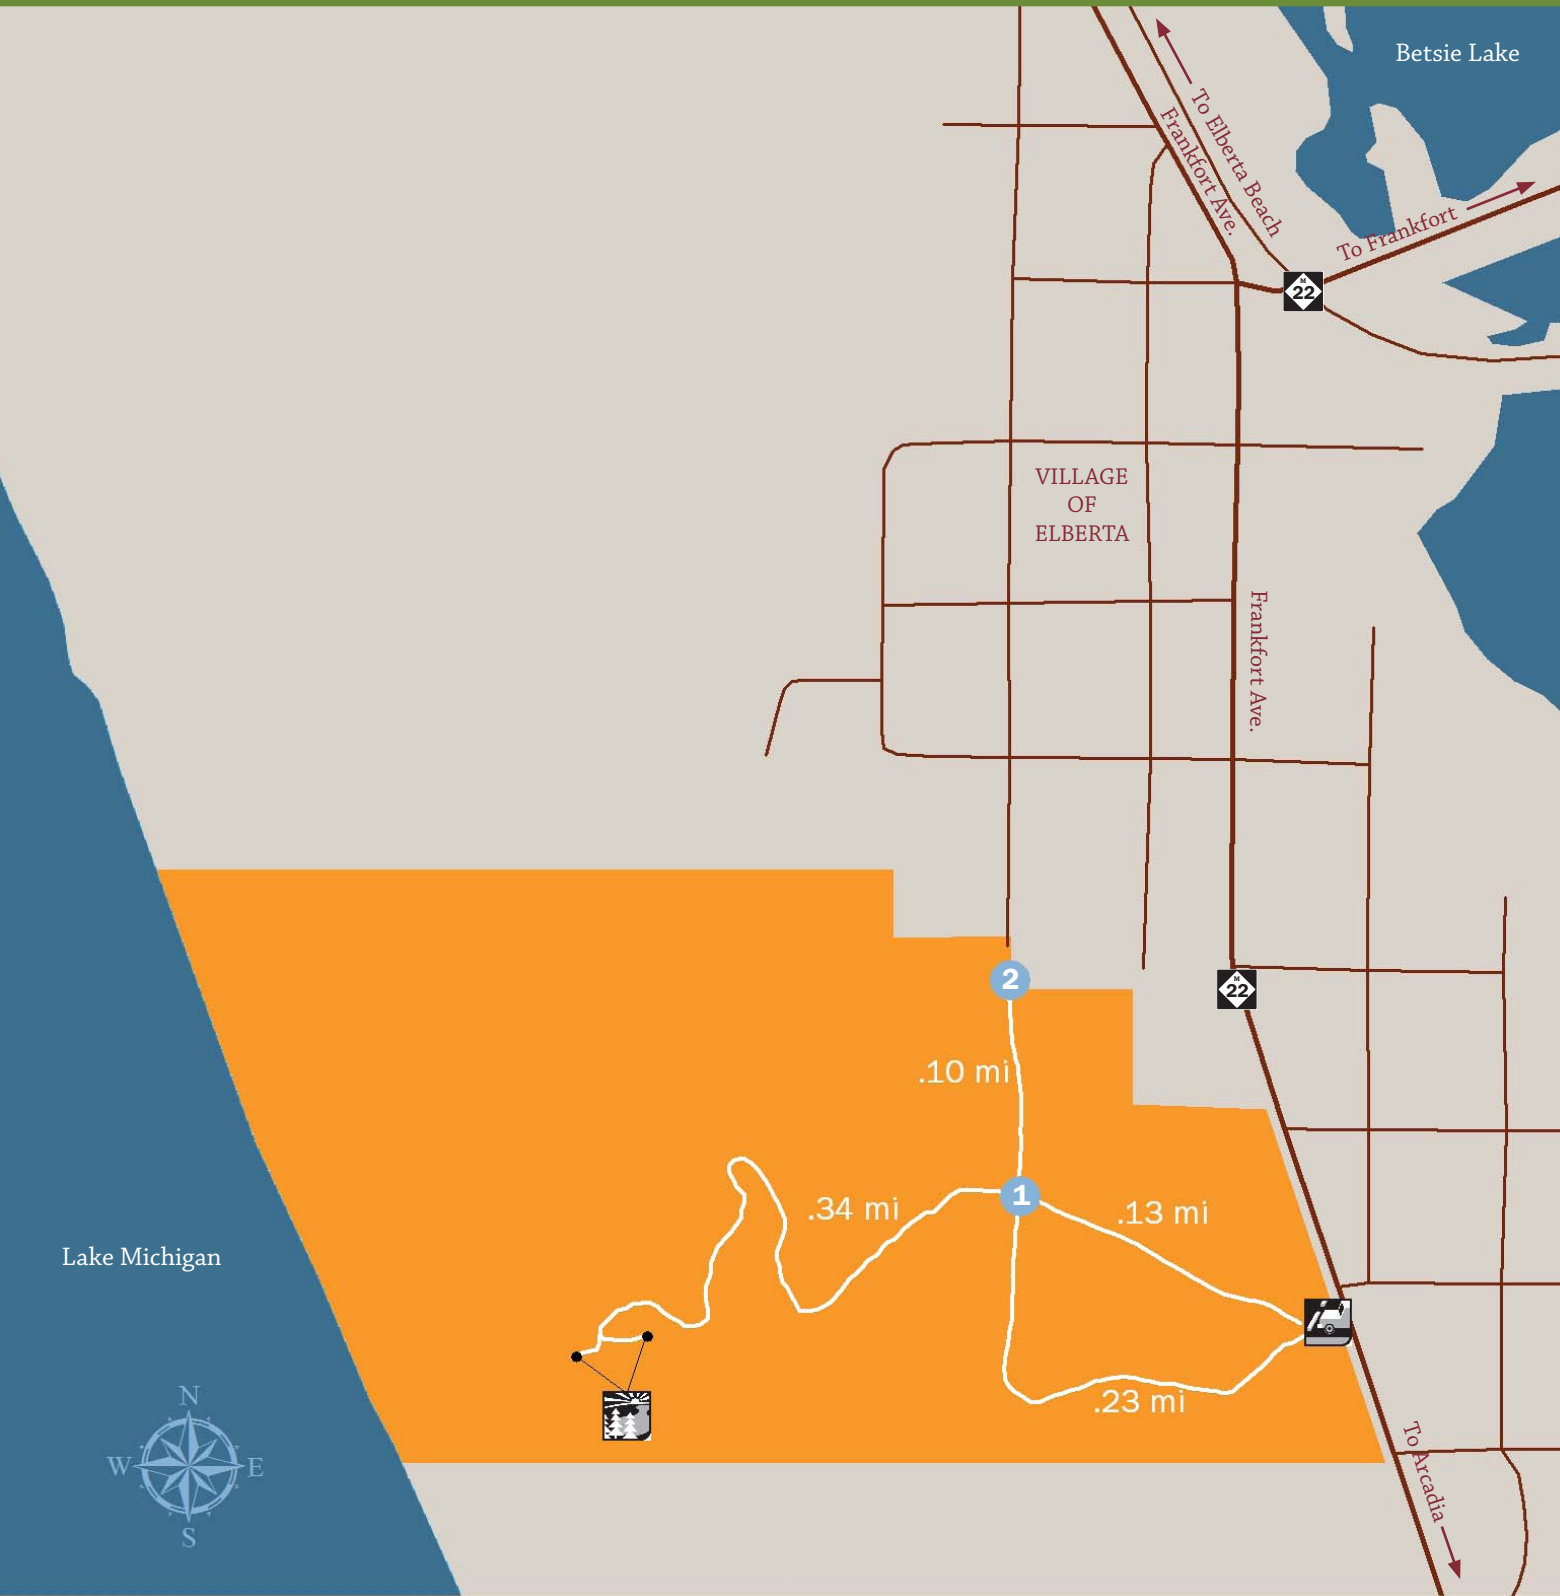

ELBERTA DUNES SOUTH

Property owned by the Village of Elberta and protected by Grand Traverse Regional Land Conservancy

LEGEND

 Boundary

 Trail

 Trail Map

 Parking Area

 Scenic Vistas