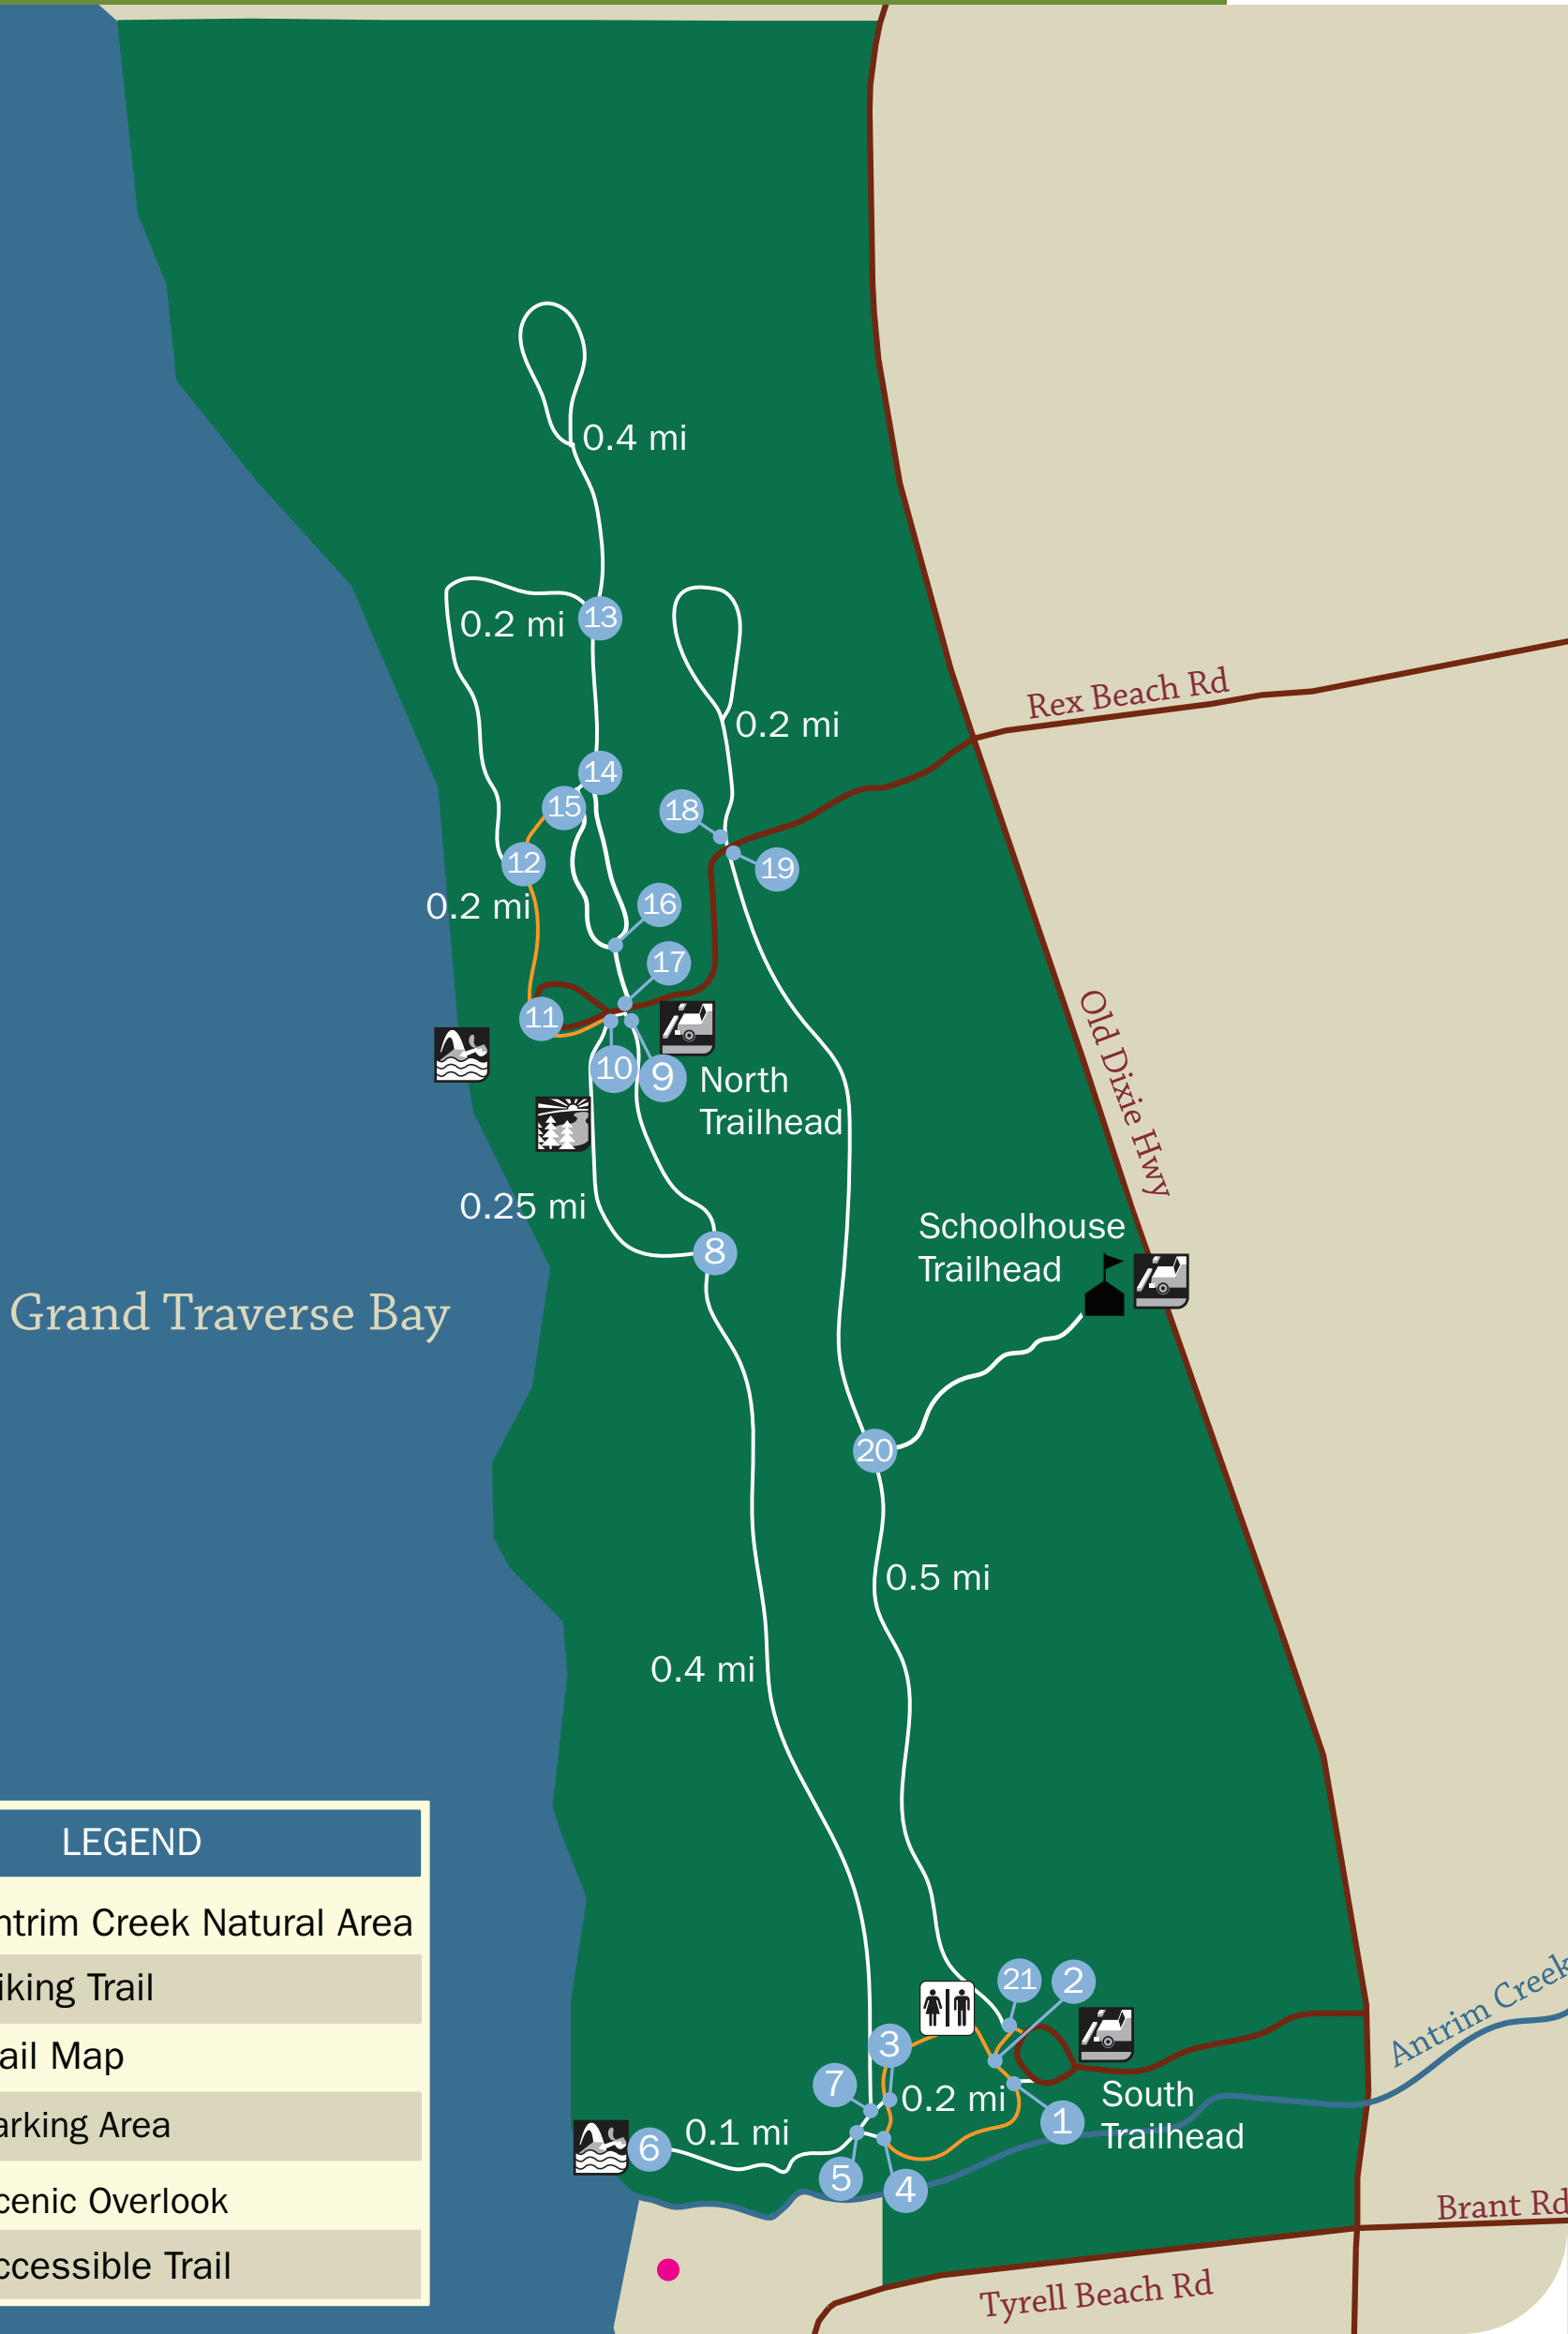

ANTRIM CREEK NATURAL AREA

PROTECTING SIGNIFICANT NATURAL, SCENIC, AND FARM LANDS—AND ADVANCING STEWARDSHIP—NOW AND FOR FUTURE GENERATIONS

GTRLC.ORG

LEGEND	
	Antrim Creek Natural Area
	Hiking Trail
	Trail Map
	Parking Area
	Scenic Overlook
	Accessible Trail