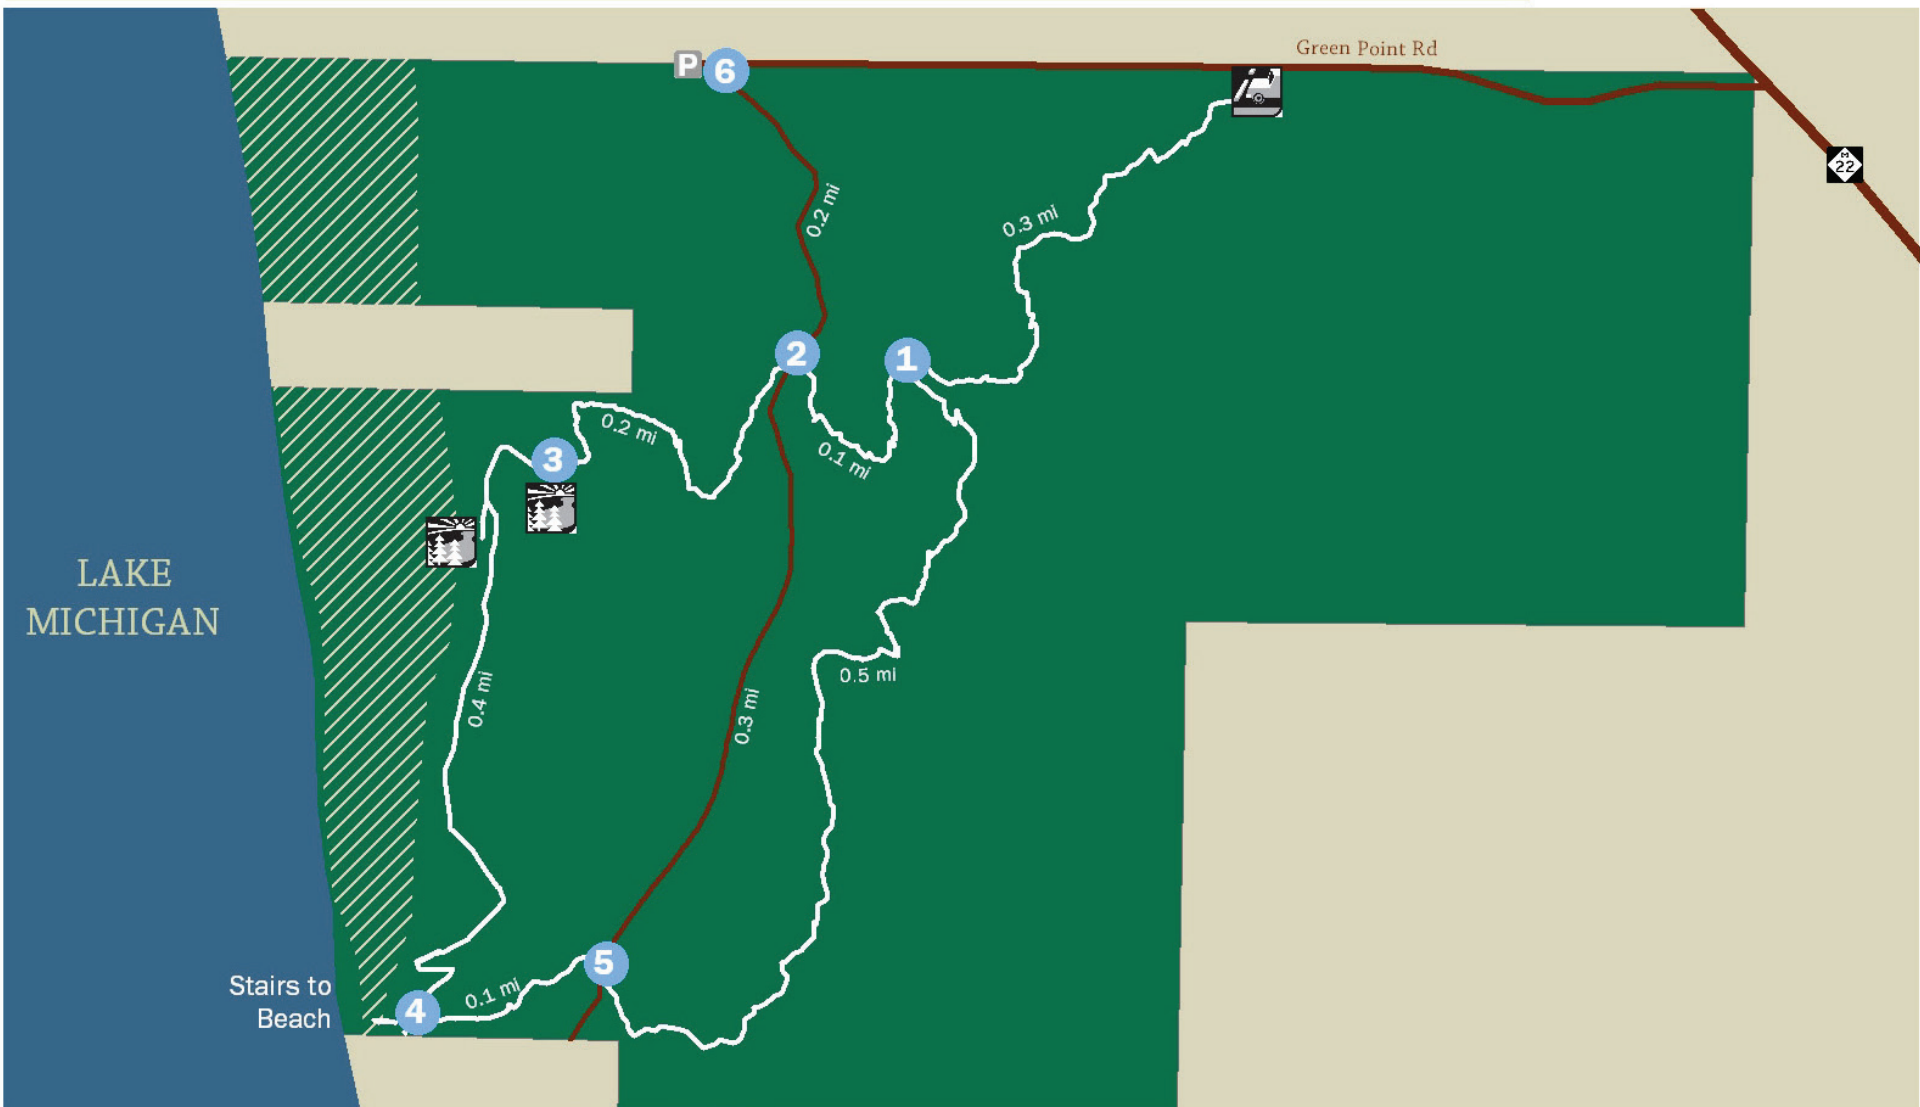

GREEN POINT DUNES NATURE PRESERVE

Protecting significant natural, scenic and farm lands, and advancing stewardship, now and for future generations

GTRLC.ORG

LEGEND

- Private Drive
- Hiking Trail
- Nature Preserve Area
- Steep Bluff
- Scenic Overlook
- Trailhead & Parking
- Trail Maps
- Informal Parking