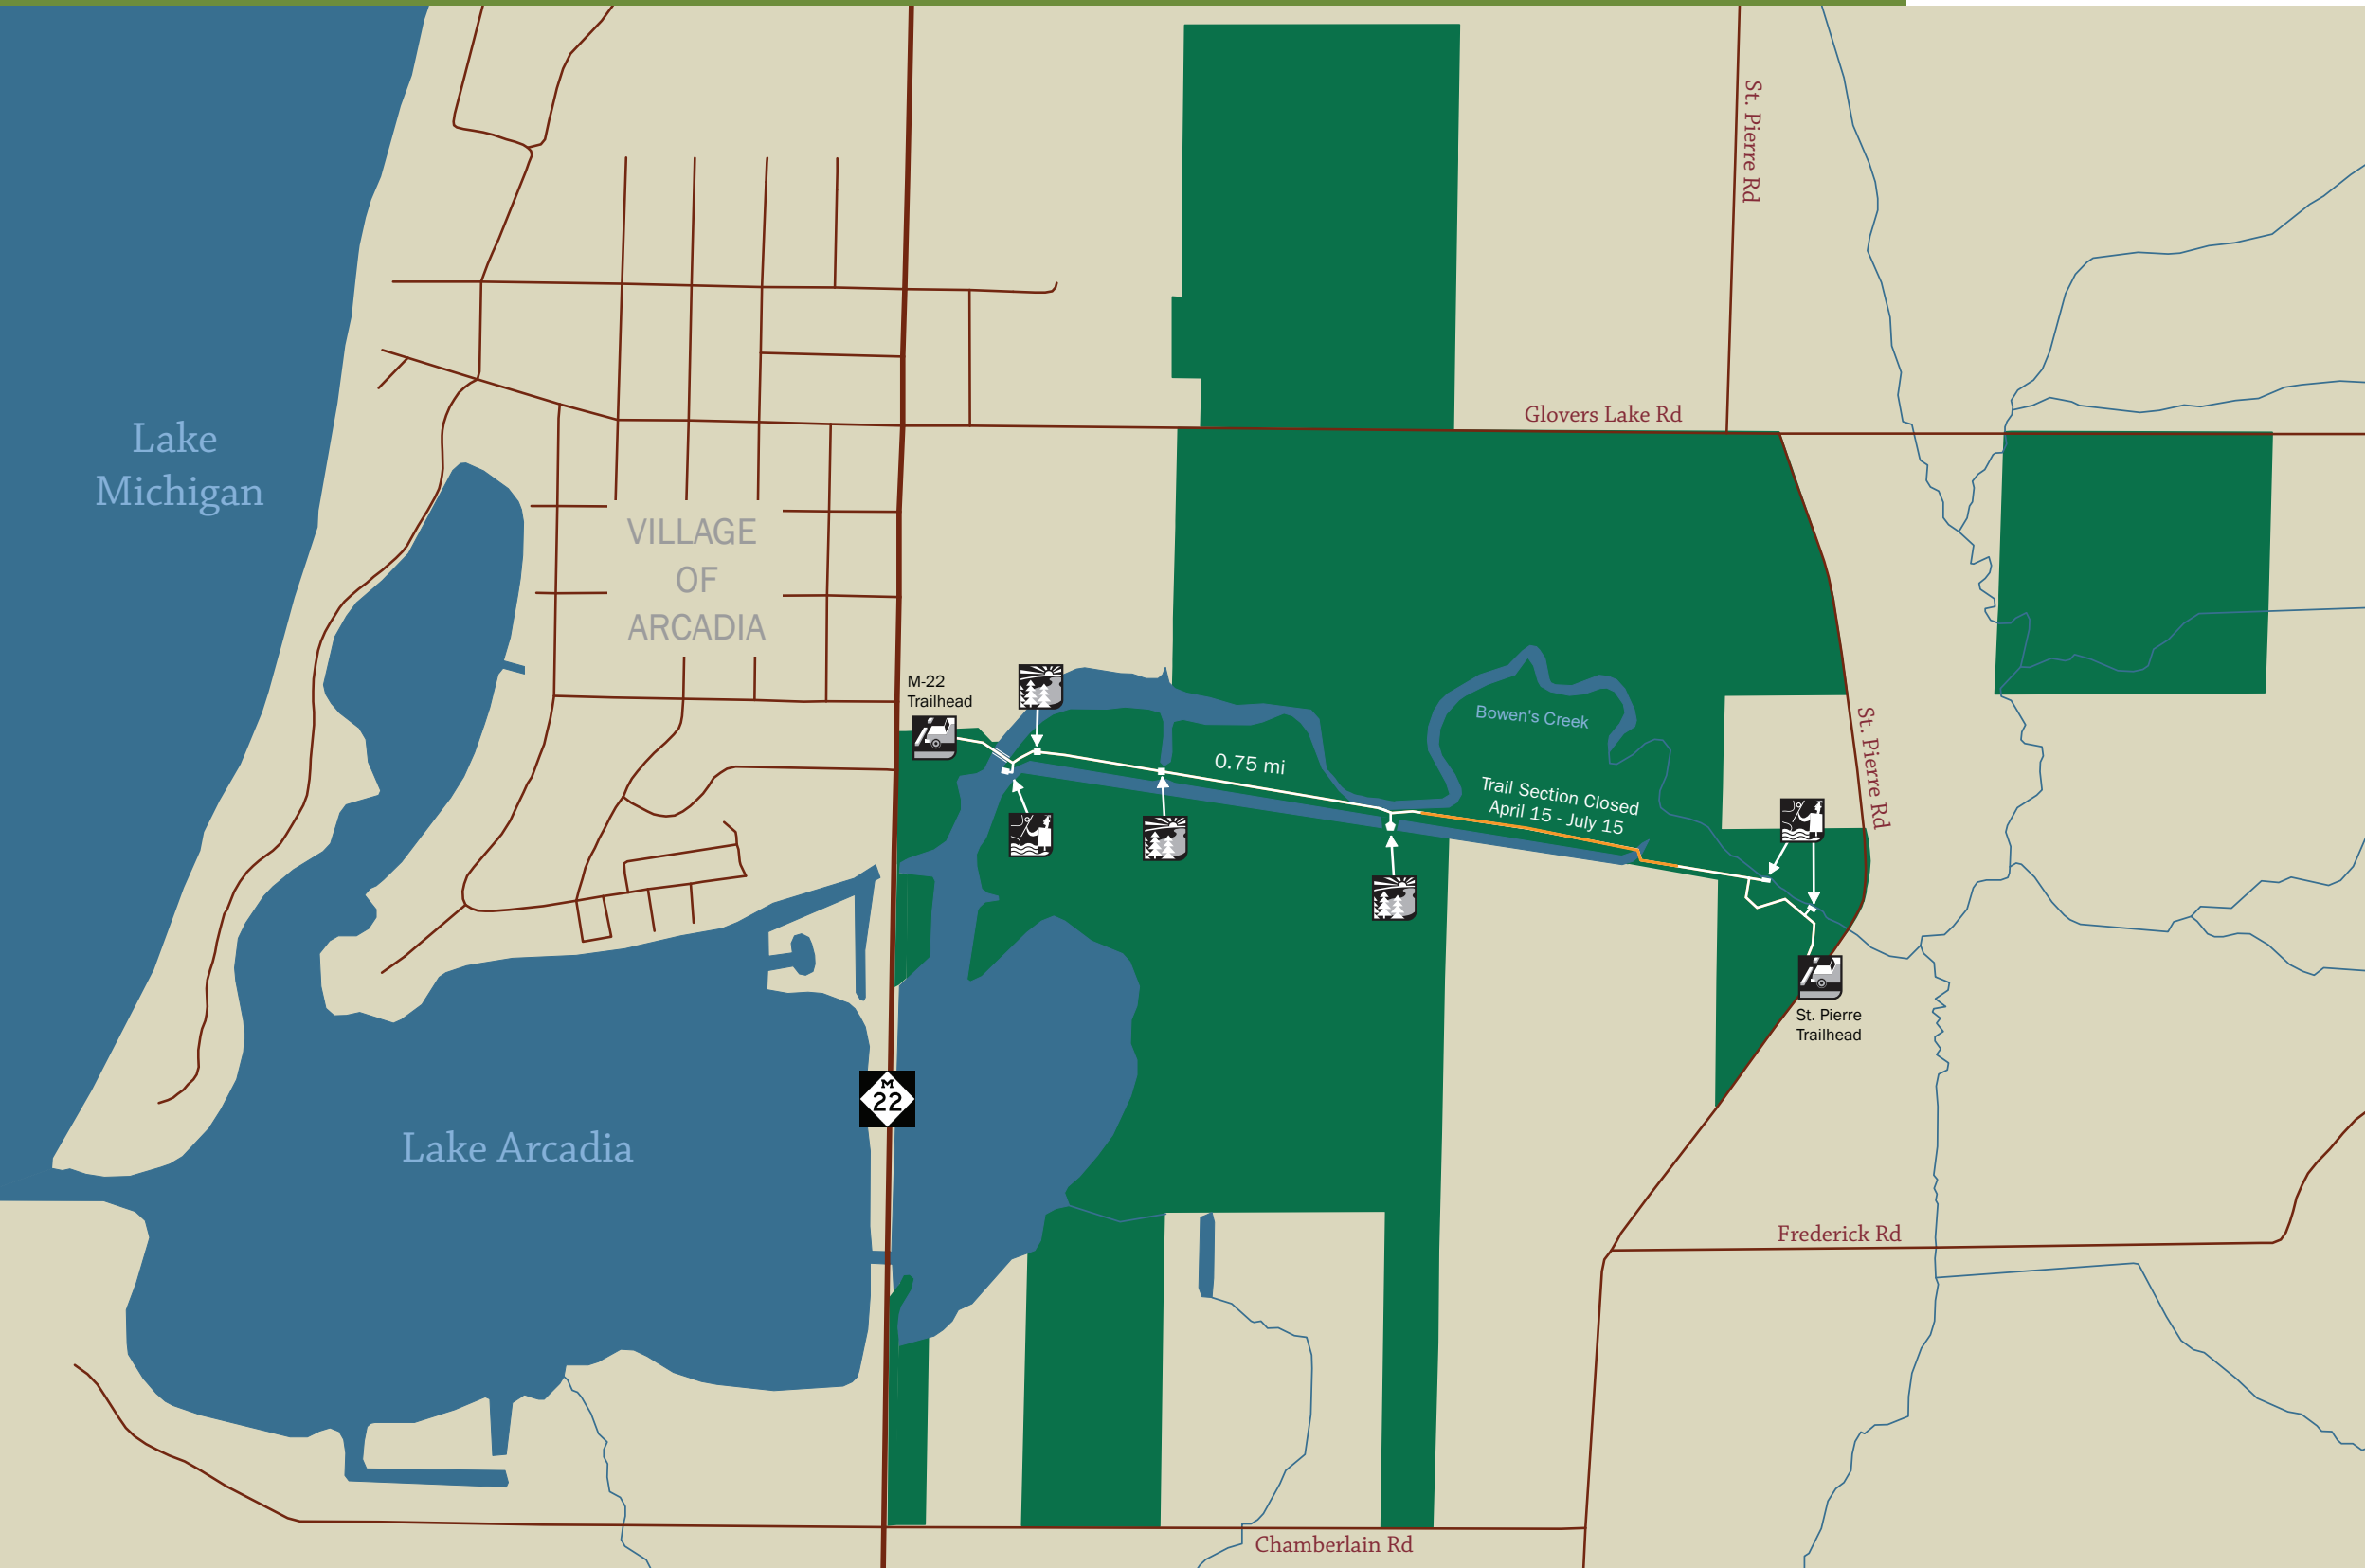

ARCADIA MARSH NATURE PRESERVE

PROTECTING SIGNIFICANT NATURAL, SCENIC, AND FARM LANDS—AND ADVANCING STEWARDSHIP—NOW AND FOR FUTURE GENERATIONS

GTRLC.ORG

LEGEND

Arcadia Marsh

Universally Accessible Trail

Seasonally Closed Trail

Fishing Platform

Viewing Deck

Parking Area